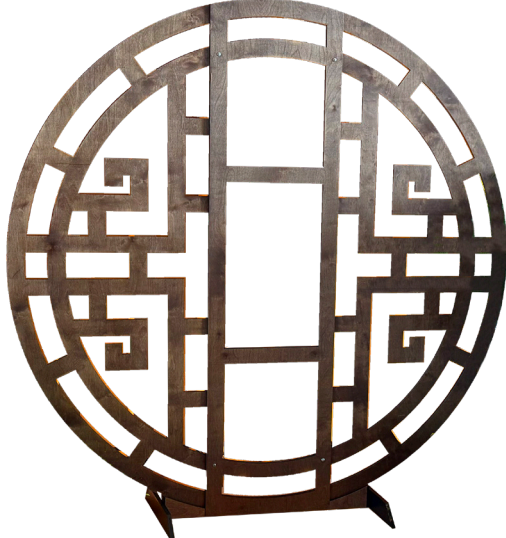

Lunar New Year MGM

Props & Greenery

Drapes & Props

Linens & Centerpieces

Entranceways

Inventory

Lantern Stand
96 x 36 in

Oriental Bar
30 x 42 x 96 in

Oriental Screen
48 x 96 in

Oriental Column
24 x 24 x 96 in

Wealth Symbol Wall
12x 96 x 96 in

Geo Urn w/ Bamboo
16 x 16 x 96 in

Contact Us

What We Do

- Total Event Solutions
- Planning, Management & Consulting
- Theme Decor
- Lighting Design
- Custom Designs
- Conference & Trade Shows
- Fabrication
- Rentals
- ...& Much More!
- Stage Sets
- Centerpieces