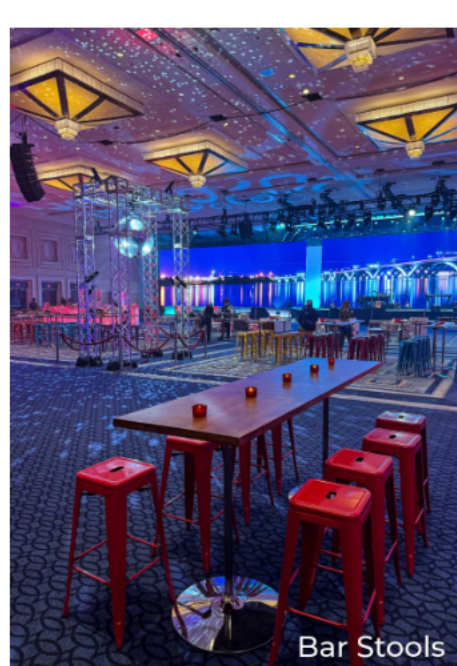

Largest Inventory in the Mid-Atlantic

Scenic - Stage Sets - Theme Decor - Lighting - Drape - Furniture - Bars - Rentals

Communal Seating

Chestnut Butcher Block Communal Table

Truss Structure

4ft Disco Ball

Bar Stools

Metro Metal Barstools Various Colors

Wedge Walls 10ft

Giant Lava Lamps 7ft

Spandex Tornado 9ft

Disco Ball Vase

Disco Ball 40"

Fishbowl w/ 2" Disco Balls

Lit Cocktail High w/ Music theme

Pod Seating, Rock N Roll w/ Lights

Lit Aluminum Coffee Table with Rock N Roll Theme

120" Round, Gold Sequin

Sequin Drape, Silver 14' H x 10' W Section

120" Round, Silver Sequin