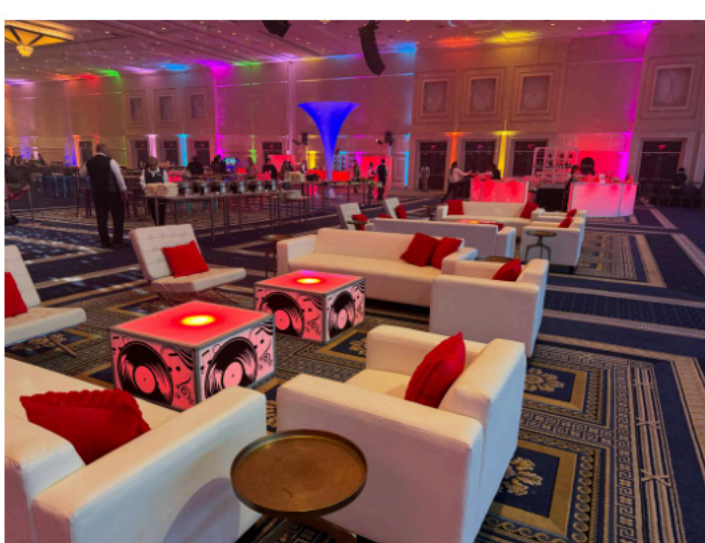

Largest Inventory in the Mid-Atlantic

Scenic - Stage Sets - Theme Decor - Lighting - Drape - Furniture - Bars - Rentals

Communal Seating

Chestnut Butcher Block Communal Table

Truss Structure

4ft Disco Ball

Bar Stools

Metro Metal Barstools Various Colors

Wedge Walls 10ft

Giant Lava Lamps 7ft

Spandex Tornado 9ft

Disco Ball Vase

Disco Ball 40"

Fishbowl w/ 2" Disco Balls

Lit Cocktail High w/ Music theme

Pod Seating, Rock N Roll w/ Lights

Lit Aluminum Coffee Table with Rock N Roll Theme

120" Round, Gold Sequin

Sequin Drape, Silver 14' H x 10' W Section

120" Round, Silver Sequin