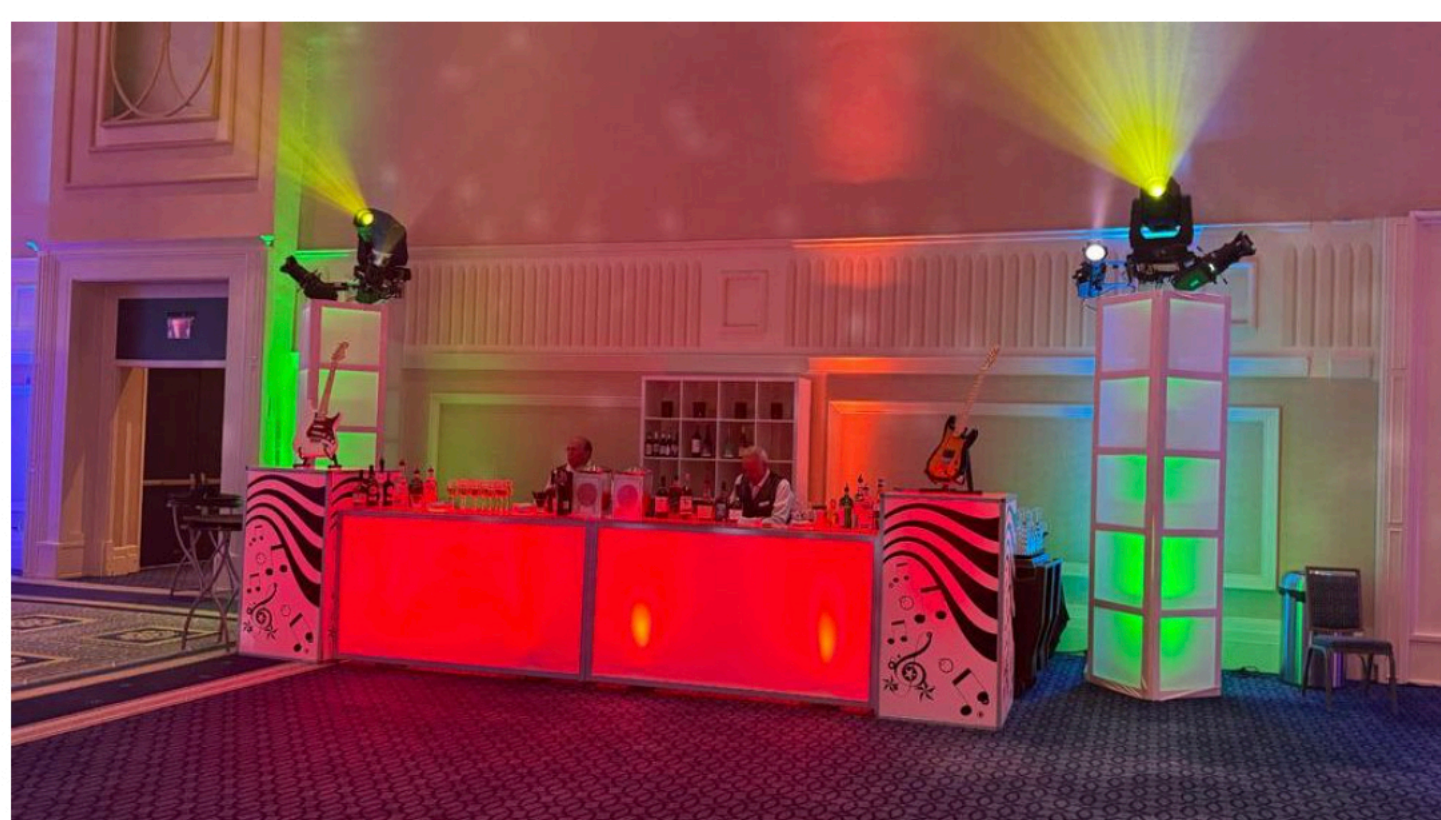

Largest Inventory in the Mid-Atlantic

Scenic - Stage Sets - Theme Decor - Lighting - Drape - Furniture - Bars - Rentals

Communal Seating

Chestnut Butcher Block Communal Table

Truss Structure

4ft Disco Ball

Lit Cocktail High w/ Music theme

Pod Seating, Rock N Roll w/ Lights

Lit Aluminum Coffee Table with Rock N Roll Theme

120" Round, Gold Sequin

Sequin Drape, Silver 14' H x 10' W Section

120" Round, Silver Sequin