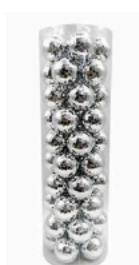

Bar Stools

Metro Metal Barstools Various Colors

Wedge Walls 10ft

Giant Lava Lamps 7ft

Spandex Tornado 9ft

Disco Ball Vase

Disco Ball 40"

Fishbowl w/ 2" Disco Balls

Lit Cocktail High w/ Music theme

Pod Seating, Rock N Roll w/ Lights

Lit Aluminum Coffee Table with Rock N Roll Theme

120" Round, Gold Sequin

Sequin Drape, Silver 14' H x 10' W Section

120" Round, Silver Sequin