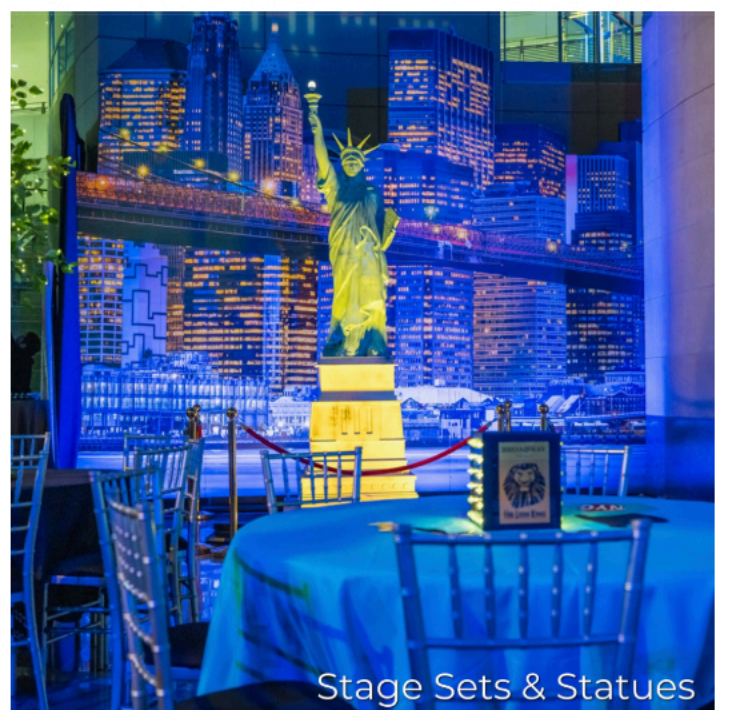

# Planning, Fabrication, Design, Inventory

Largest Inventory in the Mid-Atlantic

Scenic - Stage Sets - Theme Decor - Lighting - Drape - Furniture - Bars - Rentals

New York Skyline Set 40' x 16'

Street Lamp Post

Park Bench

Statue of Liberty