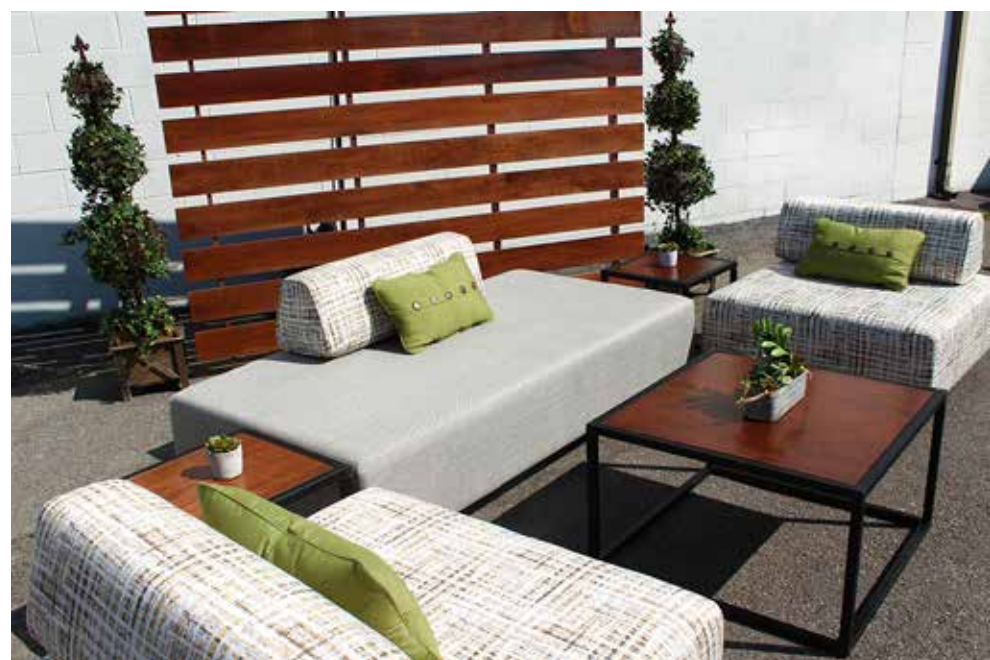

Mid-century Modern Sectional Seating

Simple, Elegant, Fully Customizable.

Sonic Smoke bench 75"x18"x38"

Doro Suede Jet bench 75"x18"x38"

White Leather bench 75"x18"x38"

Topside Daisy ottoman 38"x18"x38"

Sonic Smoke wedge (left) 55"x18"x38"

Inga Citron wedge (right) 55"x18"x38"