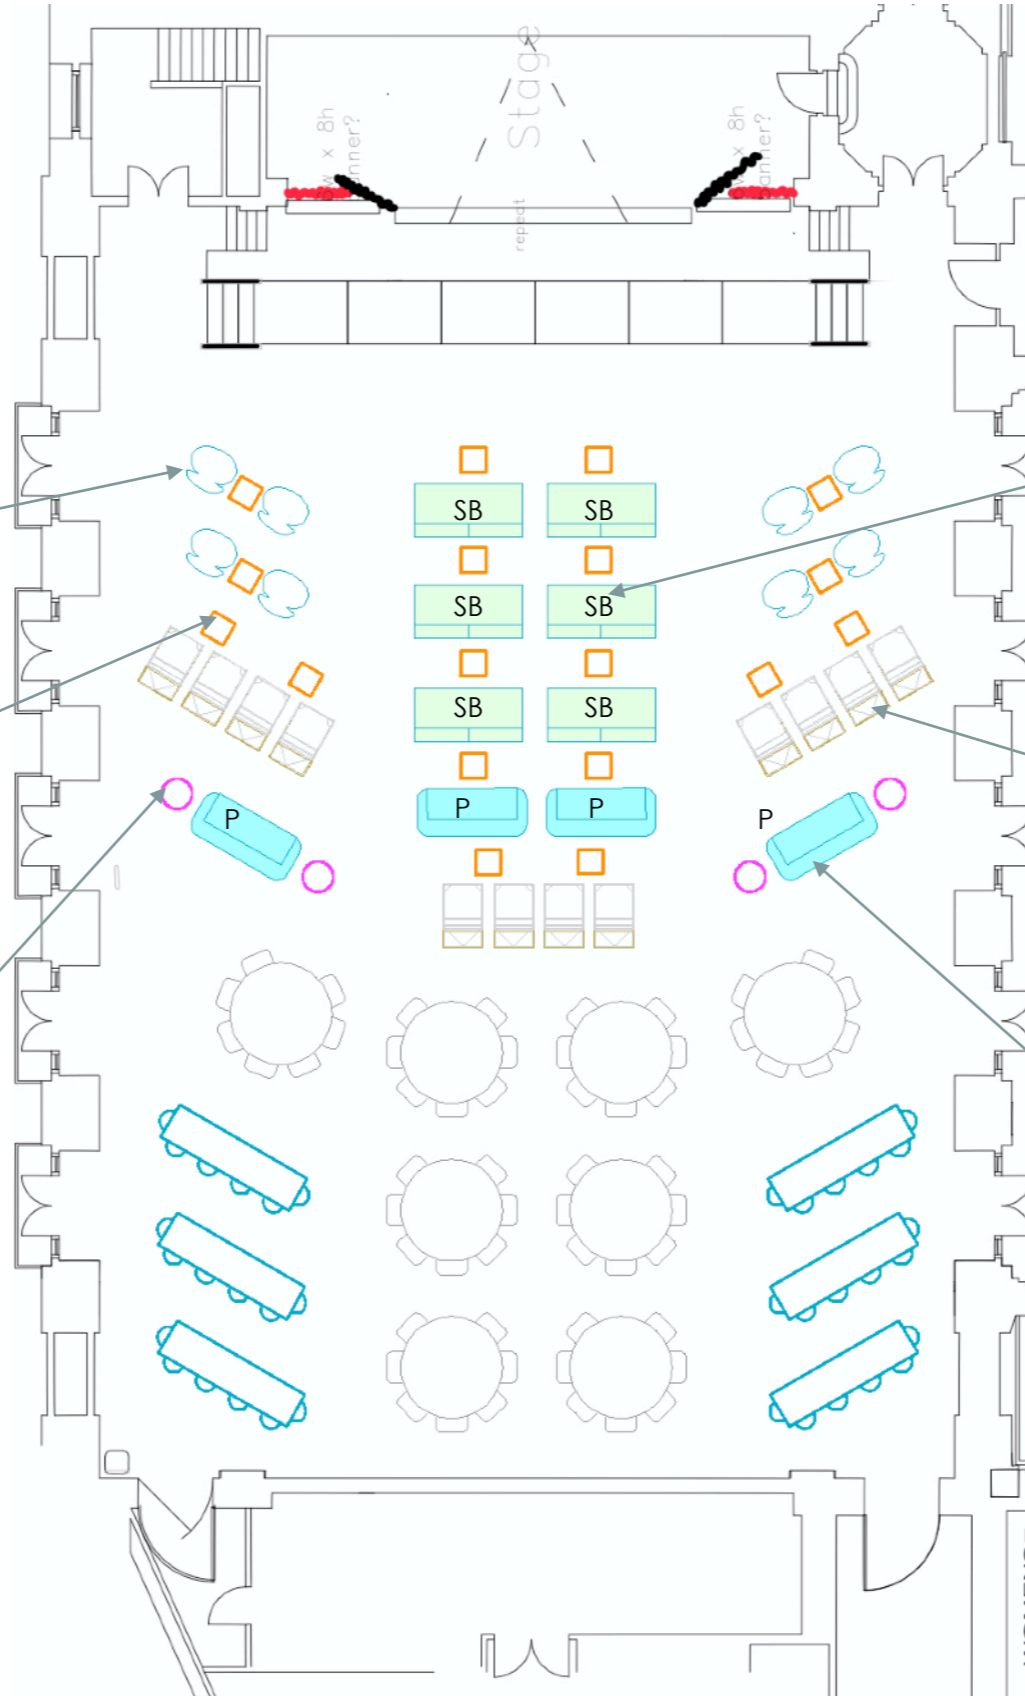

Executive Lounge Furniture Meeting

WHITE LOUNGE FURNITURE

White Lounge - Sofas & Chairs

Communal Table

Split Back Sofa

Prague Sofa

End Tables

Angel Chair

White Lounge - Communal Tables

Choose A Barstool