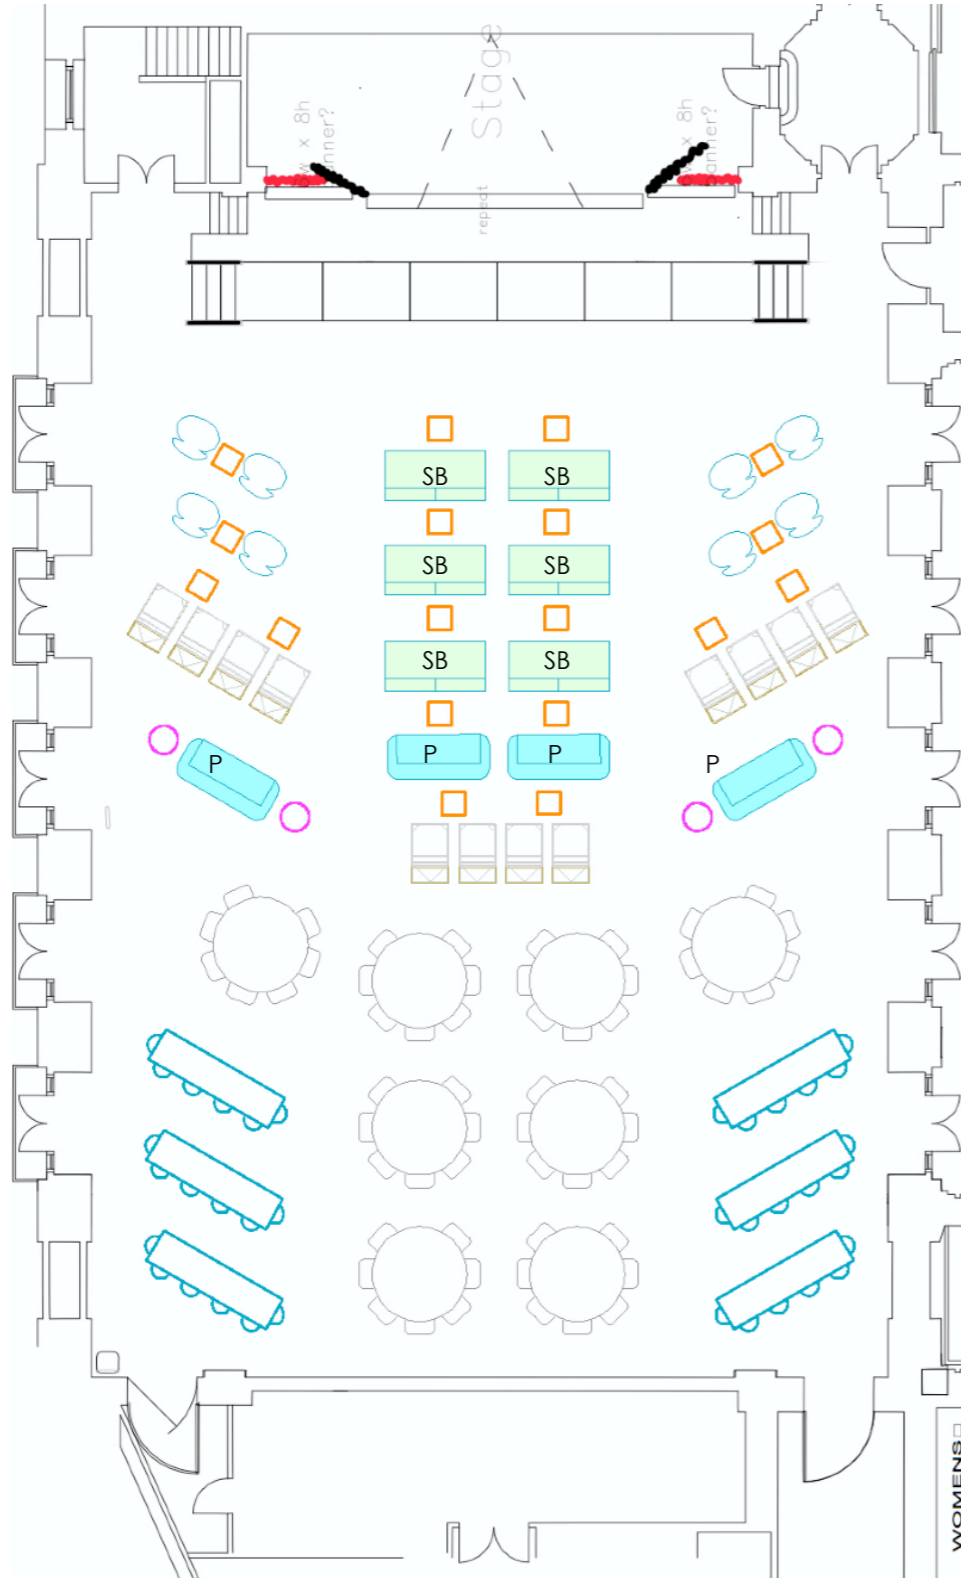

Executive Lounge Furniture Meeting

WHITE LOUNGE FURNITURE

White Lounge - Sofas & Chairs

Communal Table

Split Back Sofa

Prague Sofa

End Tables

Angel Chair

White Lounge - Communal Tables

Choose A Barstool