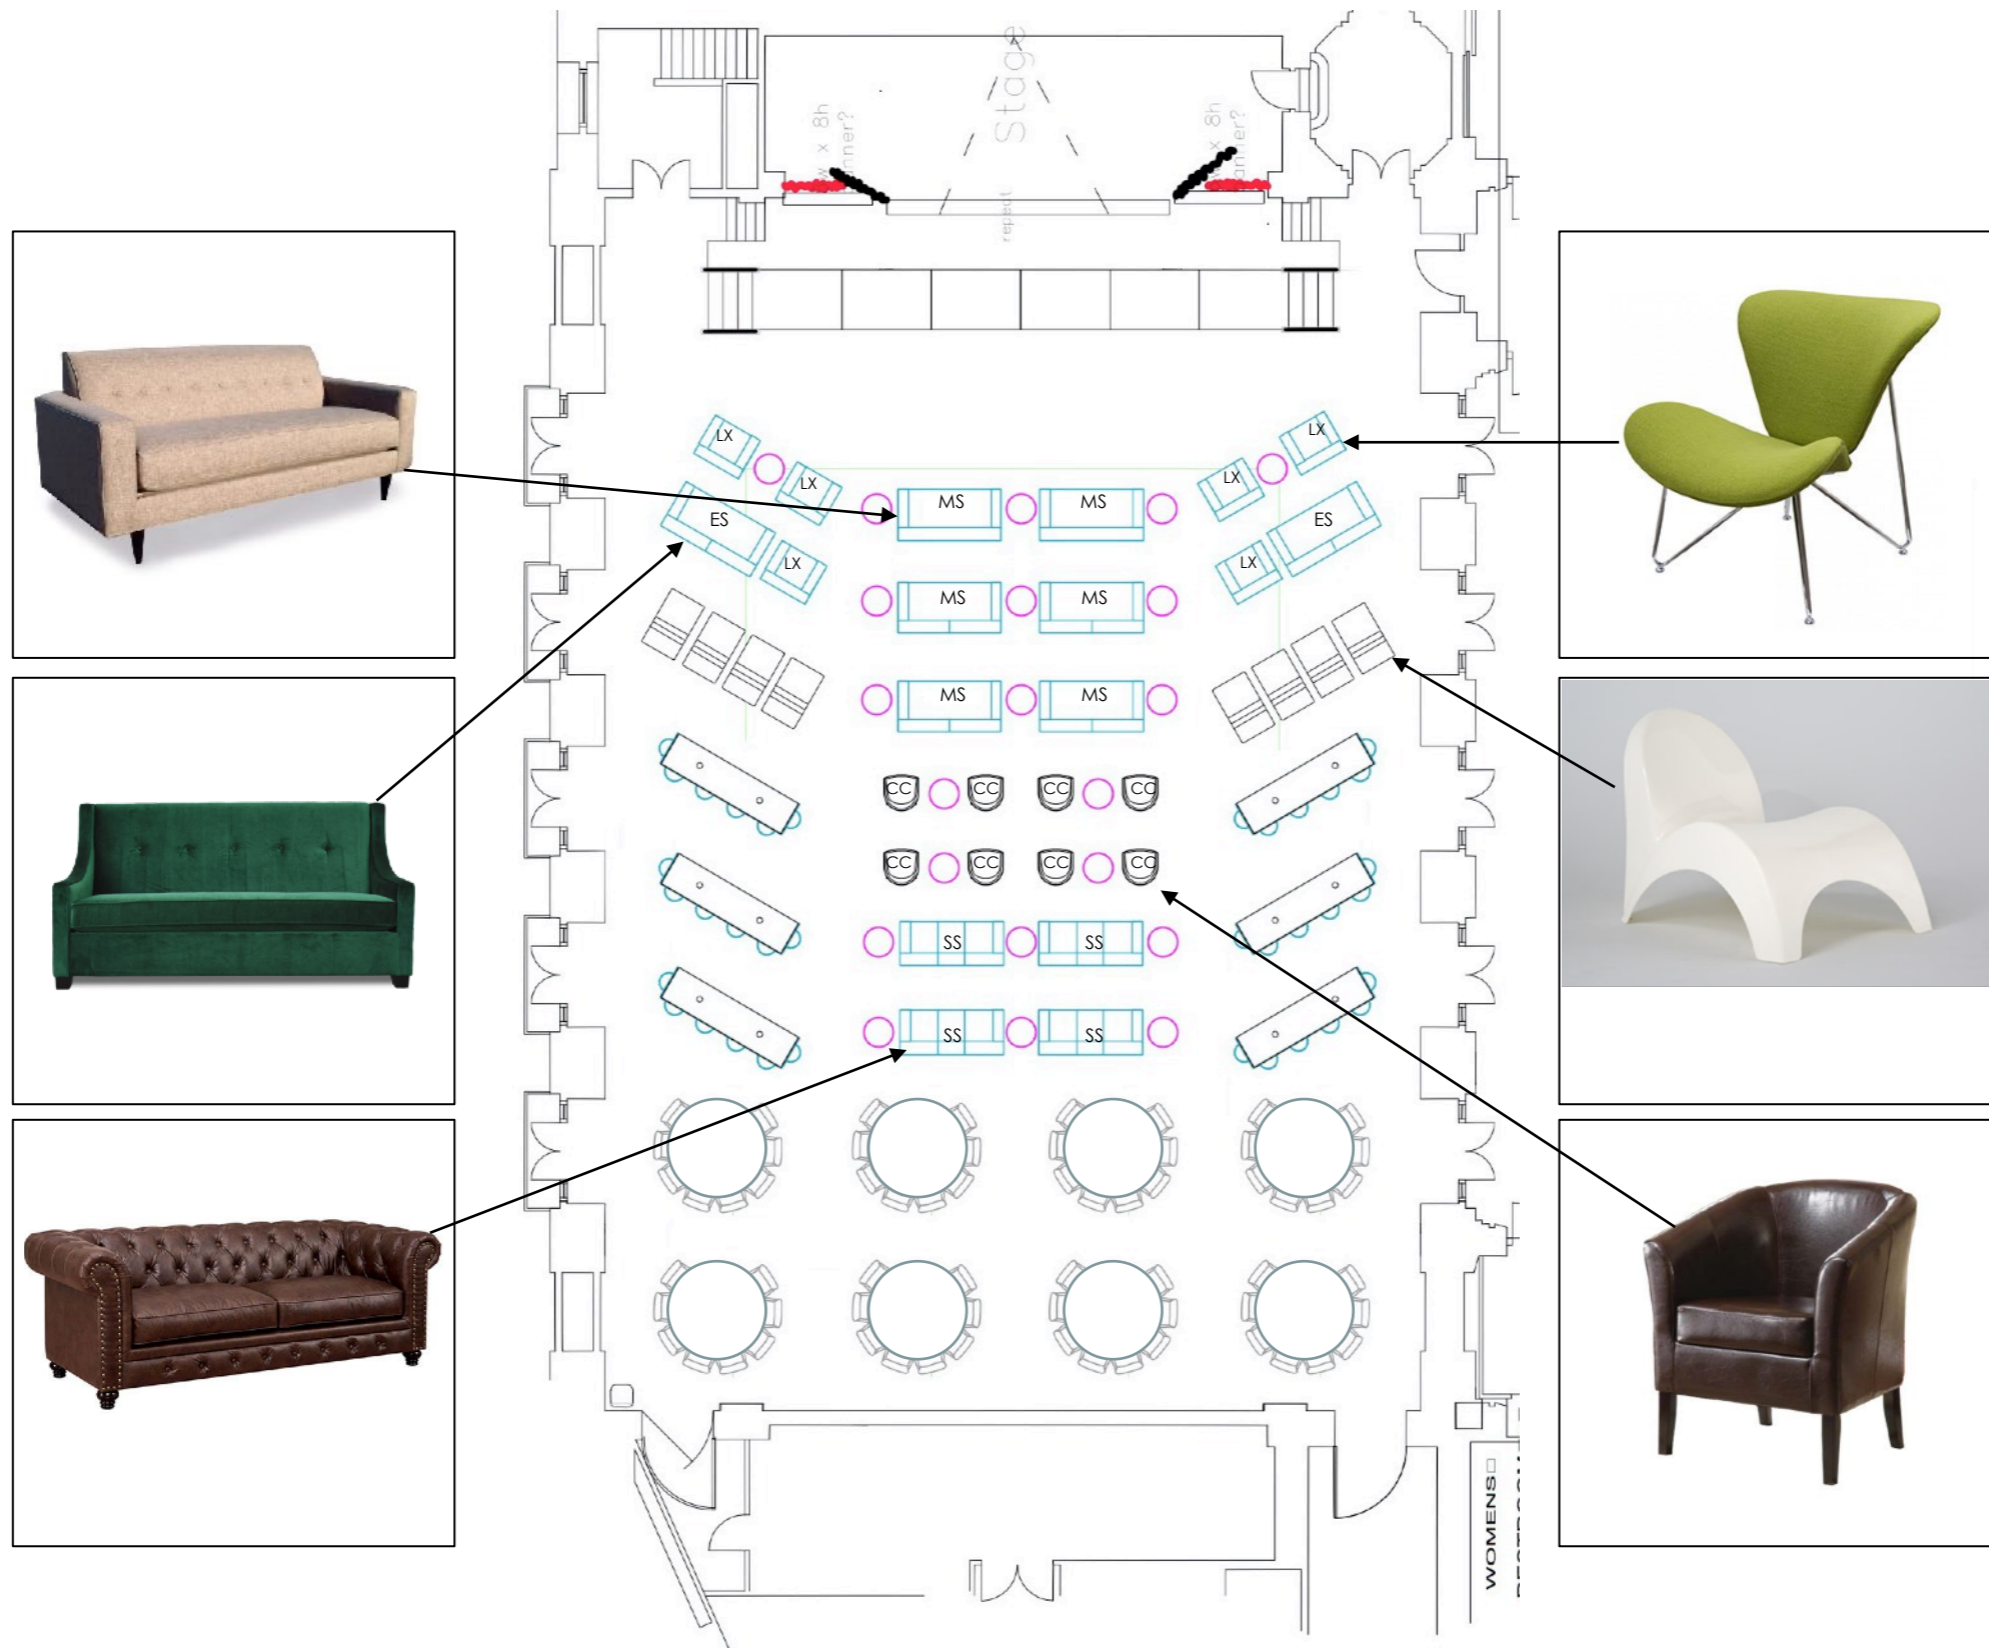

Executive Lounge Furniture Meeting
MID CENTURY MODERN

Mid Century Modern - Sofas & Chairs

-  LX
Lexi Chair
-  SS
Stanford Sofa
-  MS
Michael Sofa
-  ES
Emerald Sofa
-  End Tables
-  Angel Chair
-  CC
Club Chair

Mid Century Modern - Communal Seating