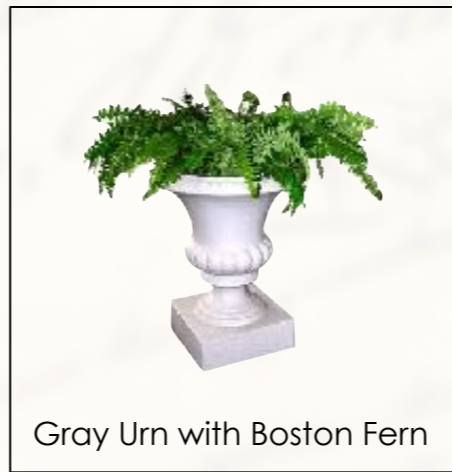

WEDNESDAY
THE
WELCOM
NIGHT ON THE MALL

WELCOME TO WASHINGTON NIGHT ON THE MALL

White House Vignette

Boxwood w/ Planter

Gray Urn with Boston Fern

Ivy Ball Topiaries

Capitol Dome Vignette

Gray Urn with Boston Fern

Ivy Ball Topiaries

Lincoln Memorial Vignette

Boxwood w/ Planter

Gray Urn with Boston Fern

Ivy Ball Topiaries

Jefferson Memorial Vignette

Boxwood w/ Planter

Gray Urn with Boston Fern

Ivy Ball Topiaries

Supreme Court Vignette

Washington Monument Vignette

Gray Urn with Boston Fern

Ivy Ball Topiaries

Room at Large: A-Frame Cornice

Presidential Press Briefing Photo Op

Presidential Podium