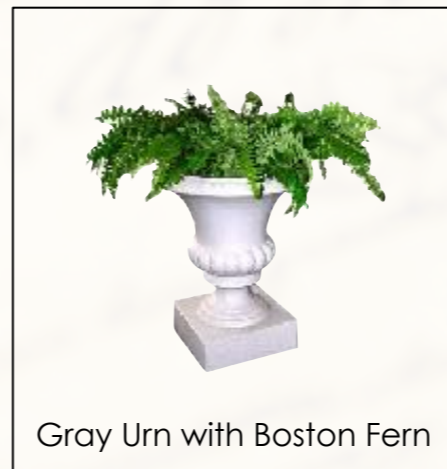

WEDNESDAY
THE
WELCOM
NIGHT ON THE MALL

WELCOME TO WASHINGTON NIGHT ON THE MALL

White House Vignette

Boxwood w/ Planter

Gray Urn with Boston Fern

Ivy Ball Topiaries

Capitol Dome Vignette

Gray Urn with Boston Fern

Ivy Ball Topiaries

Lincoln Memorial Vignette

Boxwood w/ Planter

Gray Urn with Boston Fern

Ivy Ball Topiaries

Jefferson Memorial Vignette

Boxwood w/ Planter

Gray Urn with Boston Fern

Ivy Ball Topiaries

Supreme Court Vignette

Washington Monument Vignette

Gray Urn with Boston Fern

Ivy Ball Topiaries

Room at Large: A-Frame Cornice

Presidential Press Briefing Photo Op

Presidential Podium