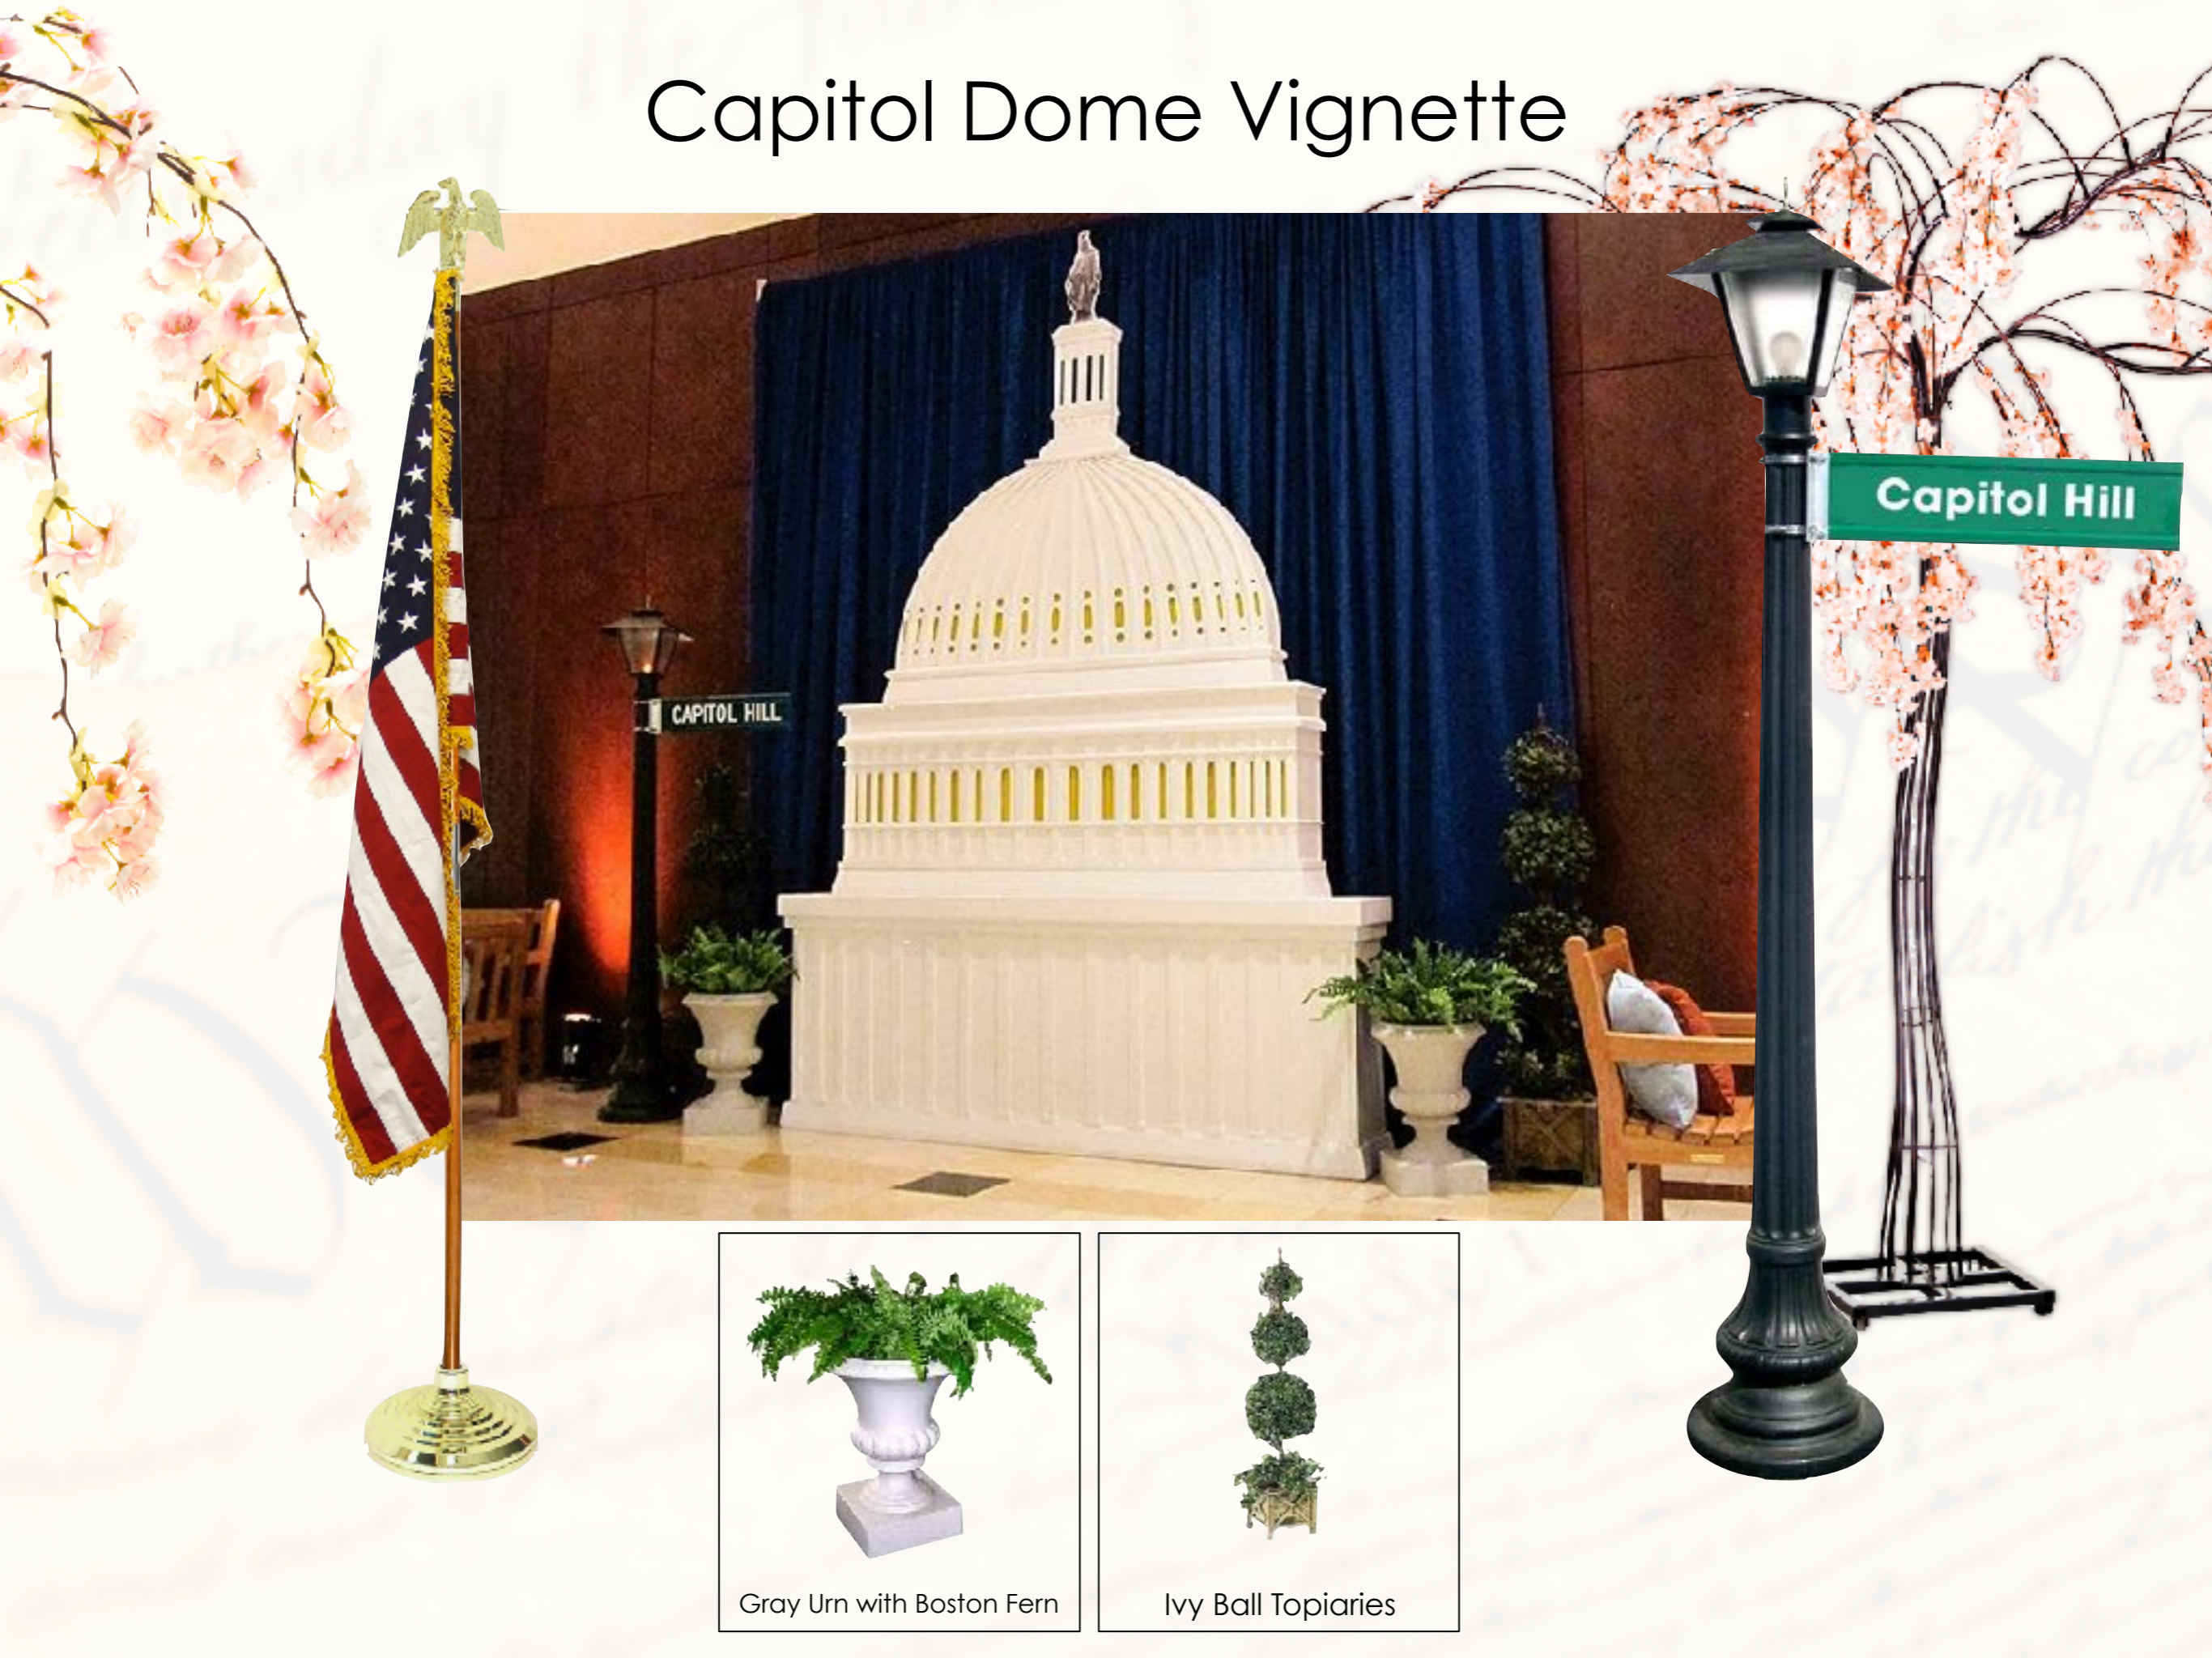

WEDNESDAY
THE
WELCOM
NIGHT ON THE MALL

WELCOME TO WASHINGTON NIGHT ON THE MALL

White House Vignette

Boxwood w/ Planter

Gray Urn with Boston Fern

Ivy Ball Topiaries

Capitol Dome Vignette

Gray Urn with Boston Fern

Ivy Ball Topiaries

Lincoln Memorial Vignette

Boxwood w/ Planter

Gray Urn with Boston Fern

Ivy Ball Topiaries

Jefferson Memorial Vignette

Boxwood w/ Planter

Gray Urn with Boston Fern

Ivy Ball Topiaries

Supreme Court Vignette

Washington Monument Vignette

Gray Urn with Boston Fern

Ivy Ball Topiaries

Room at Large: A-Frame Cornice

Presidential Press Briefing Photo Op

Presidential Podium