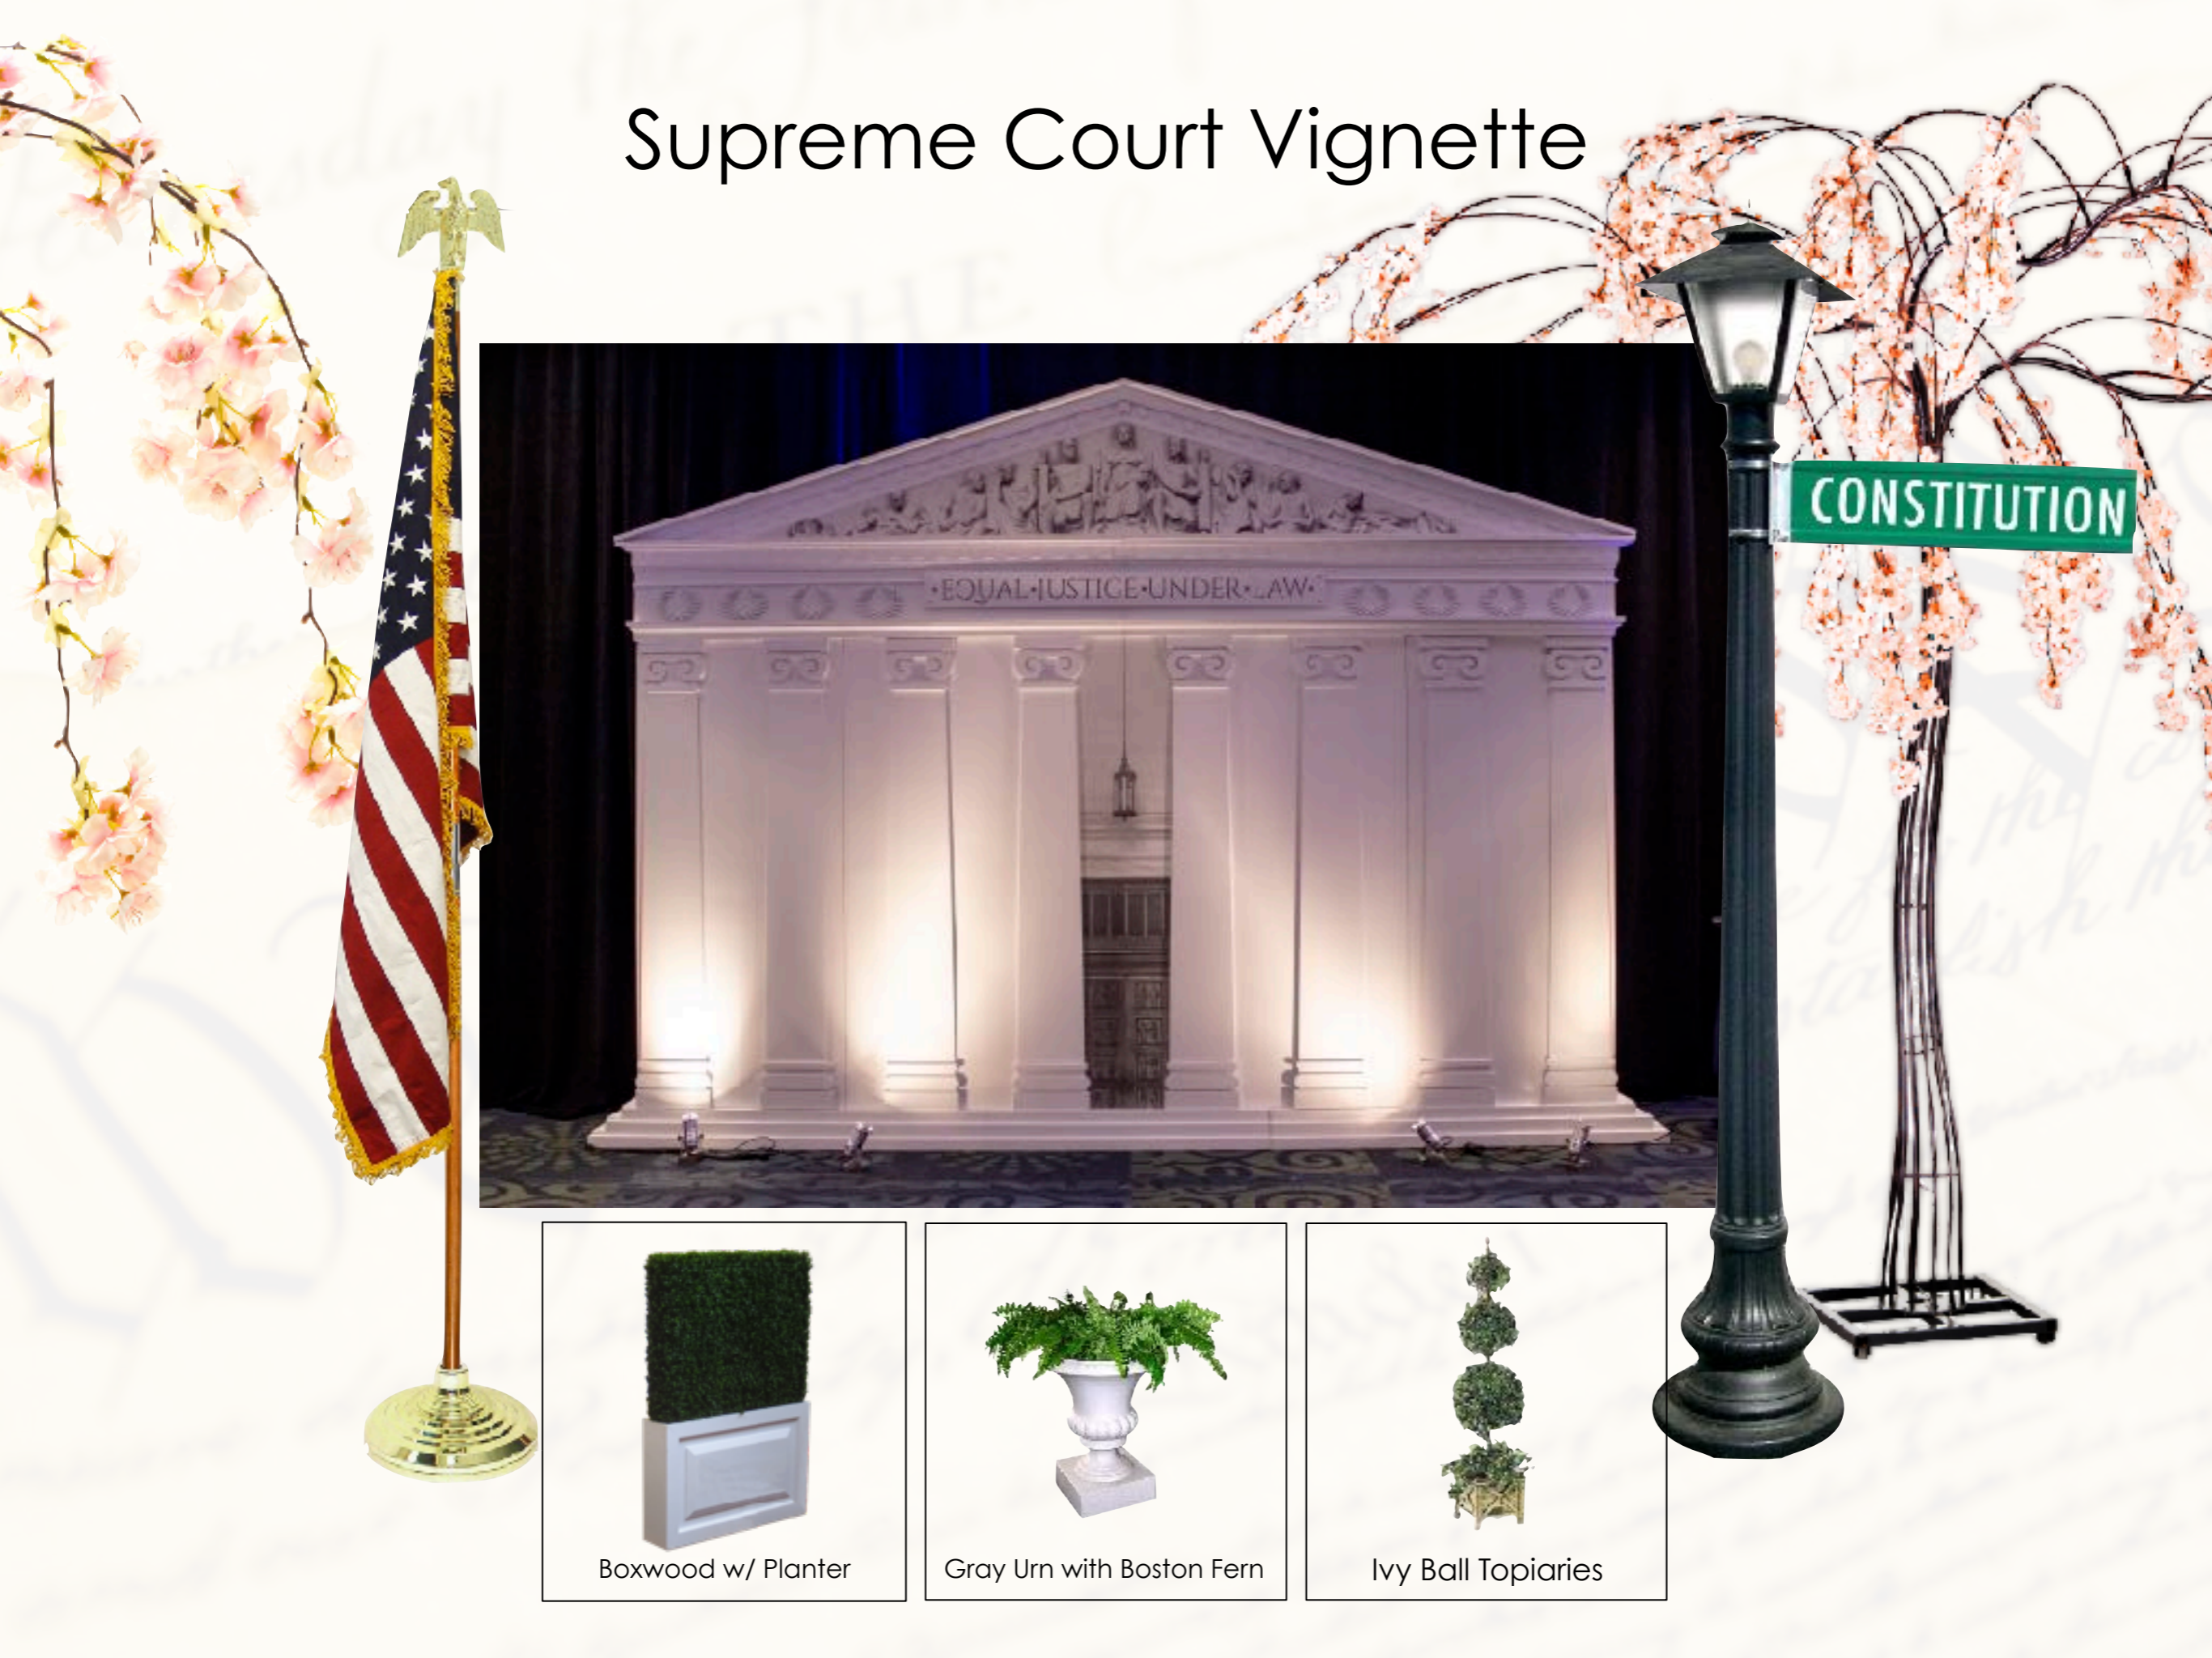

WEDNESDAY
THE
WELCOM
NIGHT ON THE MALL

WELCOME TO WASHINGTON NIGHT ON THE MALL

White House Vignette

Boxwood w/ Planter

Gray Urn with Boston Fern

Ivy Ball Topiaries

Capitol Dome Vignette

Gray Urn with Boston Fern

Ivy Ball Topiaries

Lincoln Memorial Vignette

Boxwood w/ Planter

Gray Urn with Boston Fern

Ivy Ball Topiaries

Jefferson Memorial Vignette

Boxwood w/ Planter

Gray Urn with Boston Fern

Ivy Ball Topiaries

Supreme Court Vignette

Washington Monument Vignette

Gray Urn with Boston Fern

Ivy Ball Topiaries

Room at Large: A-Frame Cornice

Presidential Press Briefing Photo Op

Presidential Podium