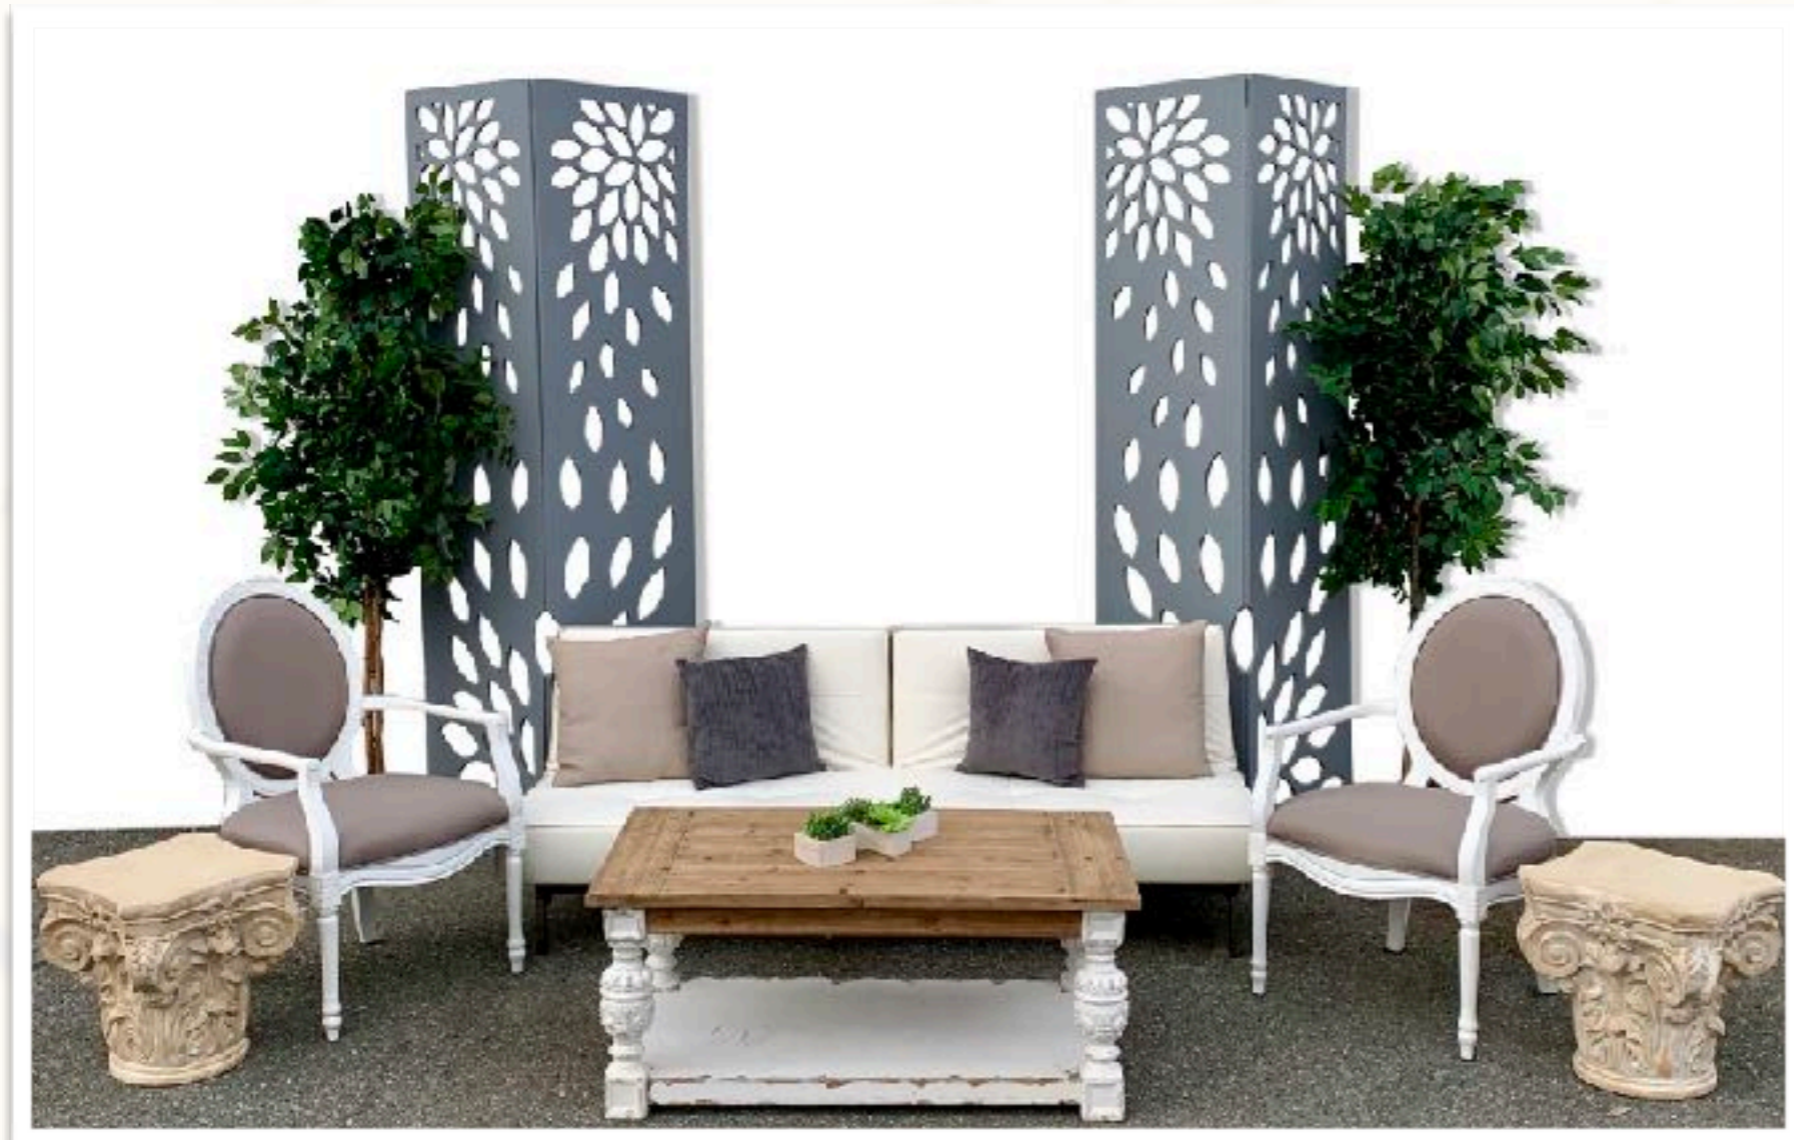

Room Lighting Design

5 Point Star Gobo & Blue LED Wash

Additional Enhancements

Additional Enhancement: Splitback Seating Group

Additional Enhancement: Stanford Seating Group

Additional Enhancement: Stanford Seating Group

Additional Enhancement: Splitback Gray & Tan

Additional Enhancement: Splitback Mid-Century Modern

Additional Enhancement: Plus Seating Groups