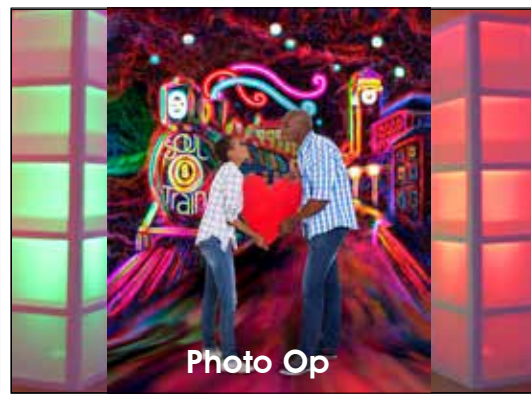

White Gazebo

Photo Op