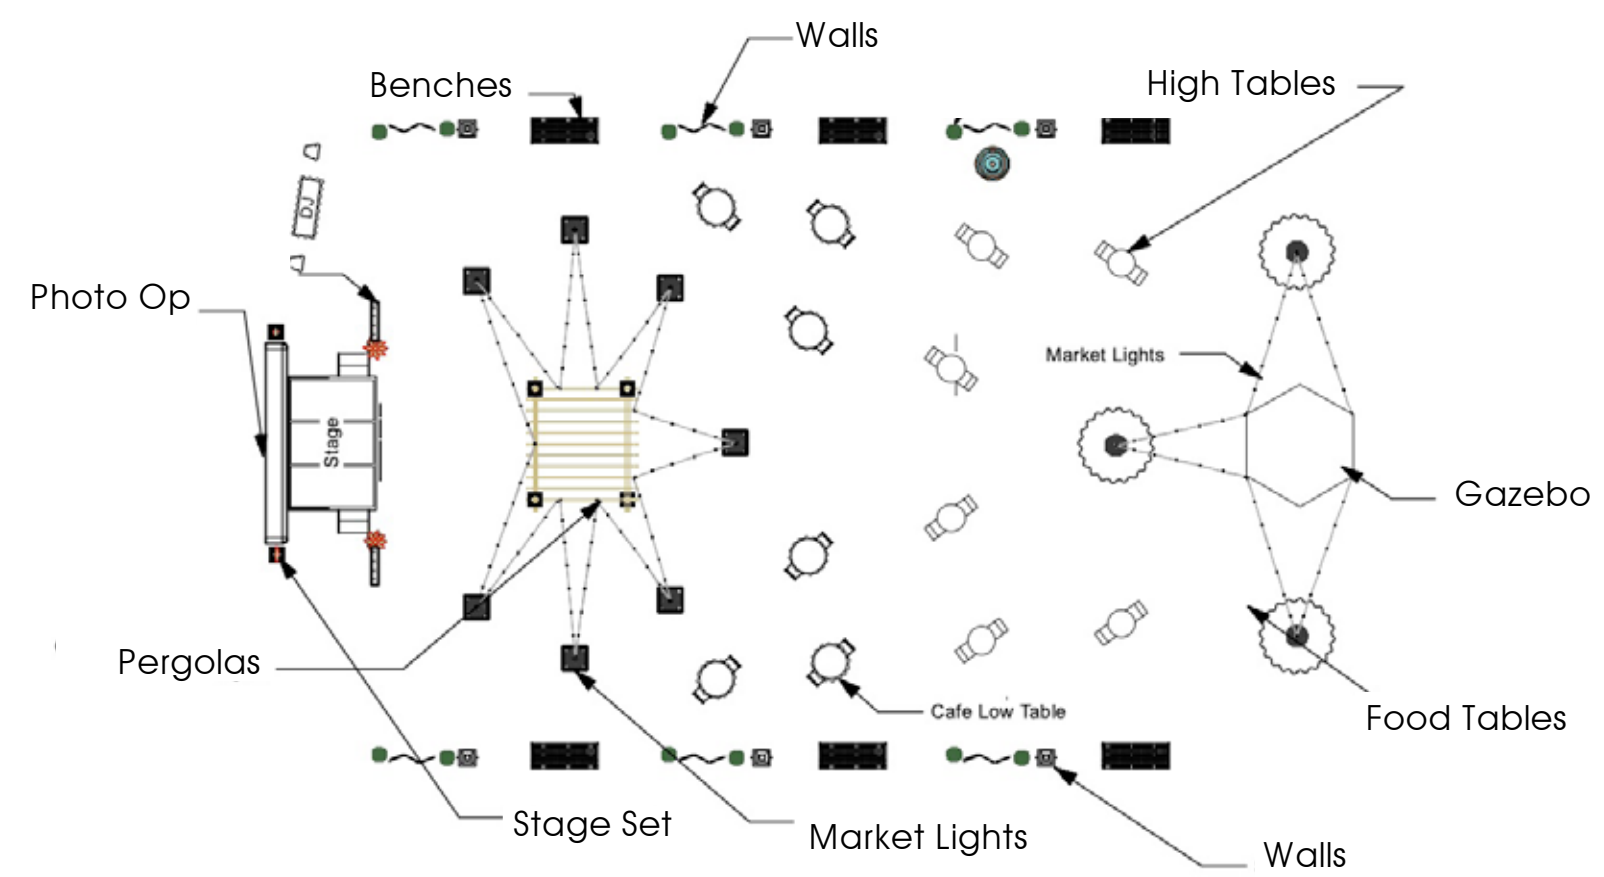

Prom in a Parking Lot

Sound Active Lighting Effects

Glowing Romance

Click! to see whats included.

More Info

Coupon Code

Need a Tent? Got it Covered!

Contact the Designer

View Product Online

What We Do?

- Complete Event Solutions
- Planning, Management & Consulting
- Audio Visual
- Lighting
- Custom Design
- Fabrication
- Rentals
- ...& Much More!

Service Areas

Virginia: Richmond, Charlottesville, Williamsburg, Newport News, Virginia Beach, Norfolk, Arlington, Alexandria, Fairfax, Fairfax County, Loudoun County, Reston, Chantilly, Rosslyn, Falls Church, Vienna, Manassas, Prince William County, Dumfries, Middleburg; Washington D.C.; Maryland: Baltimore, Annapolis, Silver Springs, Bethesda, Rockville, Chevy Chase, Kensington, Gaithersburg, Frederick; Philadelphia, Cherry Hill, SONJ, NJ; North Carolina: Durham, Chapel Hill, Raleigh, & Touring

804.358.5451 | www.ampaevents.com | info@ampaevents.com