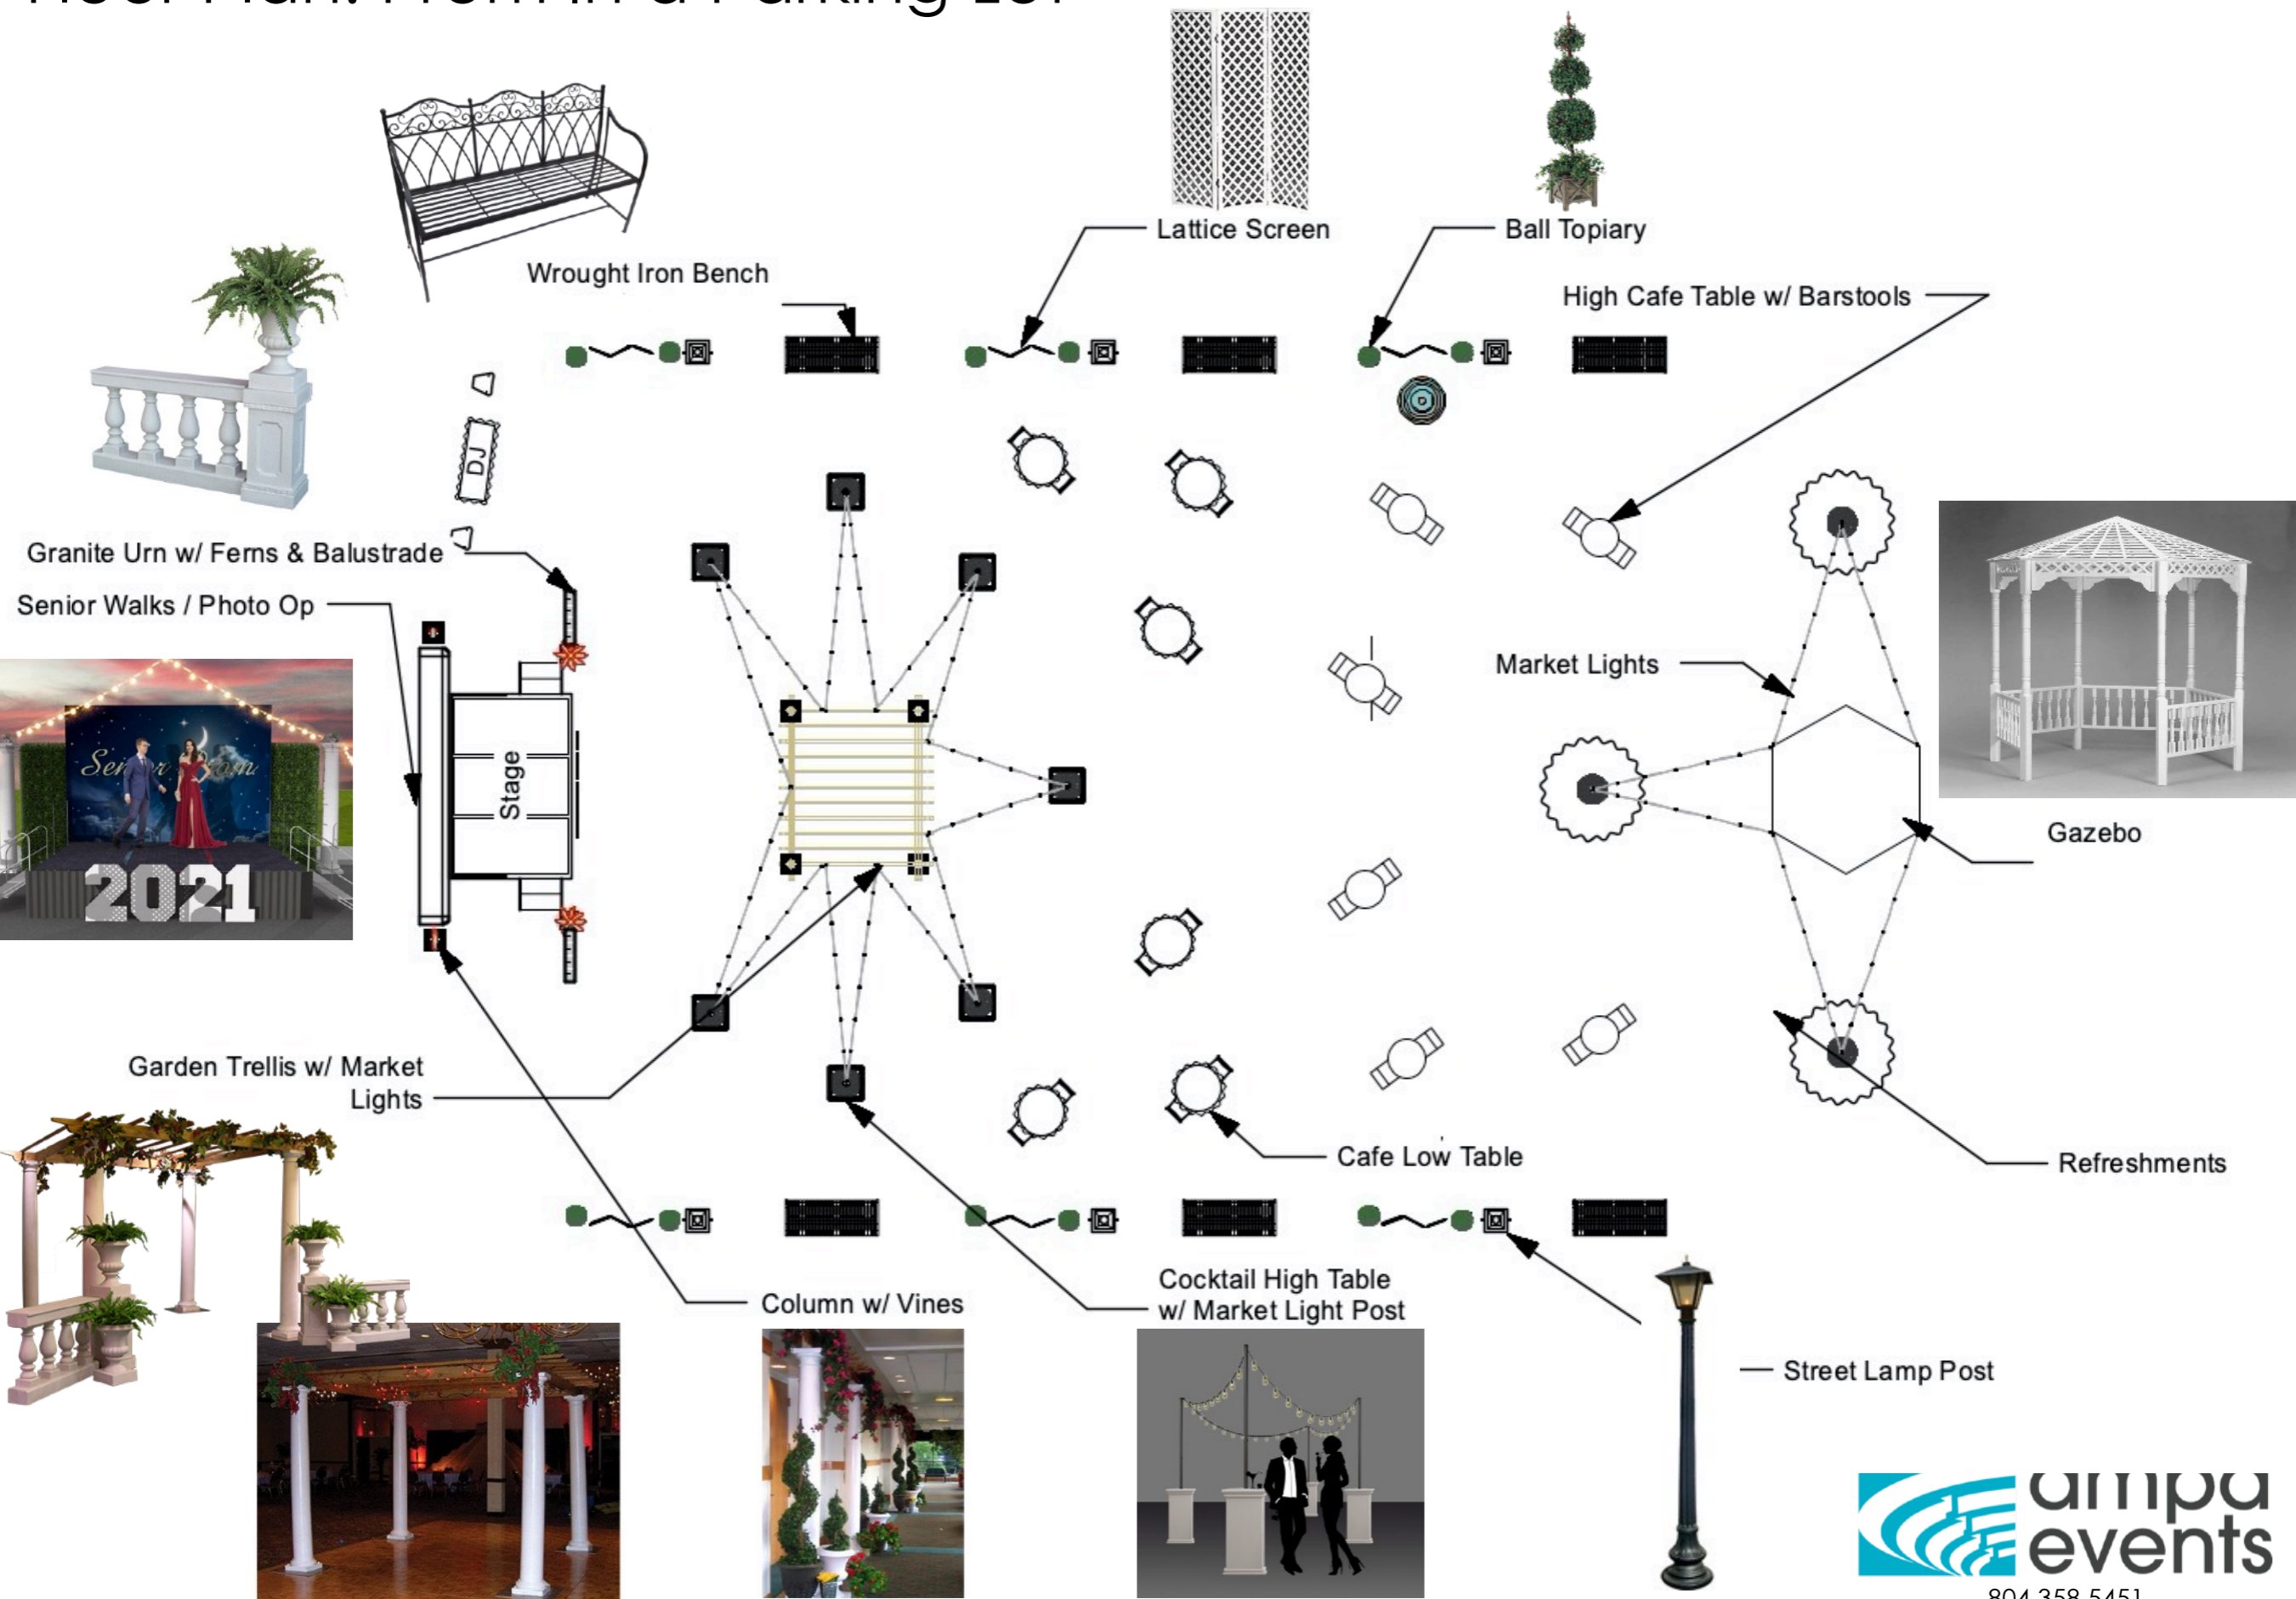

ampa
events

Prom in a Parking Lot Garden Romance

Floor Plan: Prom In a Parking Lot

Floor Plan: Stage & Dance Floor Area

Senior Walk & Photo Op

A lovely photo backdrop that can be used throughout the prom and for special presentations such as the presentation of the prom court and senior walk. Includes stage deck, giant 2021 numbers, photo backdrop and accessories.

Dance Floor Area:

Using high tables as a support for market lights, ample will install light strings zigzagging around a large area for dancing with social distancing.

General Decor Kits: Tables, Chairs, Bar Stools & Linen

Centerpieces

Garden Theme Decor

To define the prom area, the design includes lattice screens, topiaries, park benches, and lampposts which also provide additional lighting.

Refreshments: White Linen 6ft Rounds w/ Market Lights