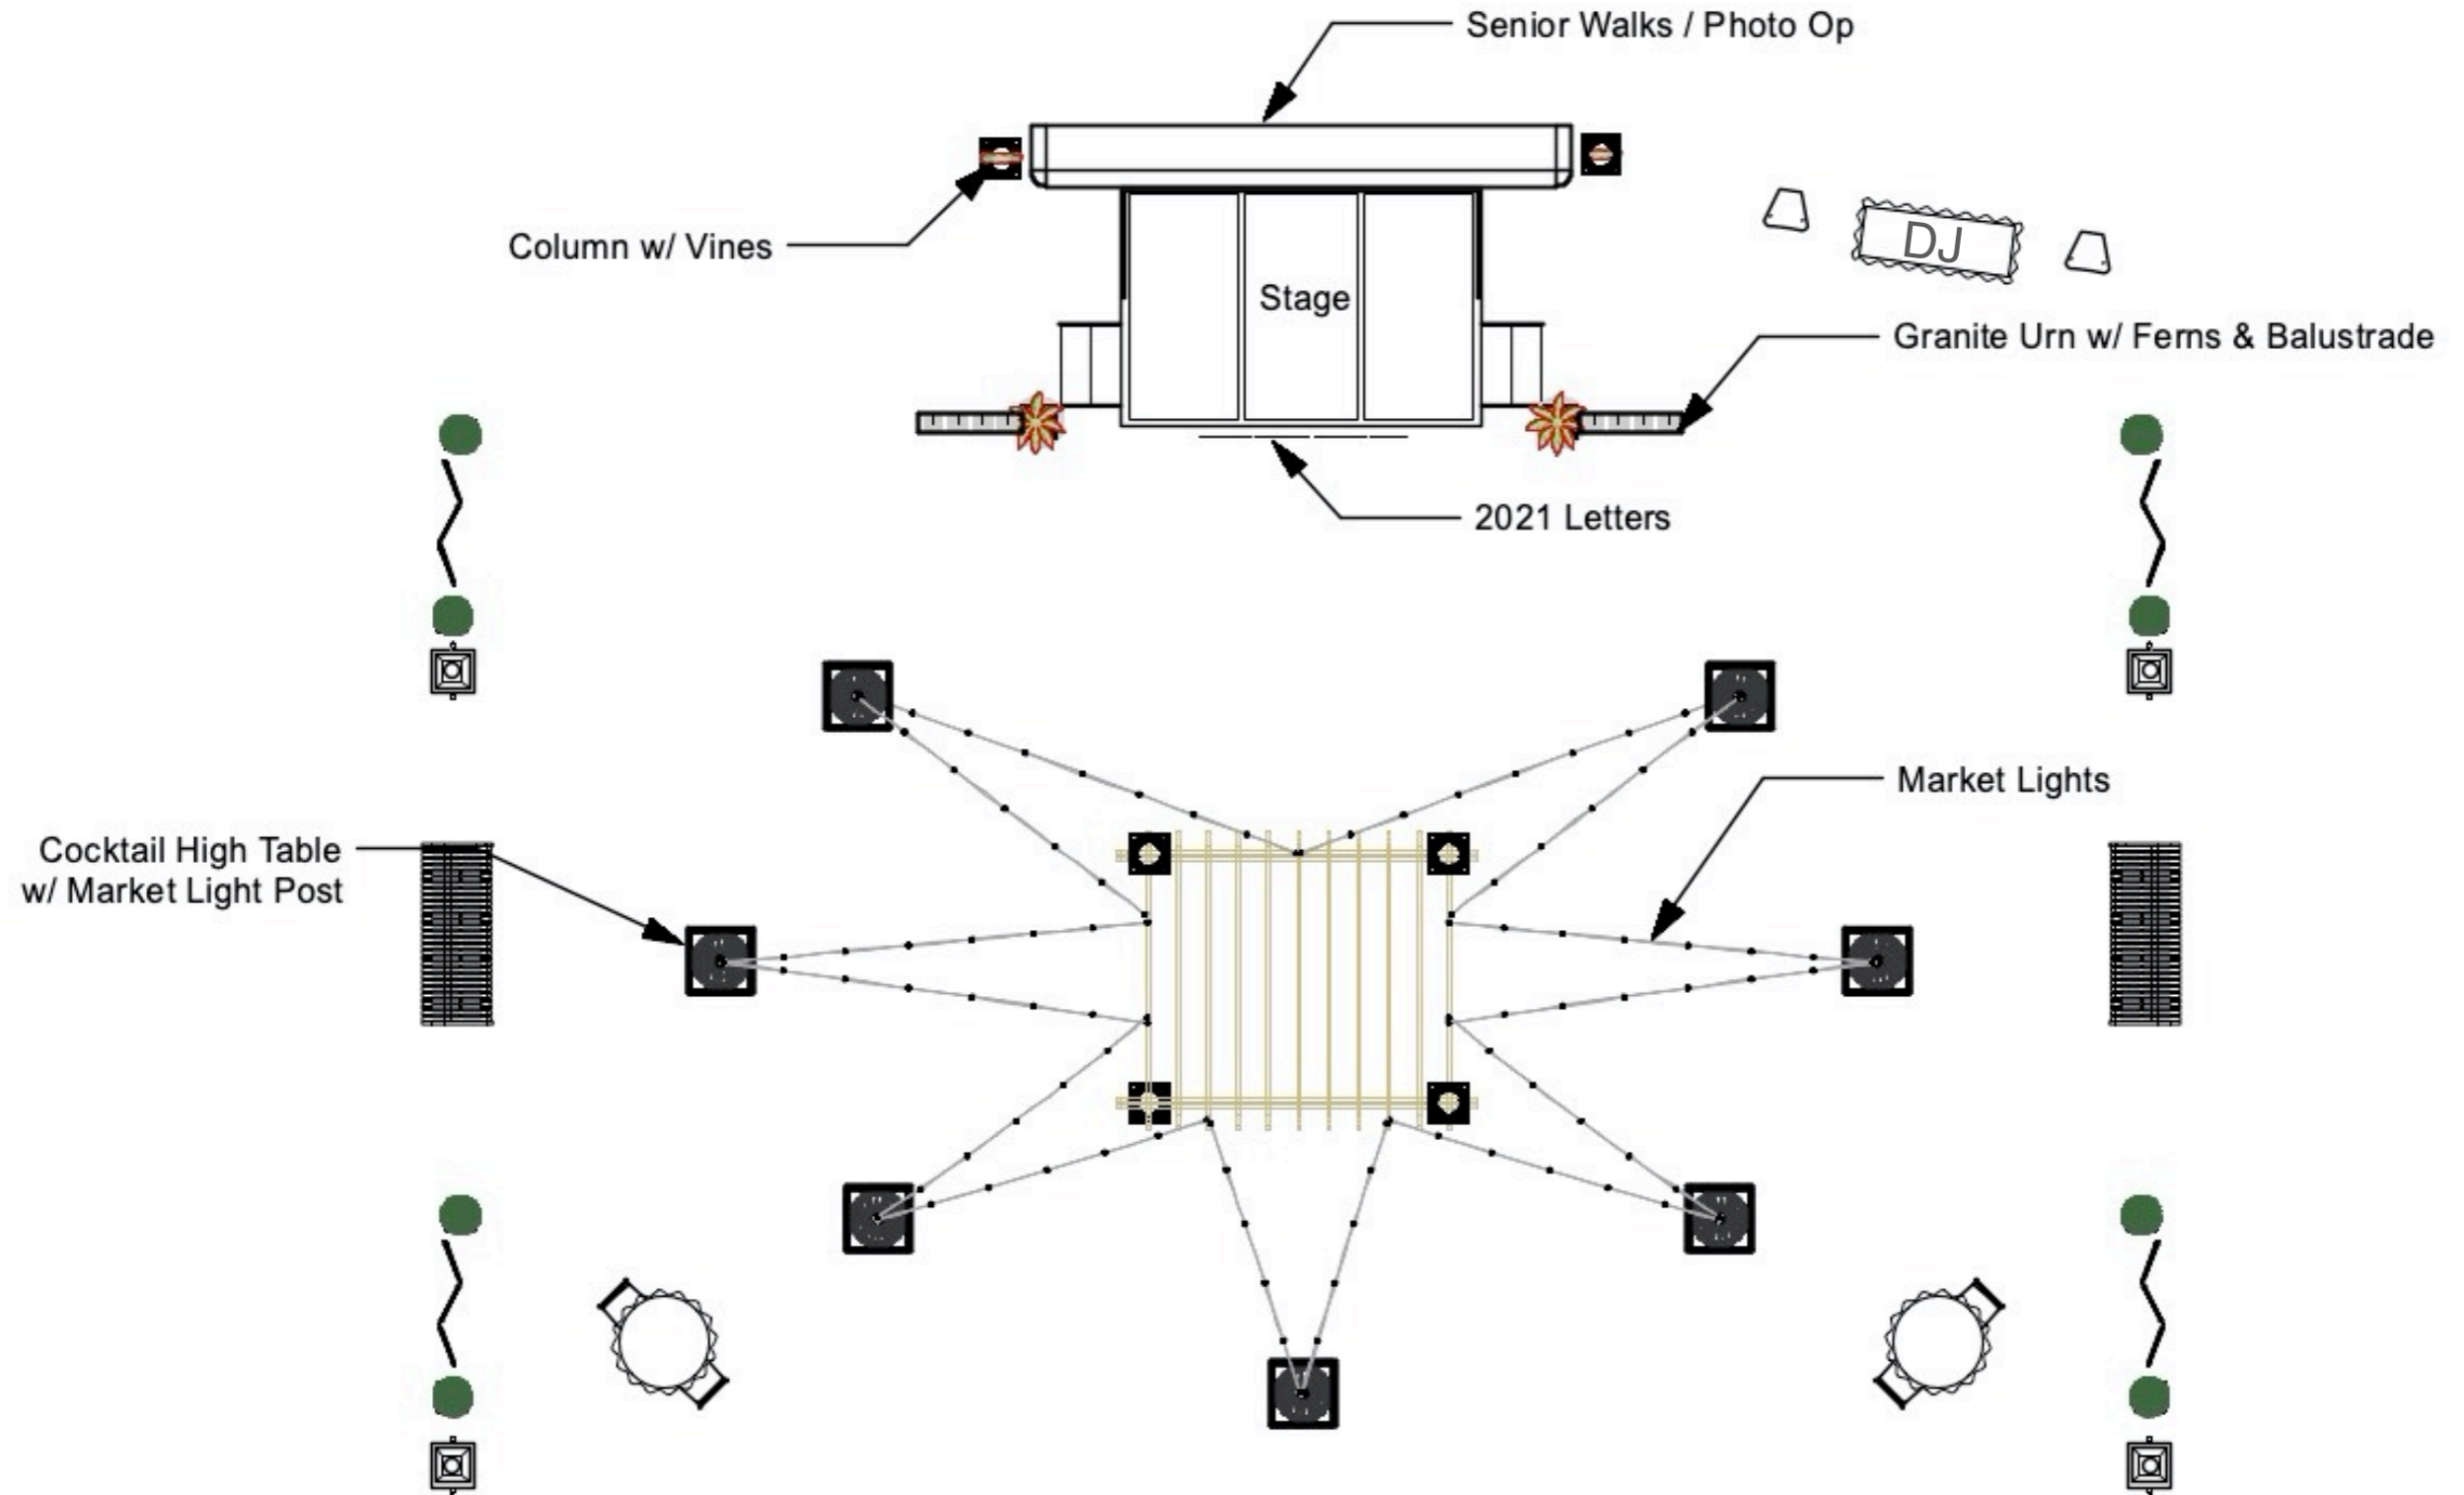

ampa
events

Prom in a Parking Lot Garden Romance

Floor Plan: Prom In a Parking Lot

Floor Plan: Stage & Dance Floor Area

Senior Walk & Photo Op

A lovely photo backdrop that can be used throughout the prom and for special presentations such as the presentation of the prom court and senior walk. Includes stage deck, giant 2021 numbers, photo backdrop and accessories.

Dance Floor Area:

Using high tables as a support for market lights, ample will install light strings zigzagging around a large area for dancing with social distancing.

General Decor Kits: Tables, Chairs, Bar Stools & Linen

Centerpieces

Garden Theme Decor

To define the prom area, the design includes lattice screens, topiaries, park benches, and lampposts which also provide additional lighting.

Refreshments: White Linen 6ft Rounds w/ Market Lights