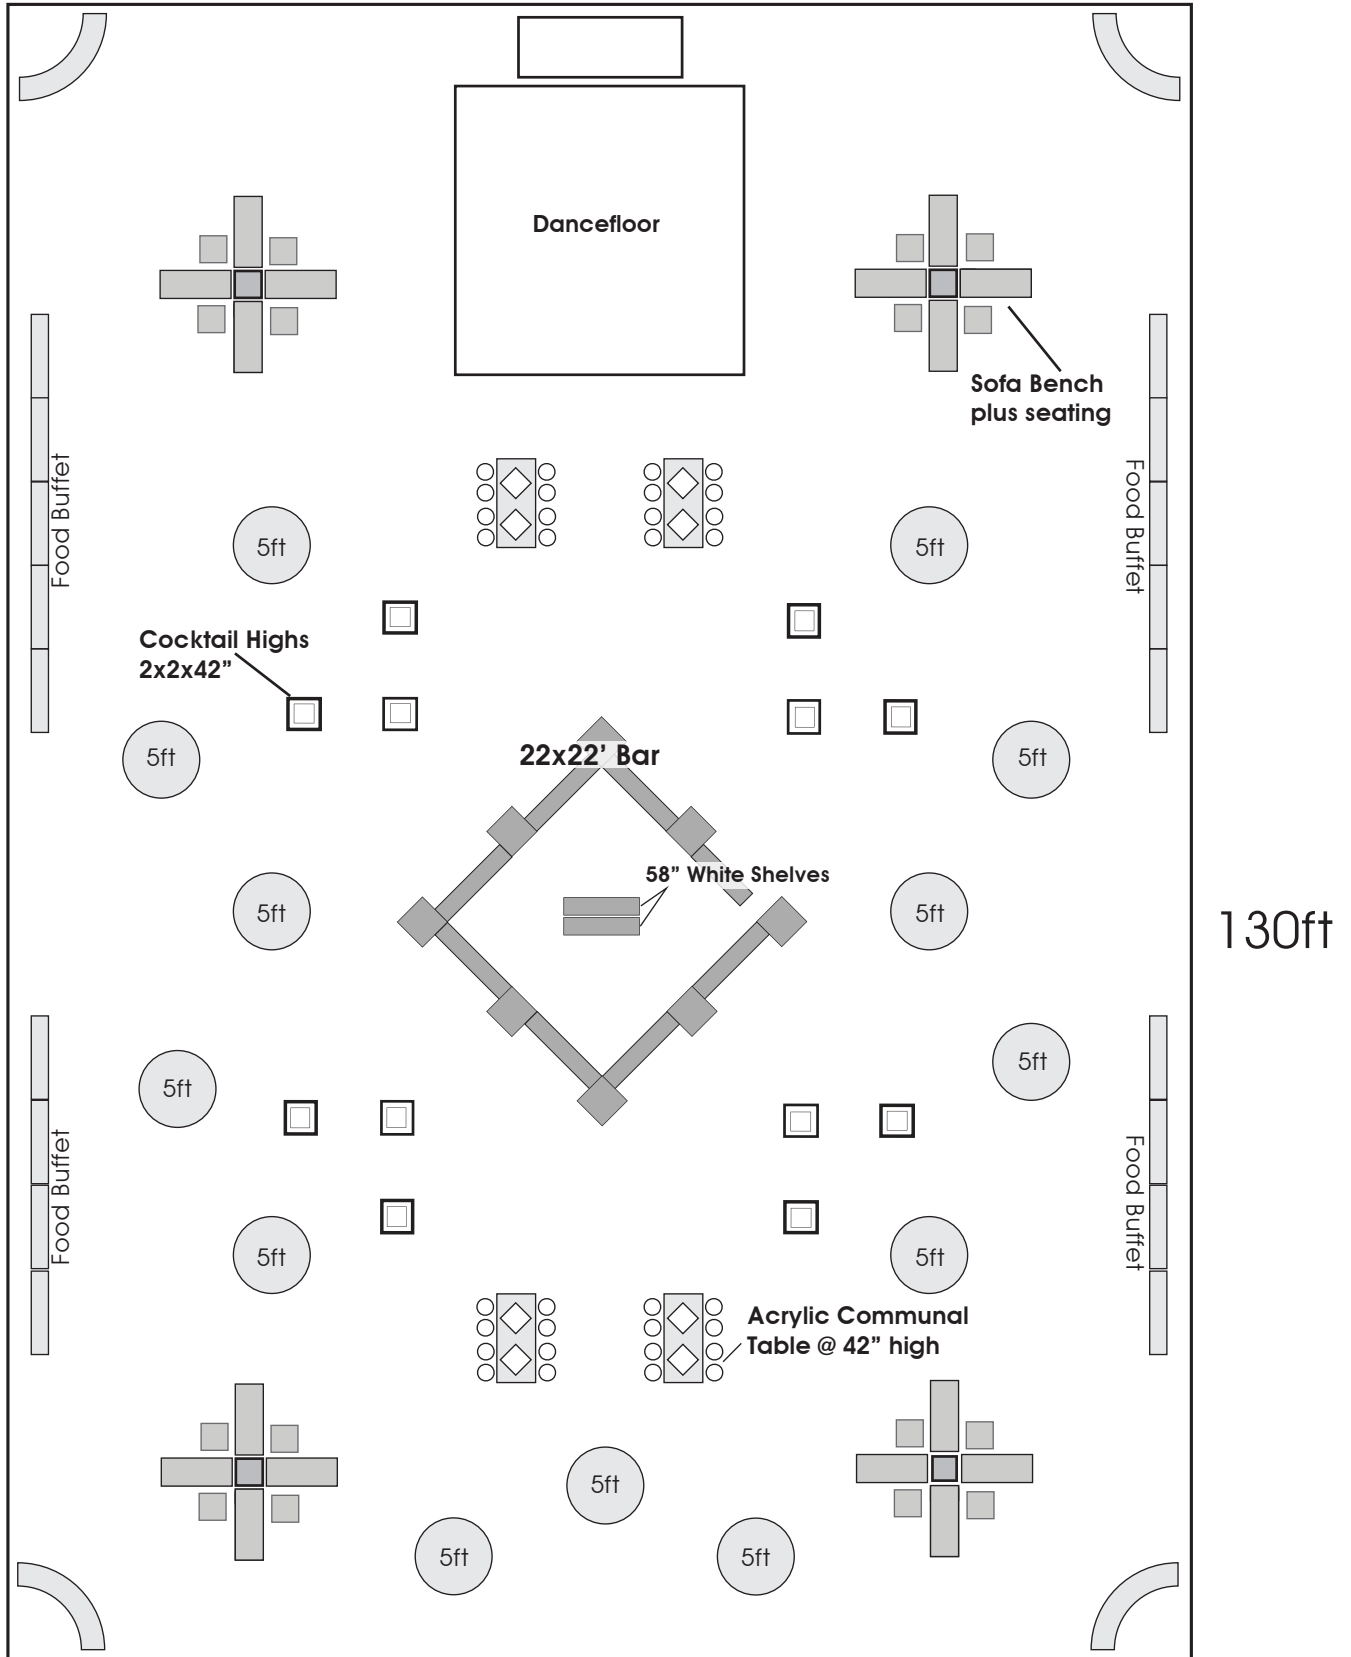

Large Lounge - Contemporary White

Perfect For: Gaylord Hotel, Building Museum, Bethesda North, Air & Space Museum, Convention Center, and other large ballrooms. 500+ Attendees.

Large Lounge - Contemporary White

Perfect For: Gaylord Hotel, Building Museum, Bethesda North, Air & Space Museum, Convention Center, and other large ballrooms. 500+ Attendees.

*Food Service, Banquet Tables, 5ft Rounds, Dancefloor and Stage provided by venue.

90ft