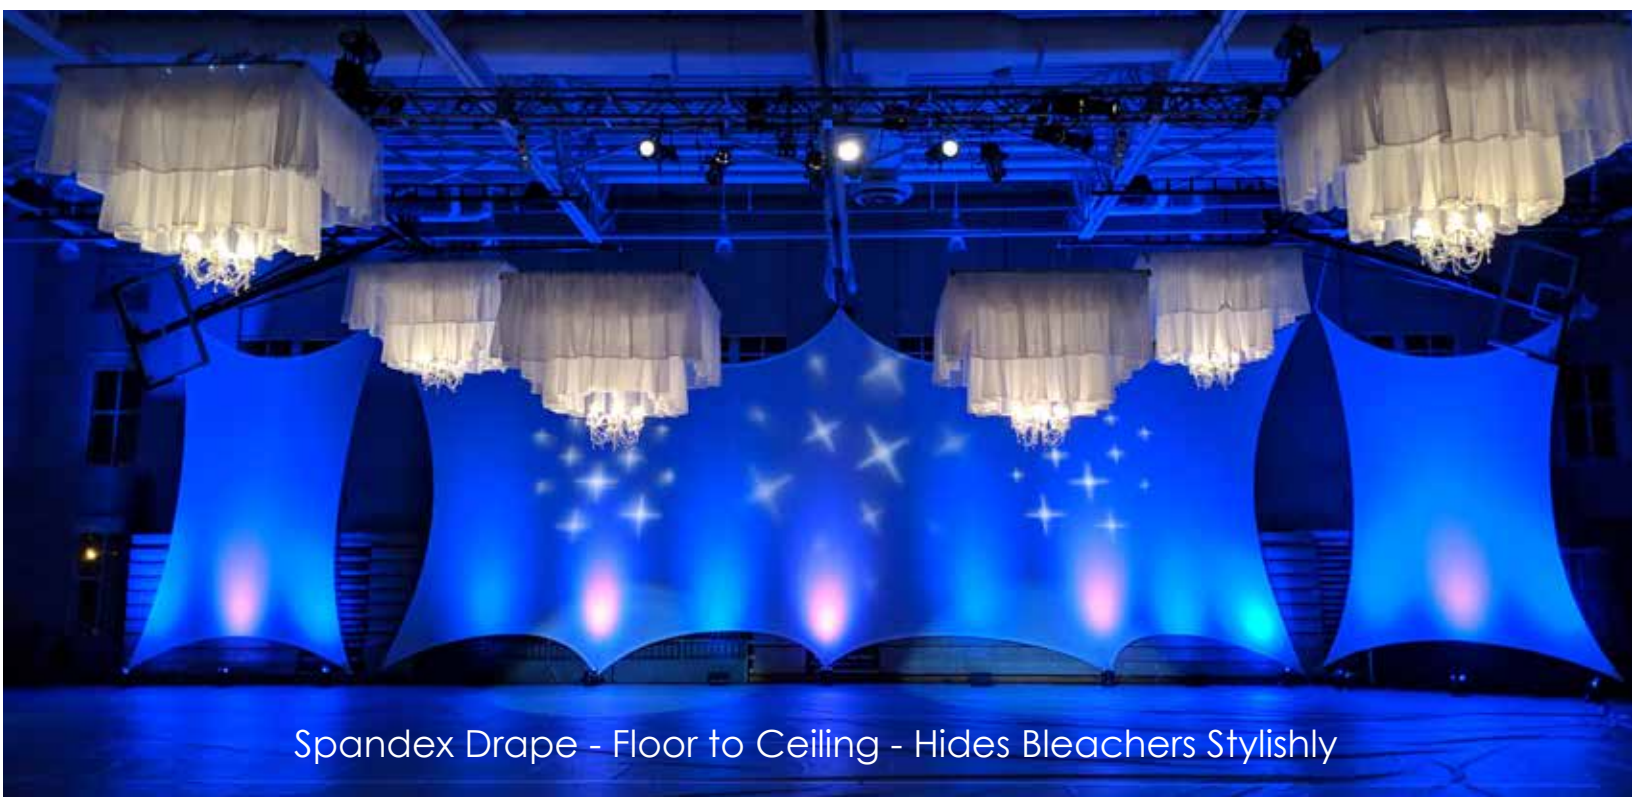

Total

Fundraiser Solutions

Lighting, Audio Visual & Chandeliers

Spandex Drape - Floor to Ceiling - Hides Bleachers Stylishly

Converting a Gym to a Gala

Sheer & Crystal Chandelier 6x6ft

Bead Board Bar w/ 2 Pedestals