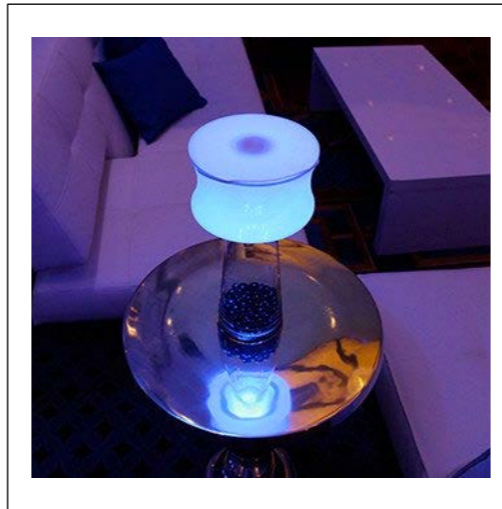

GAMESHOW

Jeopardy

\$25,000 Pyramid

Gameshow Entranceway

Game of Life Bar

Lounge Seating - Splitback

Bar High Tables

Screens & Dividers