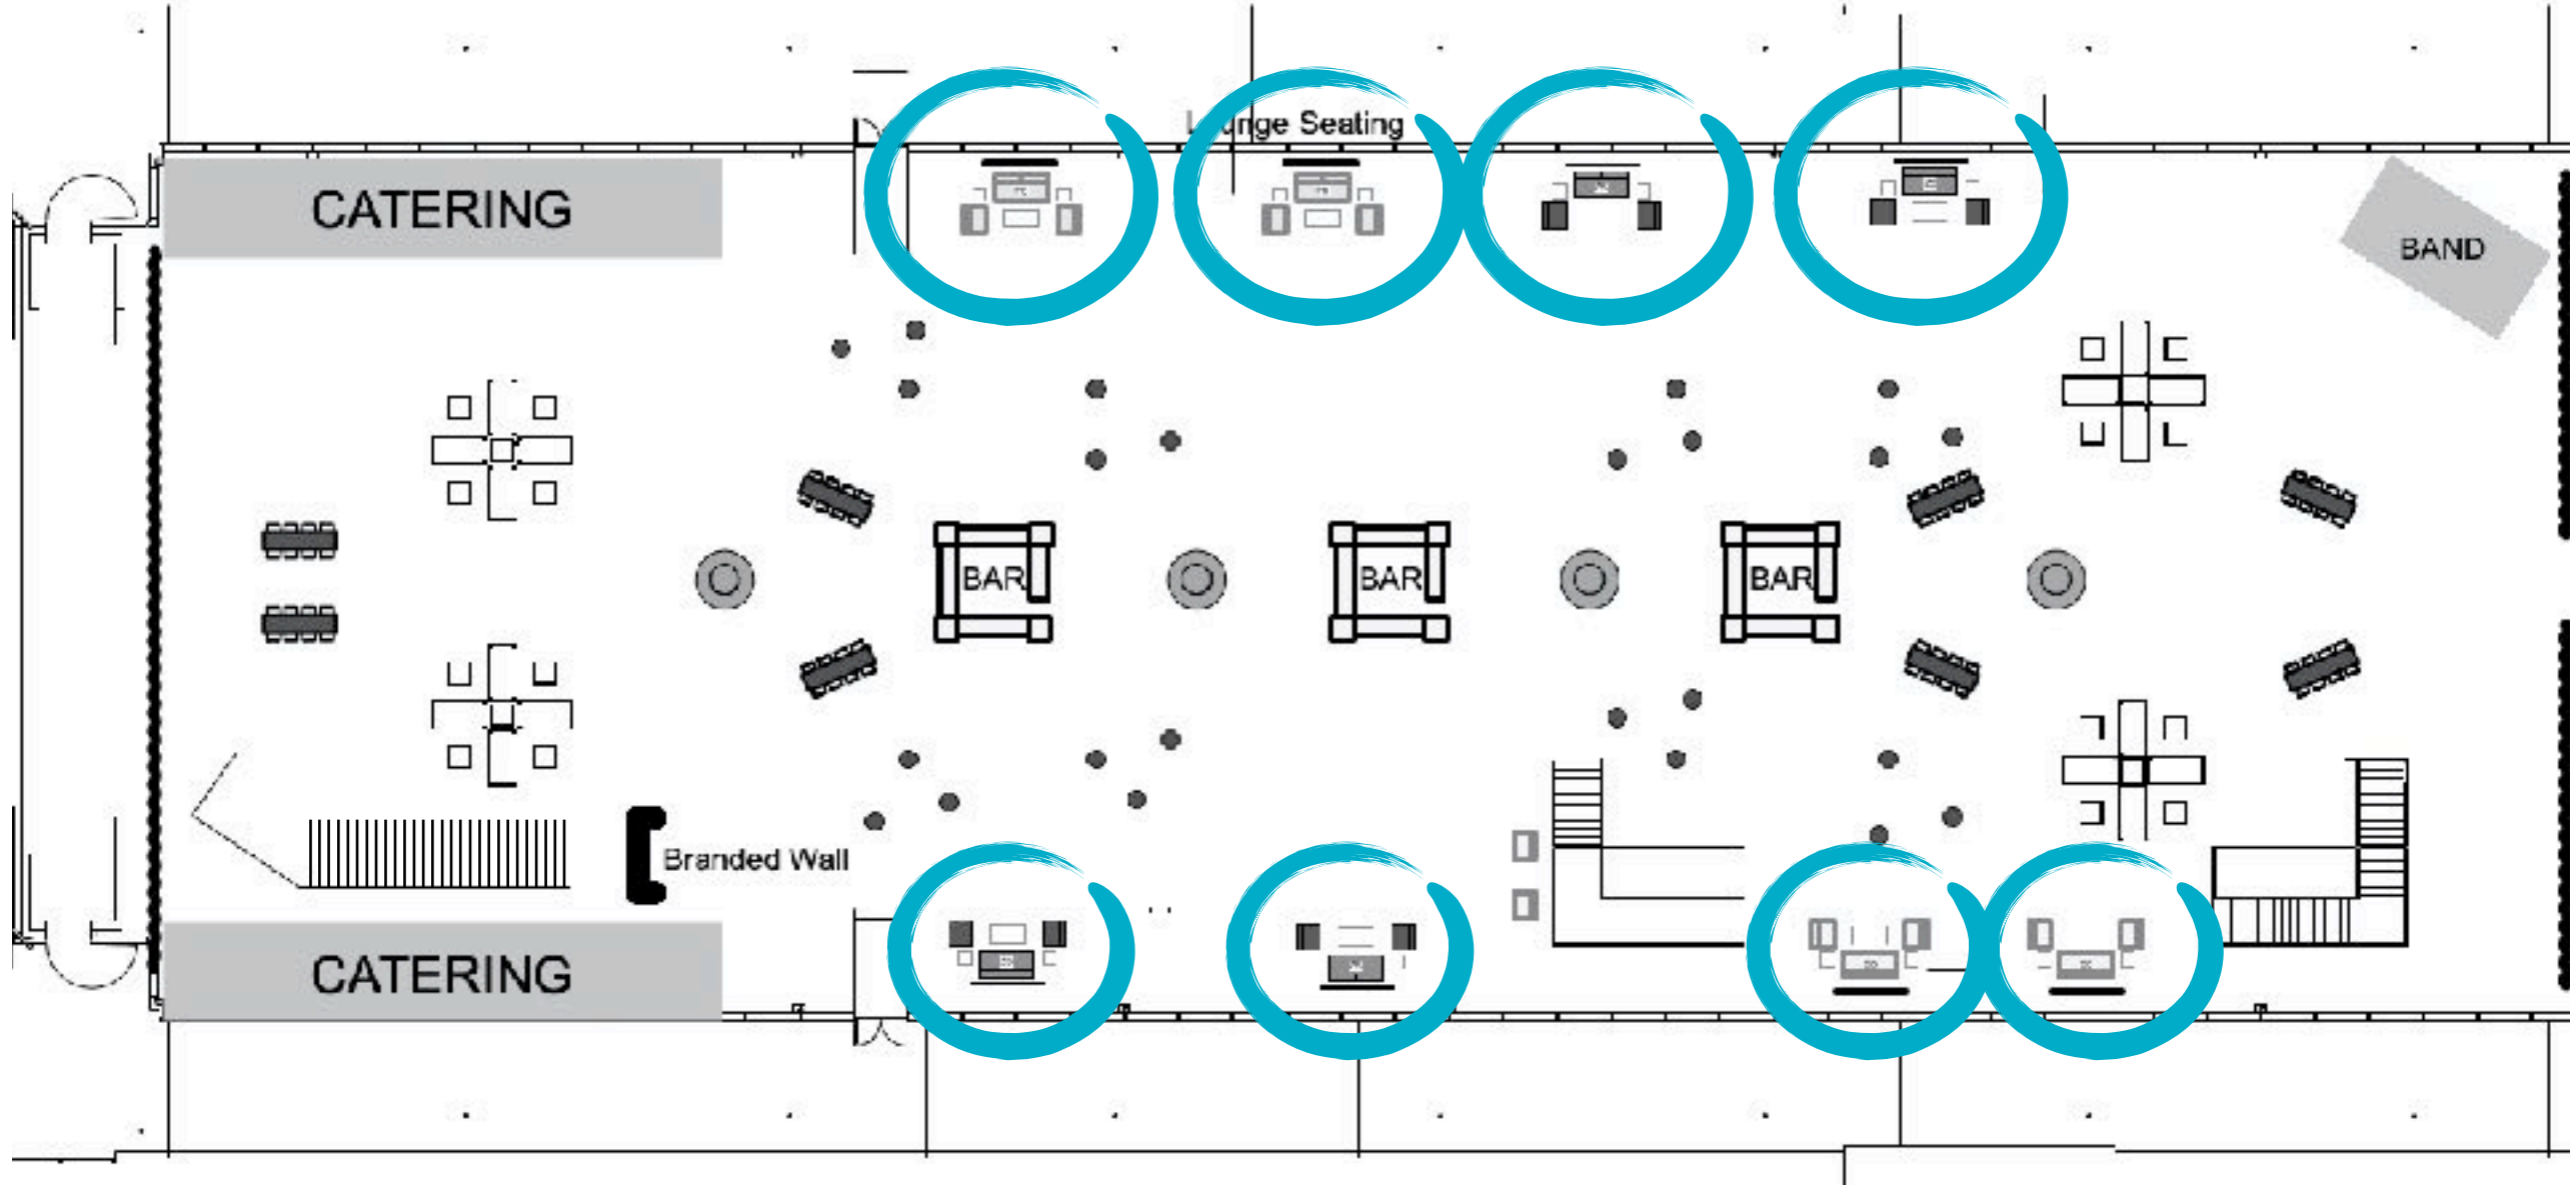

amp
events

“a direct source of unique inventory,
technical & design services”

ONE TRUCK ONE TEAM

The Train Shed

Floorplan

510ft

Branded Wall

Branded Wall

Bars

Hundreds Instock

Bars

Centerpieces

Lounge Seating

Lounge Seating

Staging

Staging

Dinner Service

Dinner Service

Stage Set

Stage Set