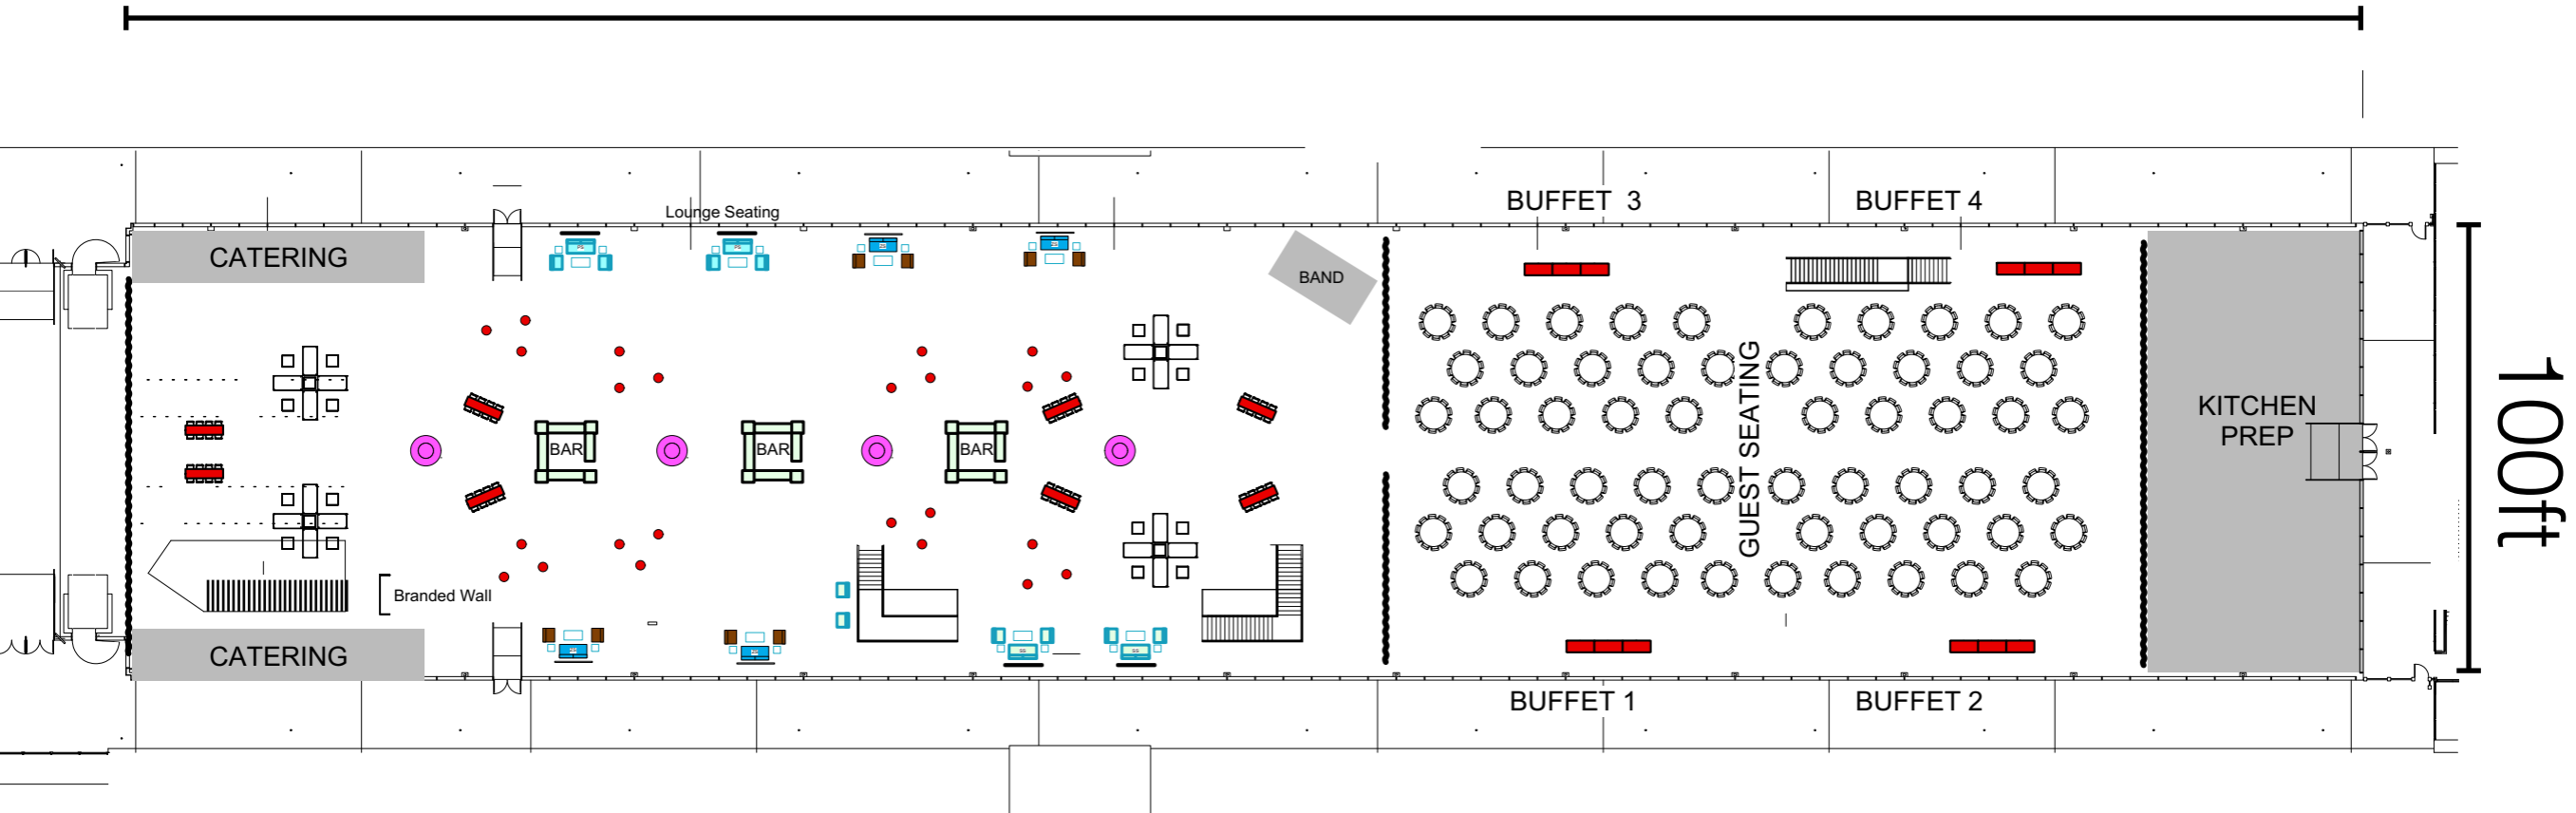

amp
events

“a direct source of unique inventory,
technical & design services”

ONE TRUCK ONE TEAM

The Train Shed

Floorplan

510ft

Branded Wall

Branded Wall

Featured Product: Live Edge Tables

Live Edge Tables

Sycamore Communal Table

Black Walnut

Preston Round Sofa

Preston Round Sofa

Communal Seating

Communal Seating

Bars

Hundreds Instock

Bars

Centerpieces

Lounge Seating

Lounge Seating

Staging

Staging

Dinner Service

Dinner Service

Stage Set

Stage Set