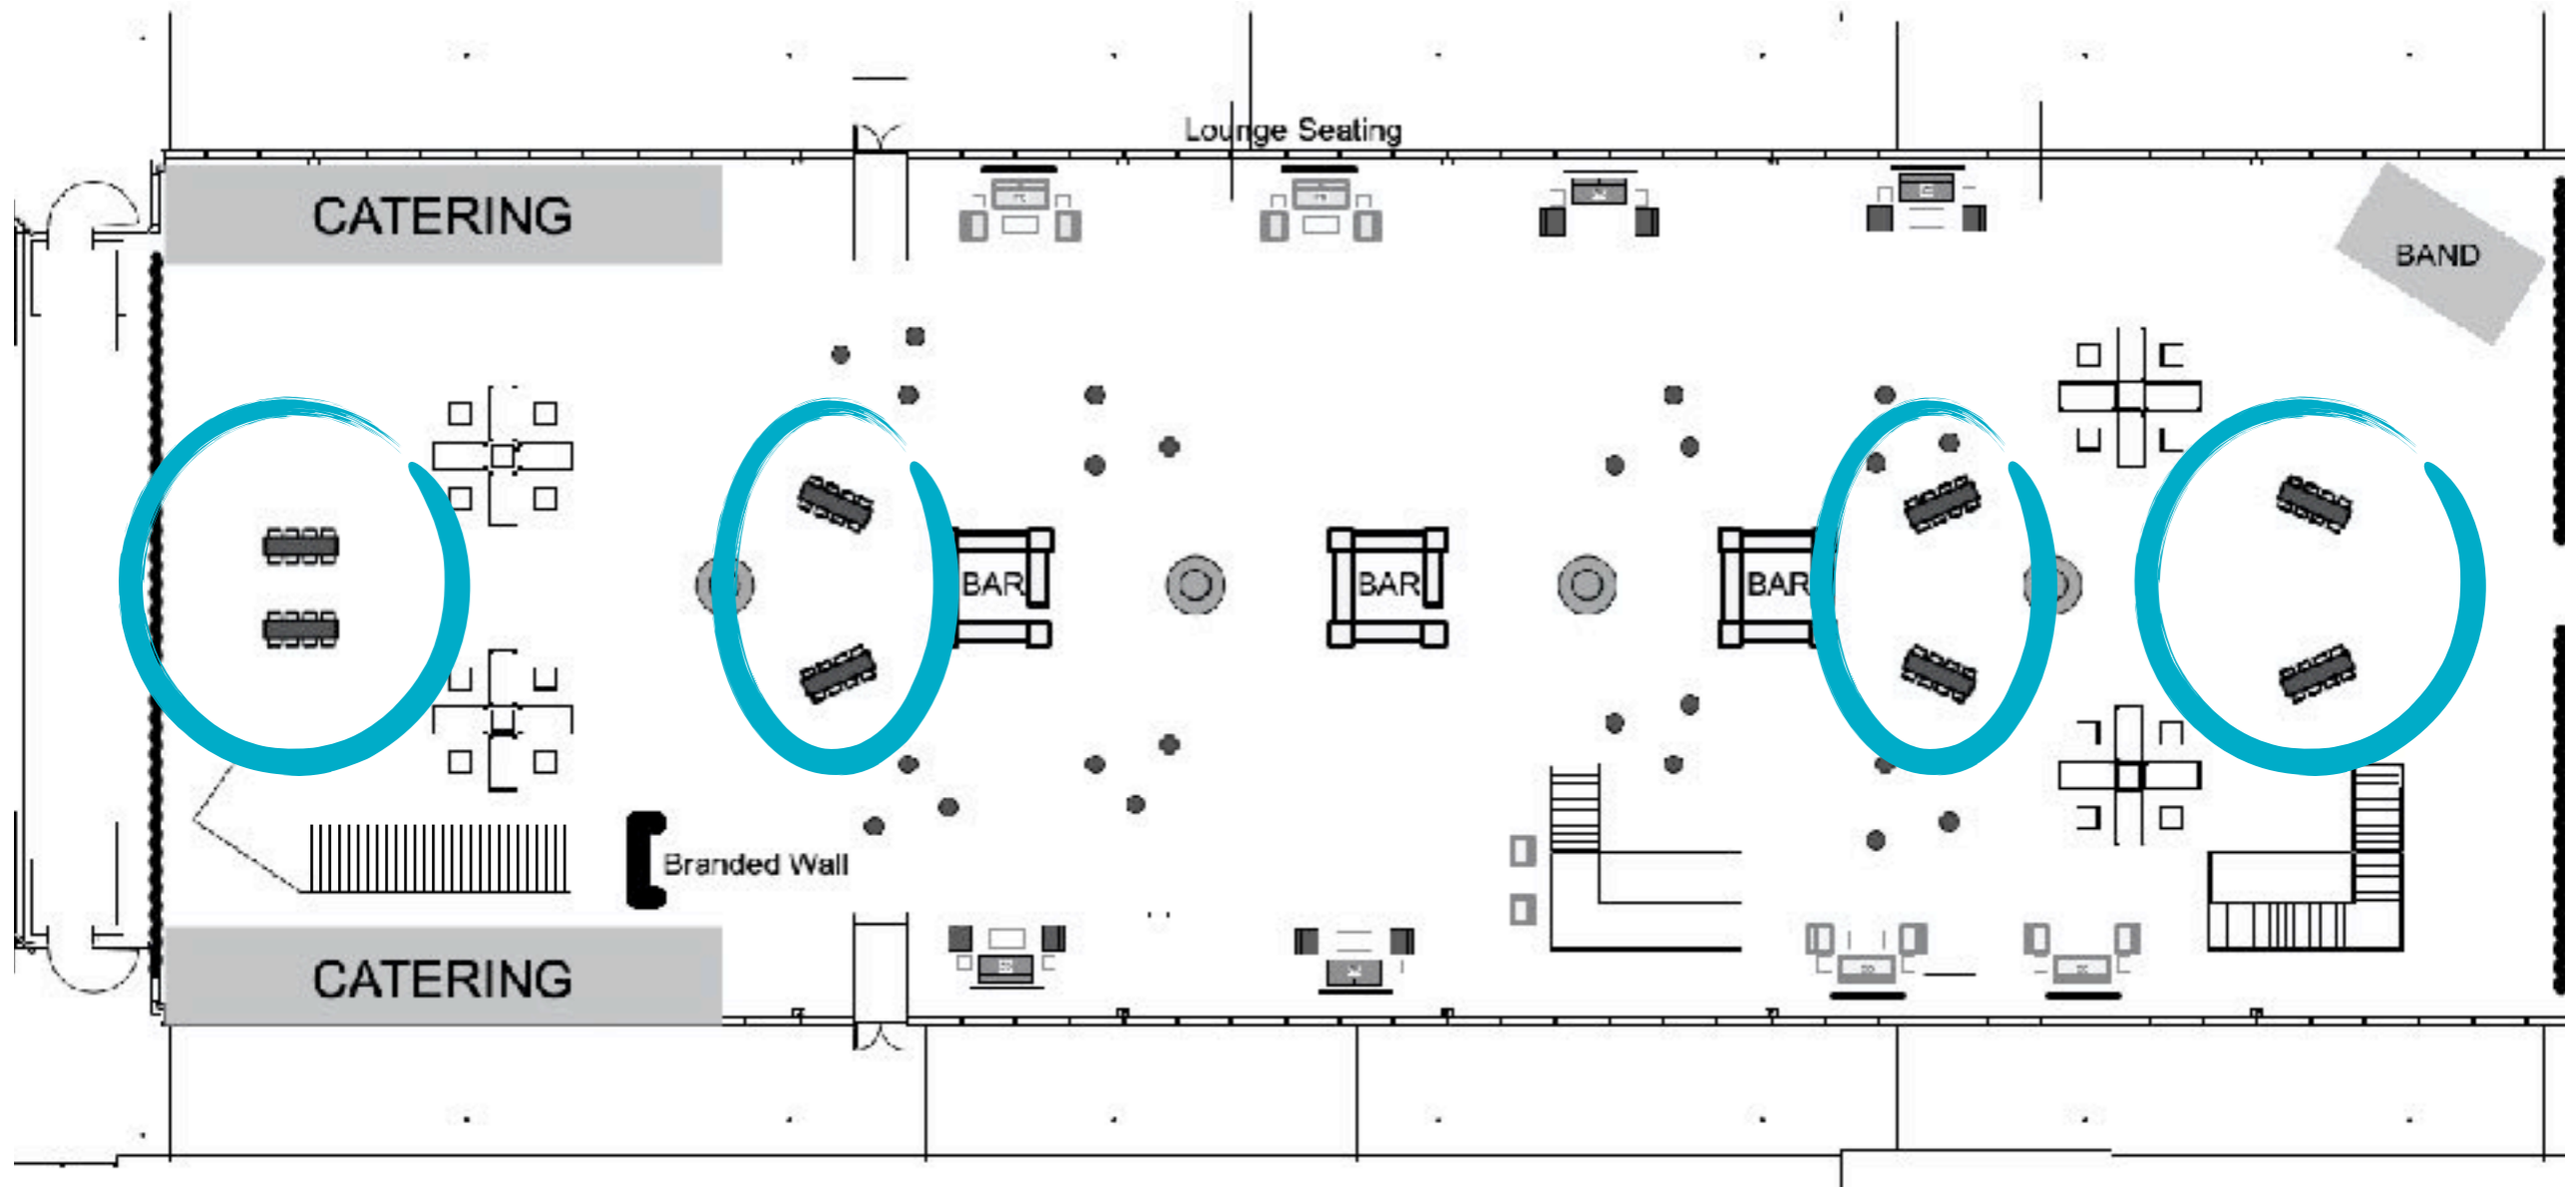

amp
events

“a direct source of unique inventory,
technical & design services”

ONE TRUCK ONE TEAM

The Train Shed

Floorplan

510ft

Branded Wall

Branded Wall

Featured Product: Live Edge Tables

Live Edge Tables

Sycamore Communal Table

Black Walnut

Preston Round Sofa

Preston Round Sofa

Communal Seating

Communal Seating

Bars

Hundreds Instock

Bars

Centerpieces

Lounge Seating

Lounge Seating

Staging

Staging

Dinner Service

Dinner Service

Stage Set

Stage Set