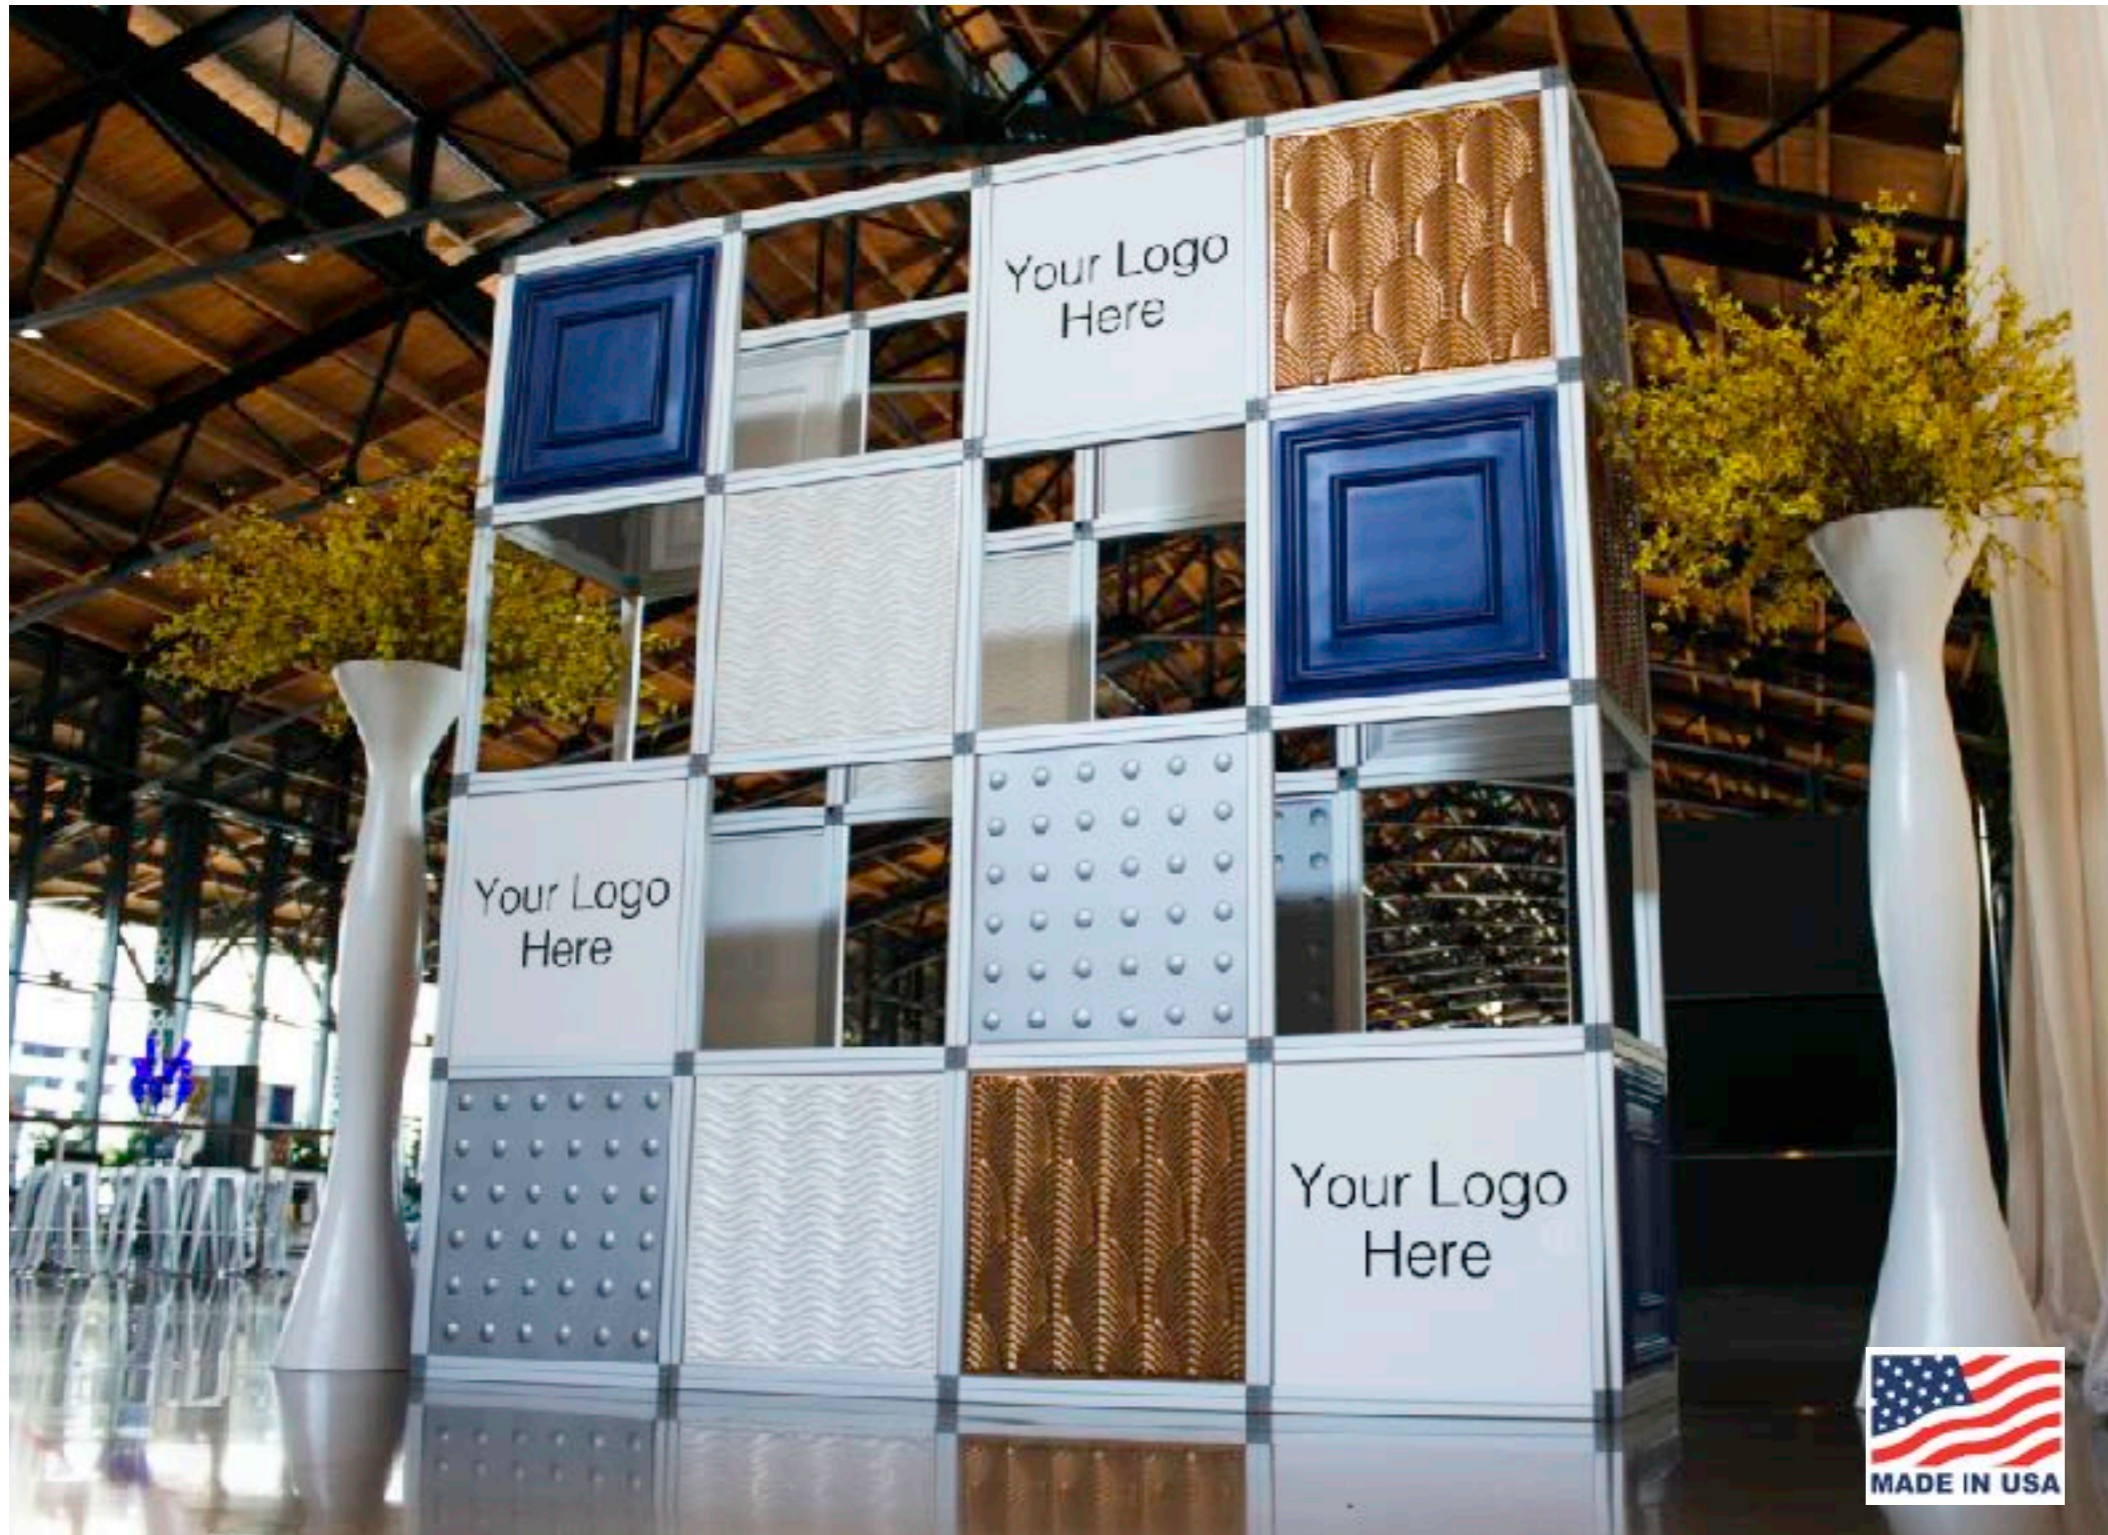

amp
events

“a direct source of unique inventory,
technical & design services”

ONE TRUCK ONE TEAM

The Train Shed

Floorplan

510ft

Branded Wall

Branded Wall

Featured Product: Live Edge Tables

Live Edge Tables

Sycamore Communal Table

Black Walnut

Preston Round Sofa

Preston Round Sofa

Communal Seating

Communal Seating

Bars

Hundreds Instock

Bars

Centerpieces

Lounge Seating

Lounge Seating

Staging

Staging