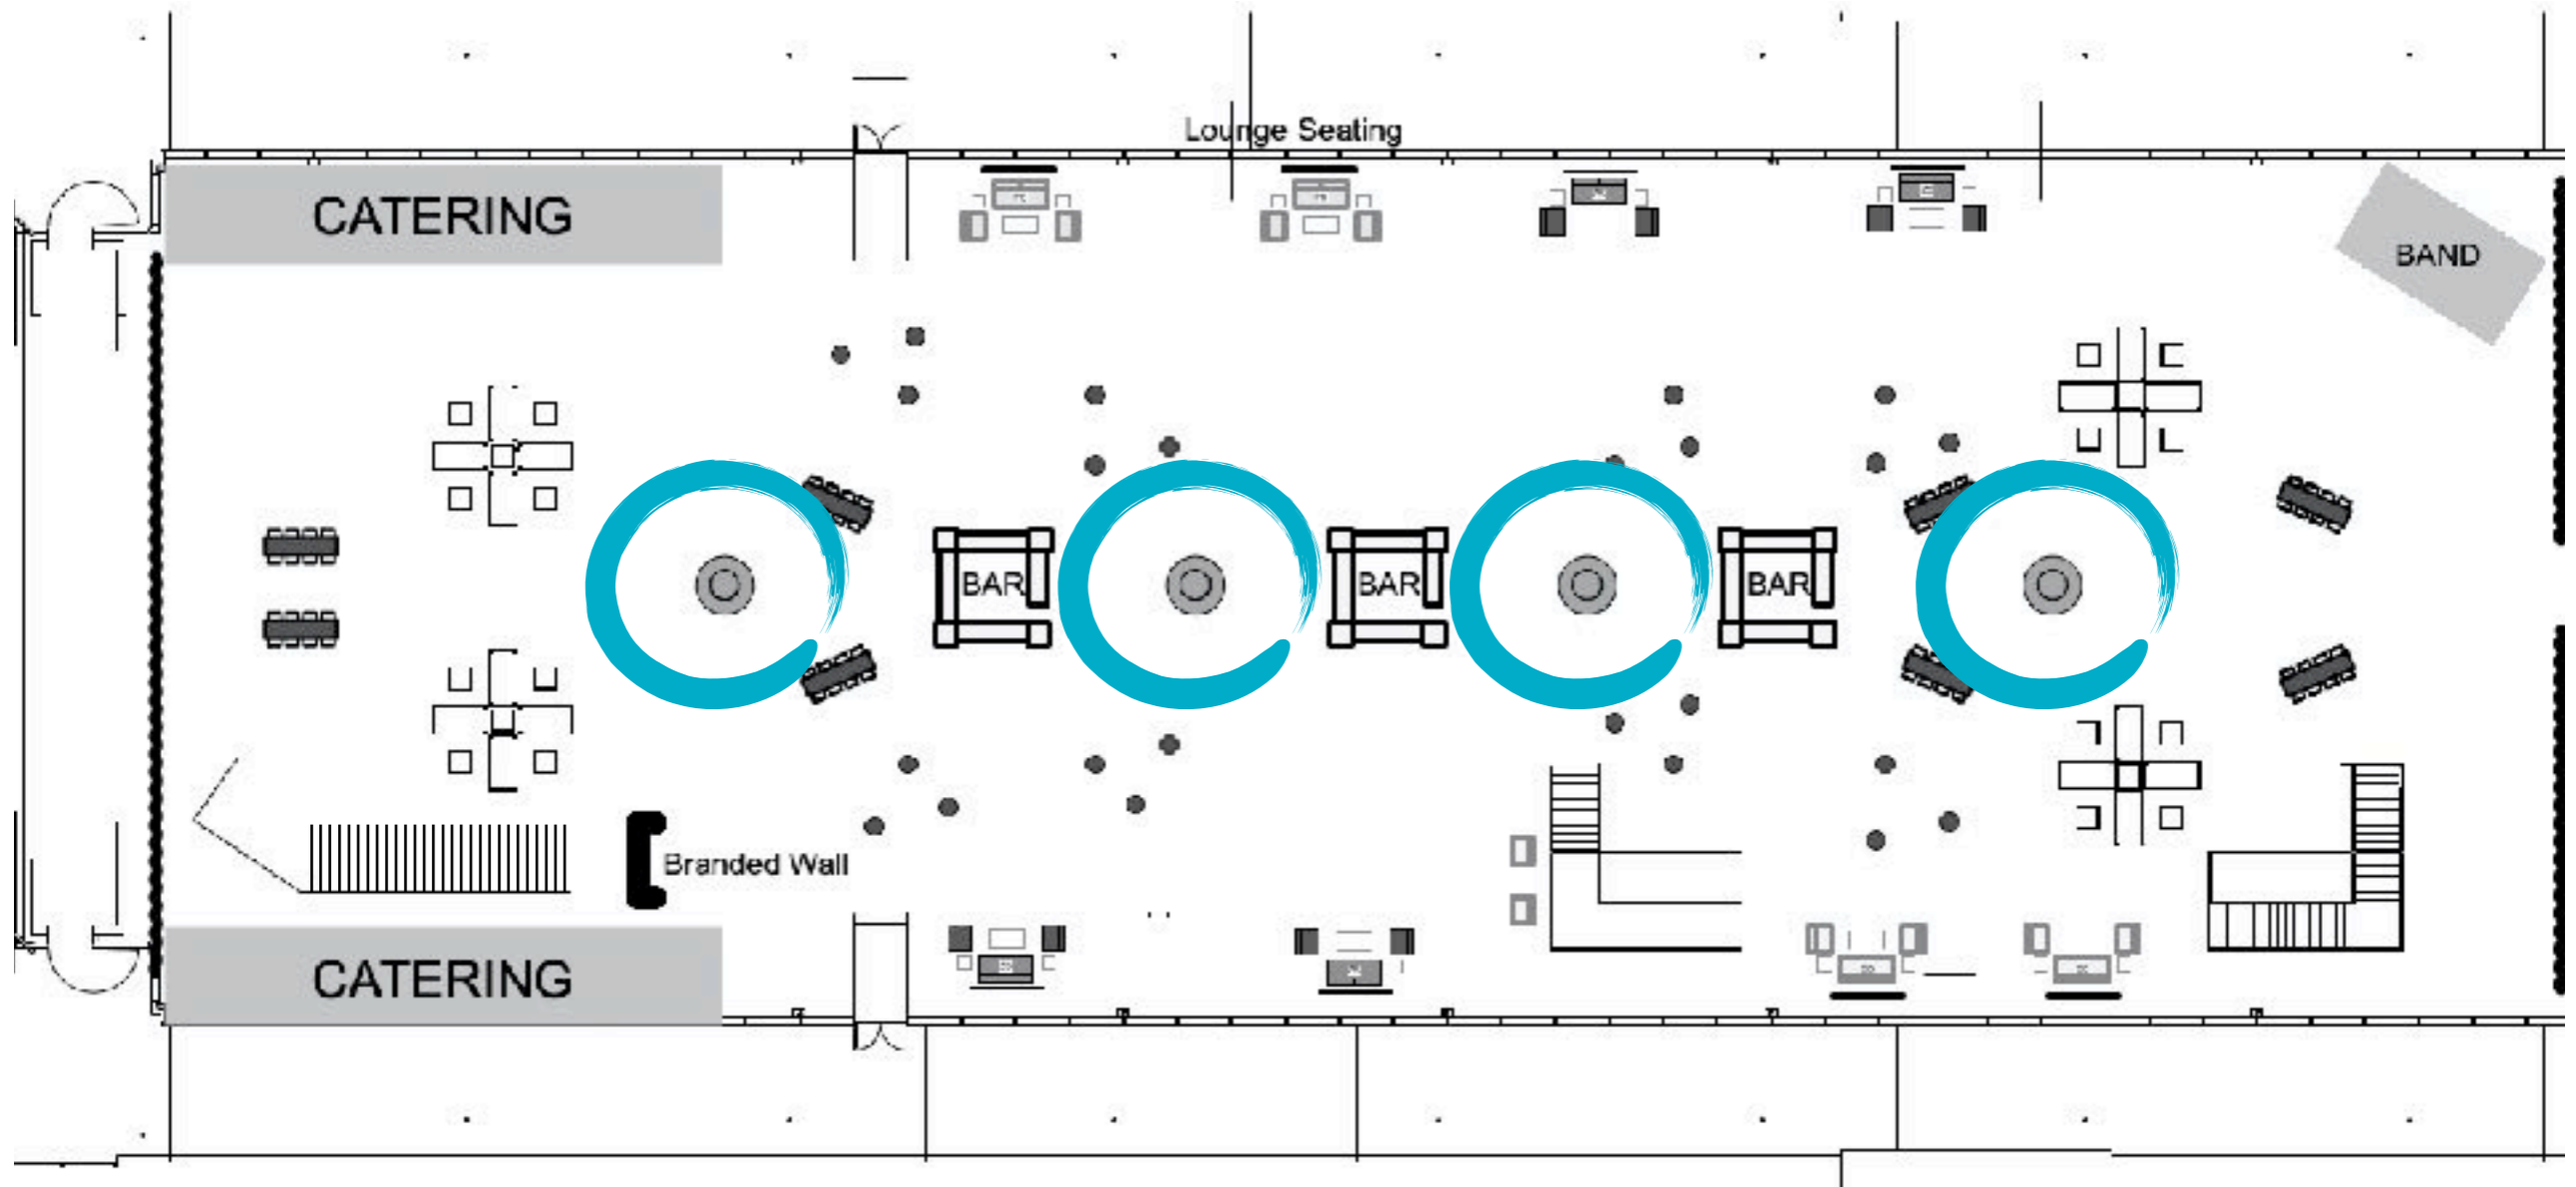

amp
events

“a direct source of unique inventory,
technical & design services”

ONE TRUCK ONE TEAM

The Train Shed

Floorplan

510ft

Branded Wall

Branded Wall

Featured Product: Live Edge Tables

Live Edge Tables

Sycamore Communal Table

Black Walnut

Preston Round Sofa

Preston Round Sofa

Communal Seating

Communal Seating

Bars

Hundreds Instock

Bars

Centerpieces

Lounge Seating

Lounge Seating

Staging

Staging

Dinner Service

Dinner Service

Stage Set

Stage Set