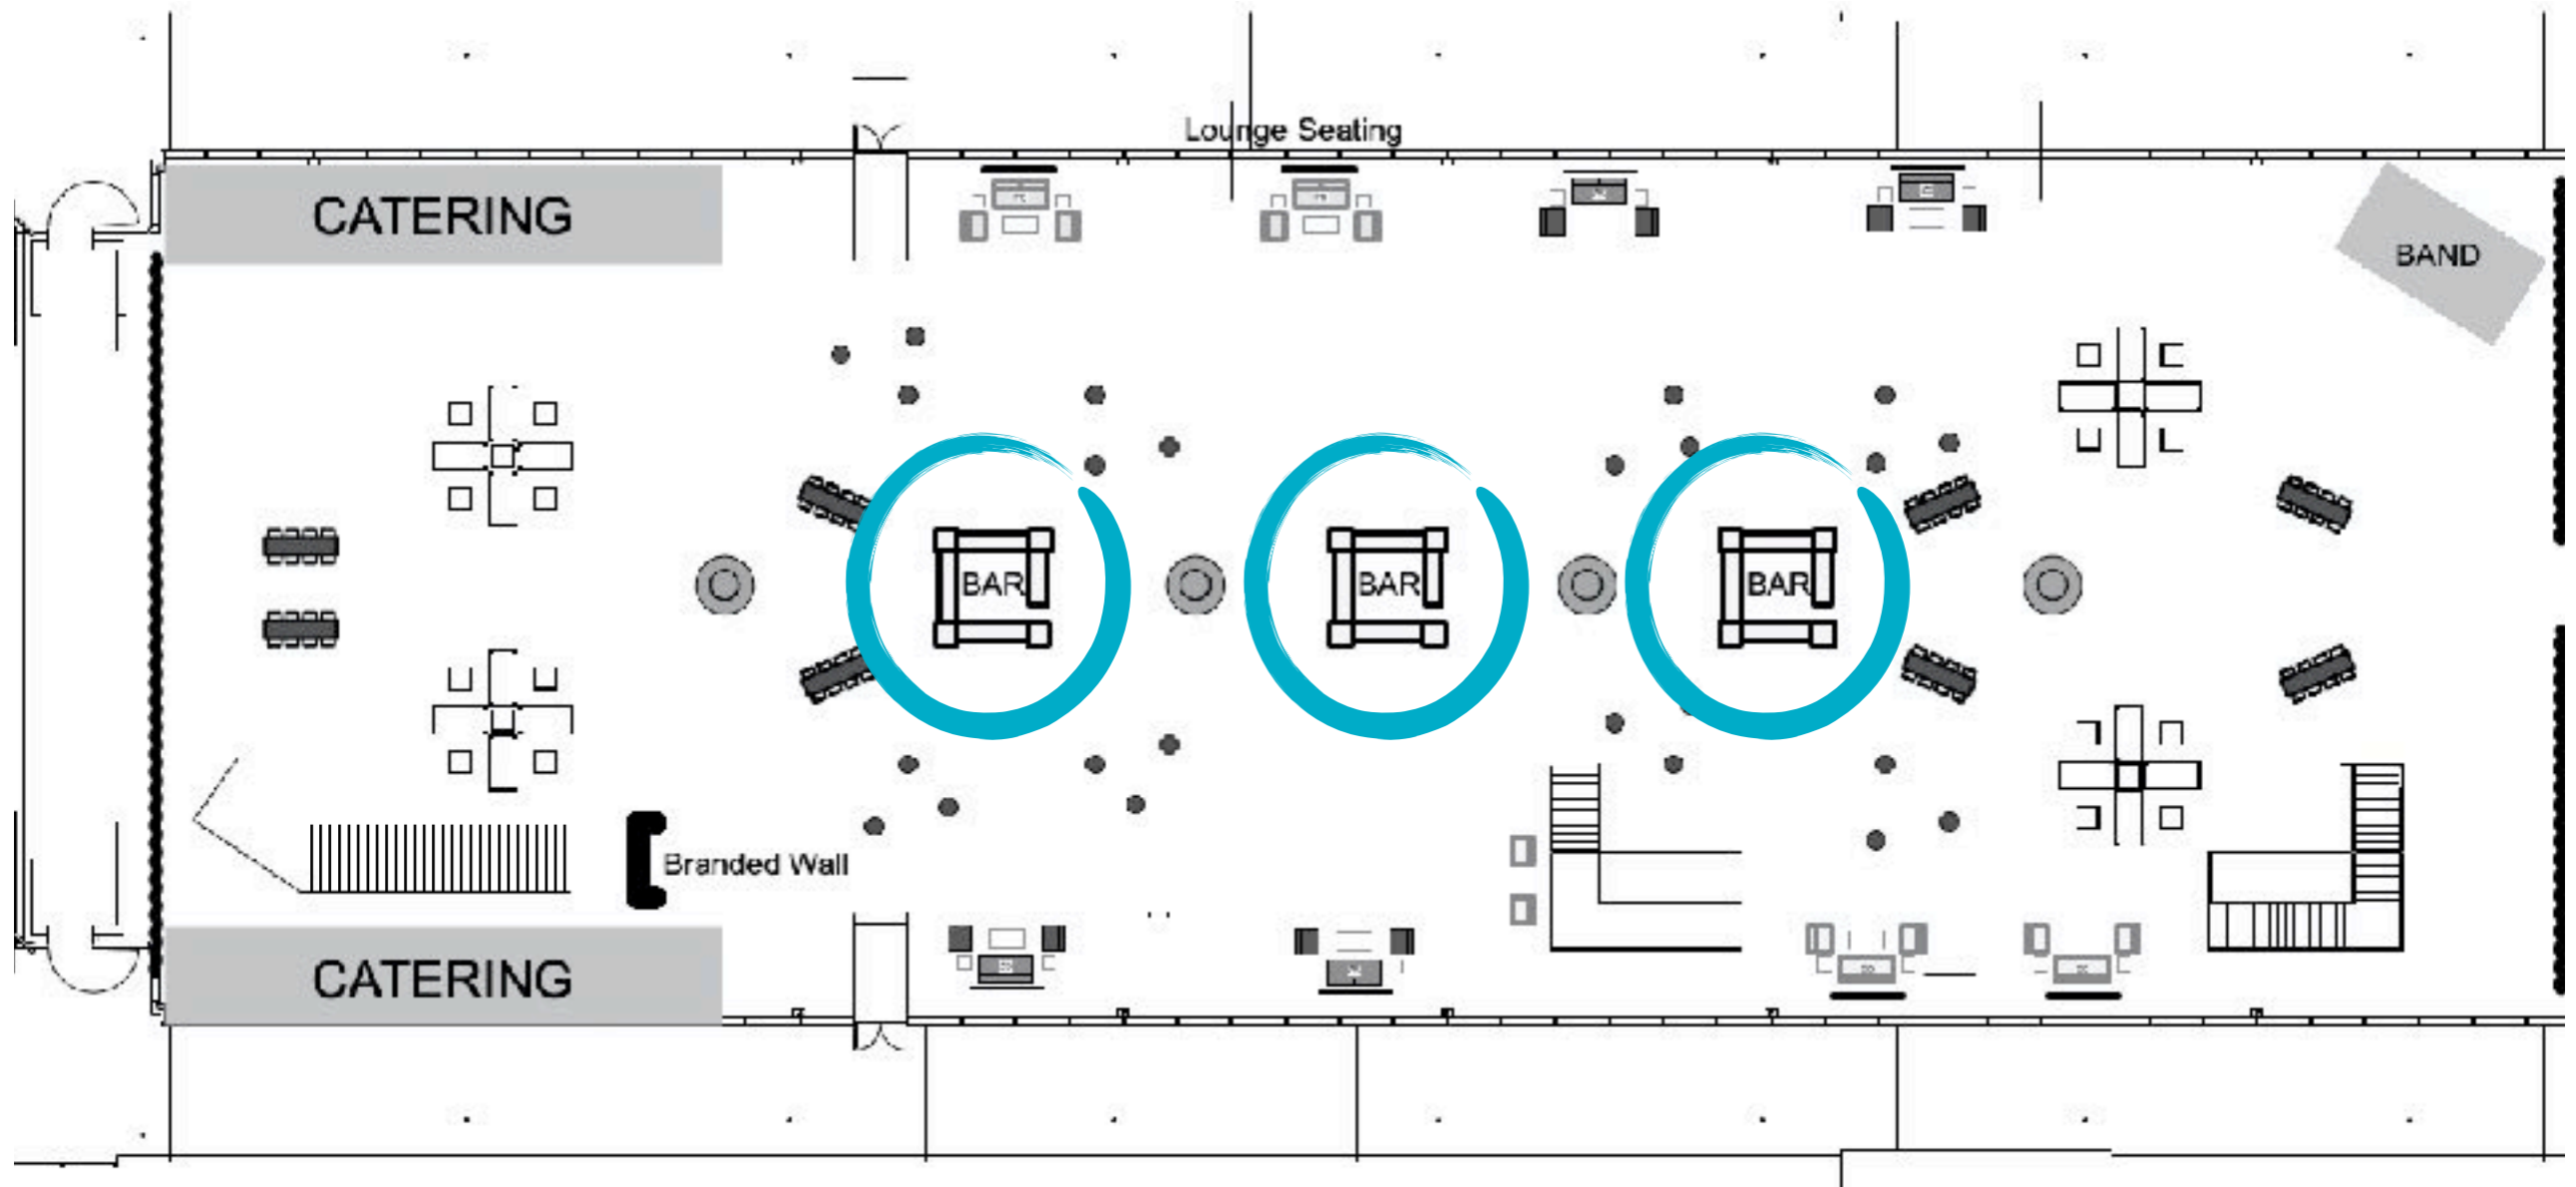

amp
events

“a direct source of unique inventory,
technical & design services”

ONE TRUCK ONE TEAM

The Train Shed

Floorplan

510ft

Branded Wall

Branded Wall

Featured Product: Live Edge Tables

Live Edge Tables

Sycamore Communal Table

Black Walnut

Preston Round Sofa

Preston Round Sofa

Communal Seating

Communal Seating

Bars

Hundreds Instock

Bars

Centerpieces

Lounge Seating

Lounge Seating

Staging

Staging

Dinner Service

Dinner Service

Stage Set

Stage Set