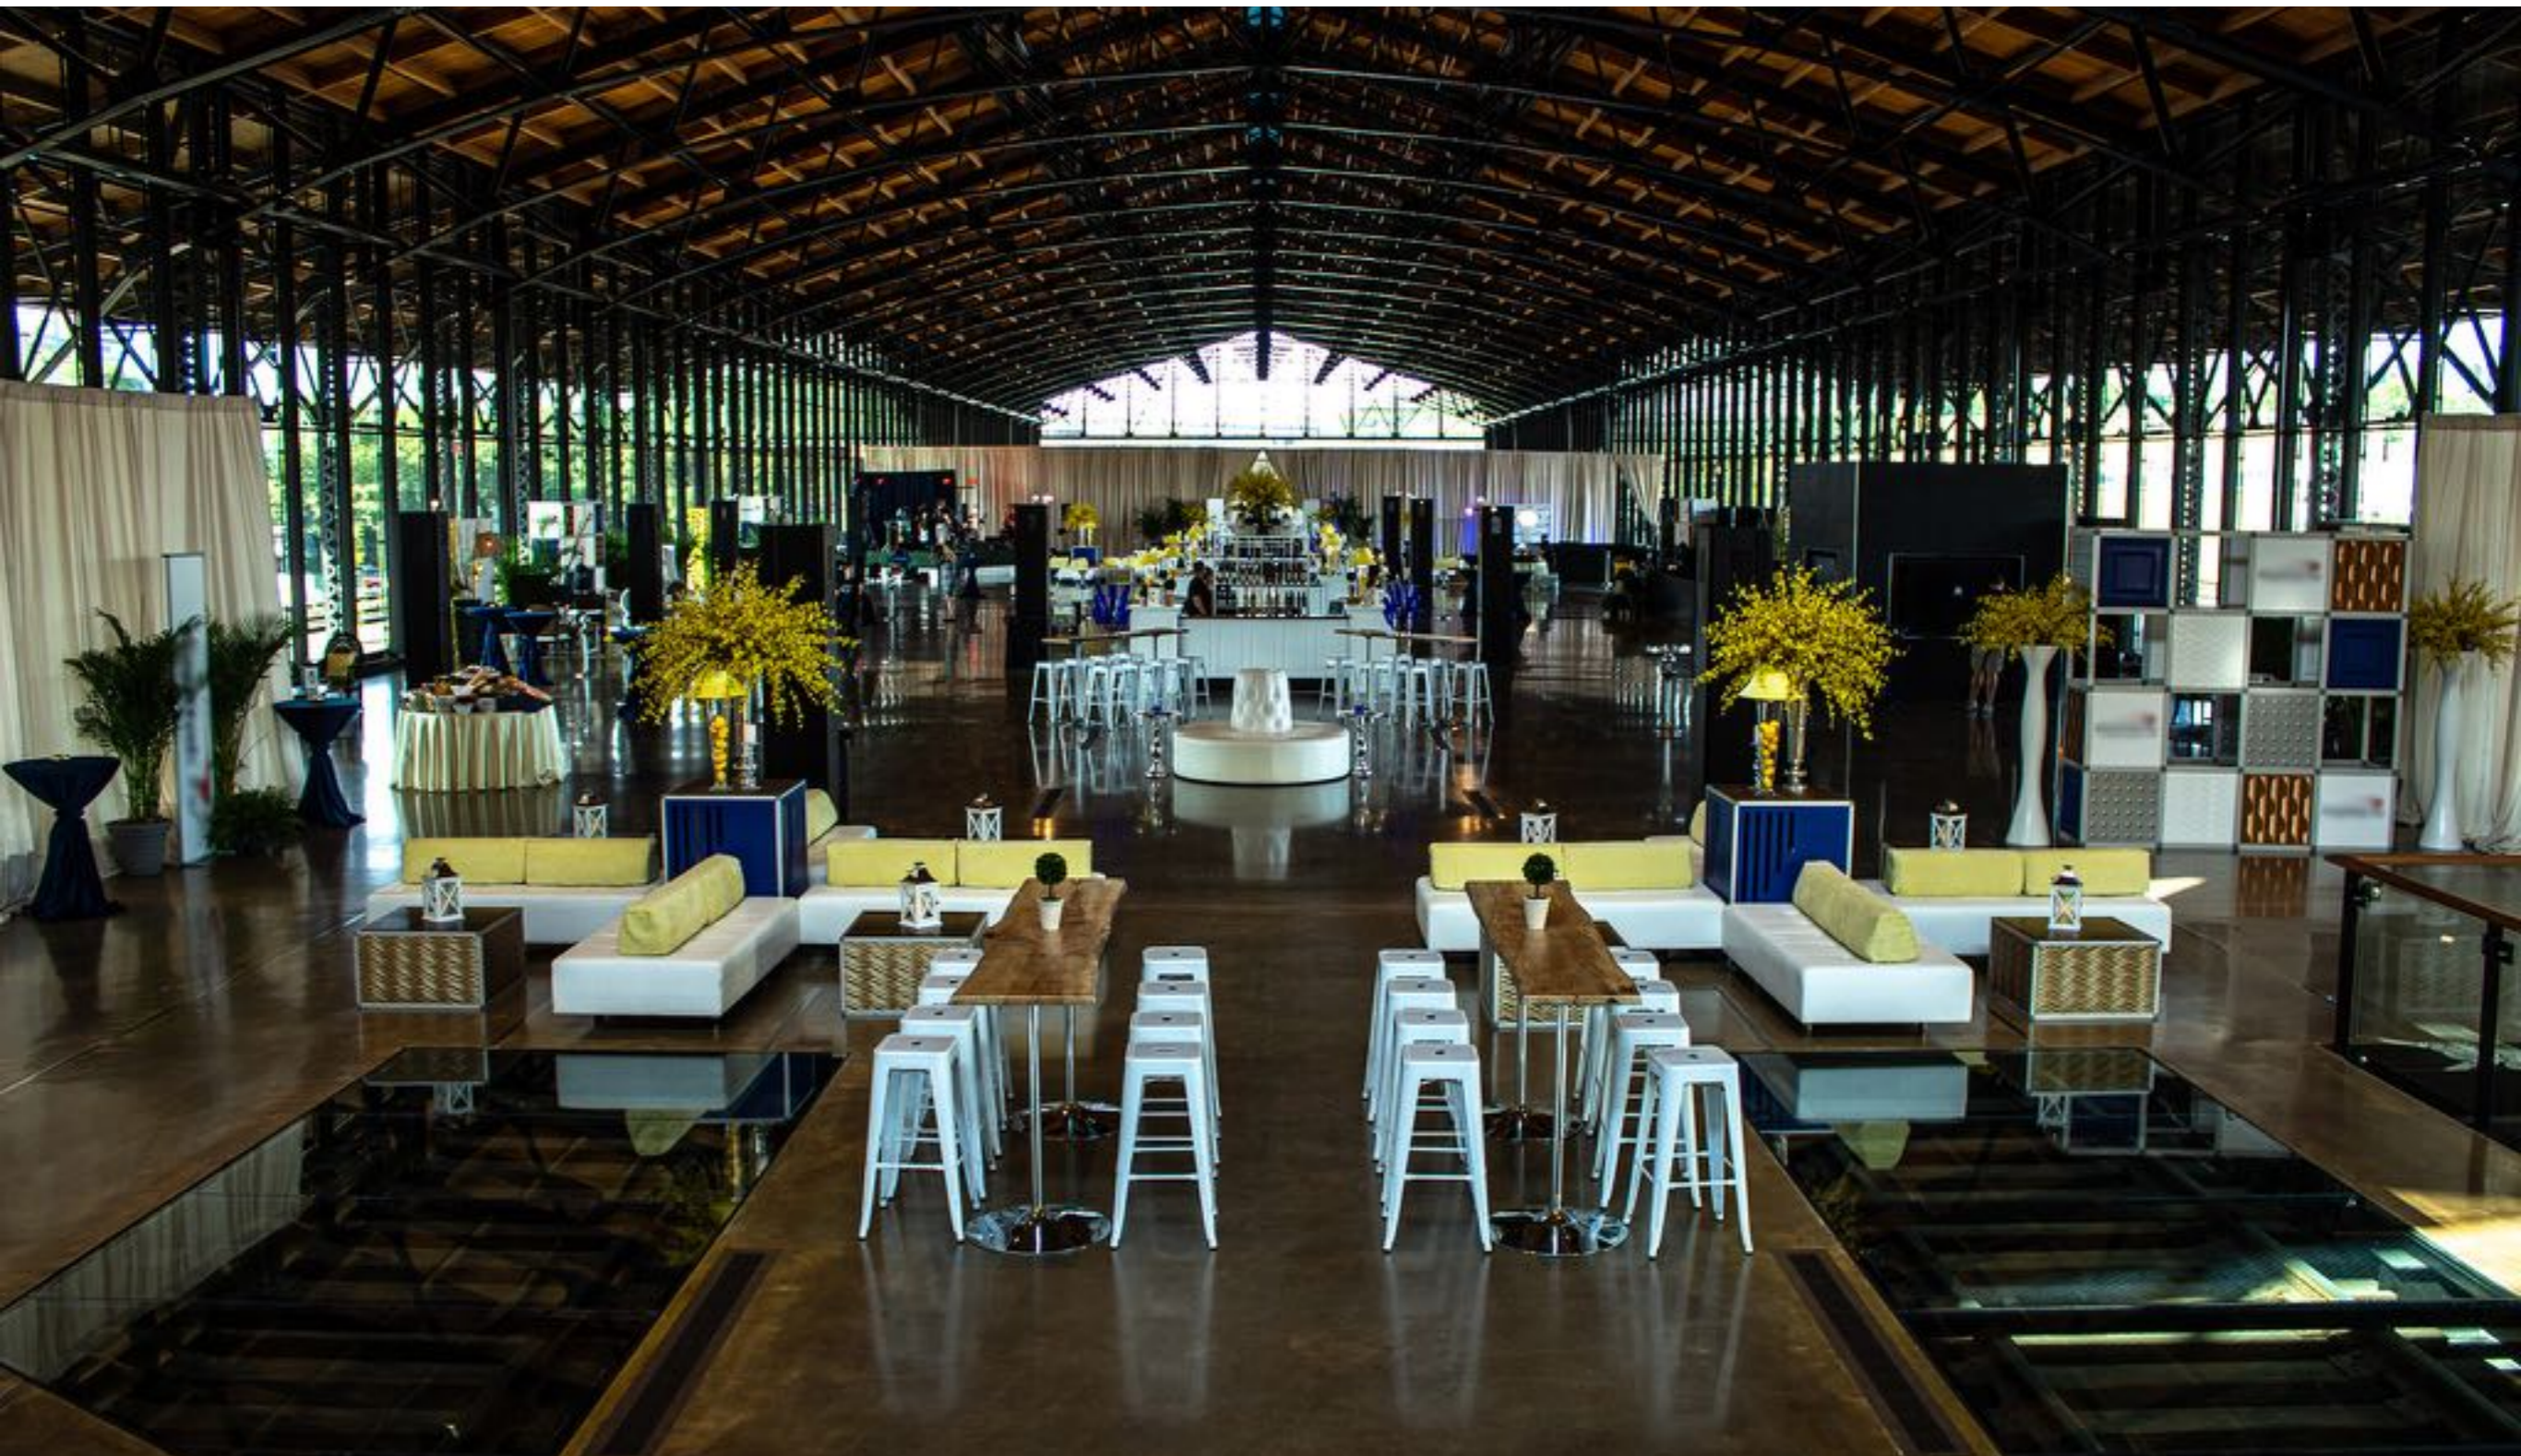

amp
events

“a direct source of unique inventory,
technical & design services”

ONE TRUCK ONE TEAM

The Train Shed

Floorplan

510ft

Branded Wall

Branded Wall

Featured Product: Live Edge Tables

Live Edge Tables

Sycamore Communal Table

Black Walnut

Preston Round Sofa

Preston Round Sofa

Communal Seating

Communal Seating

Bars

Hundreds Instock

Bars

Centerpieces

Lounge Seating

Lounge Seating

Staging

Staging

Dinner Service

Dinner Service

Stage Set

Stage Set