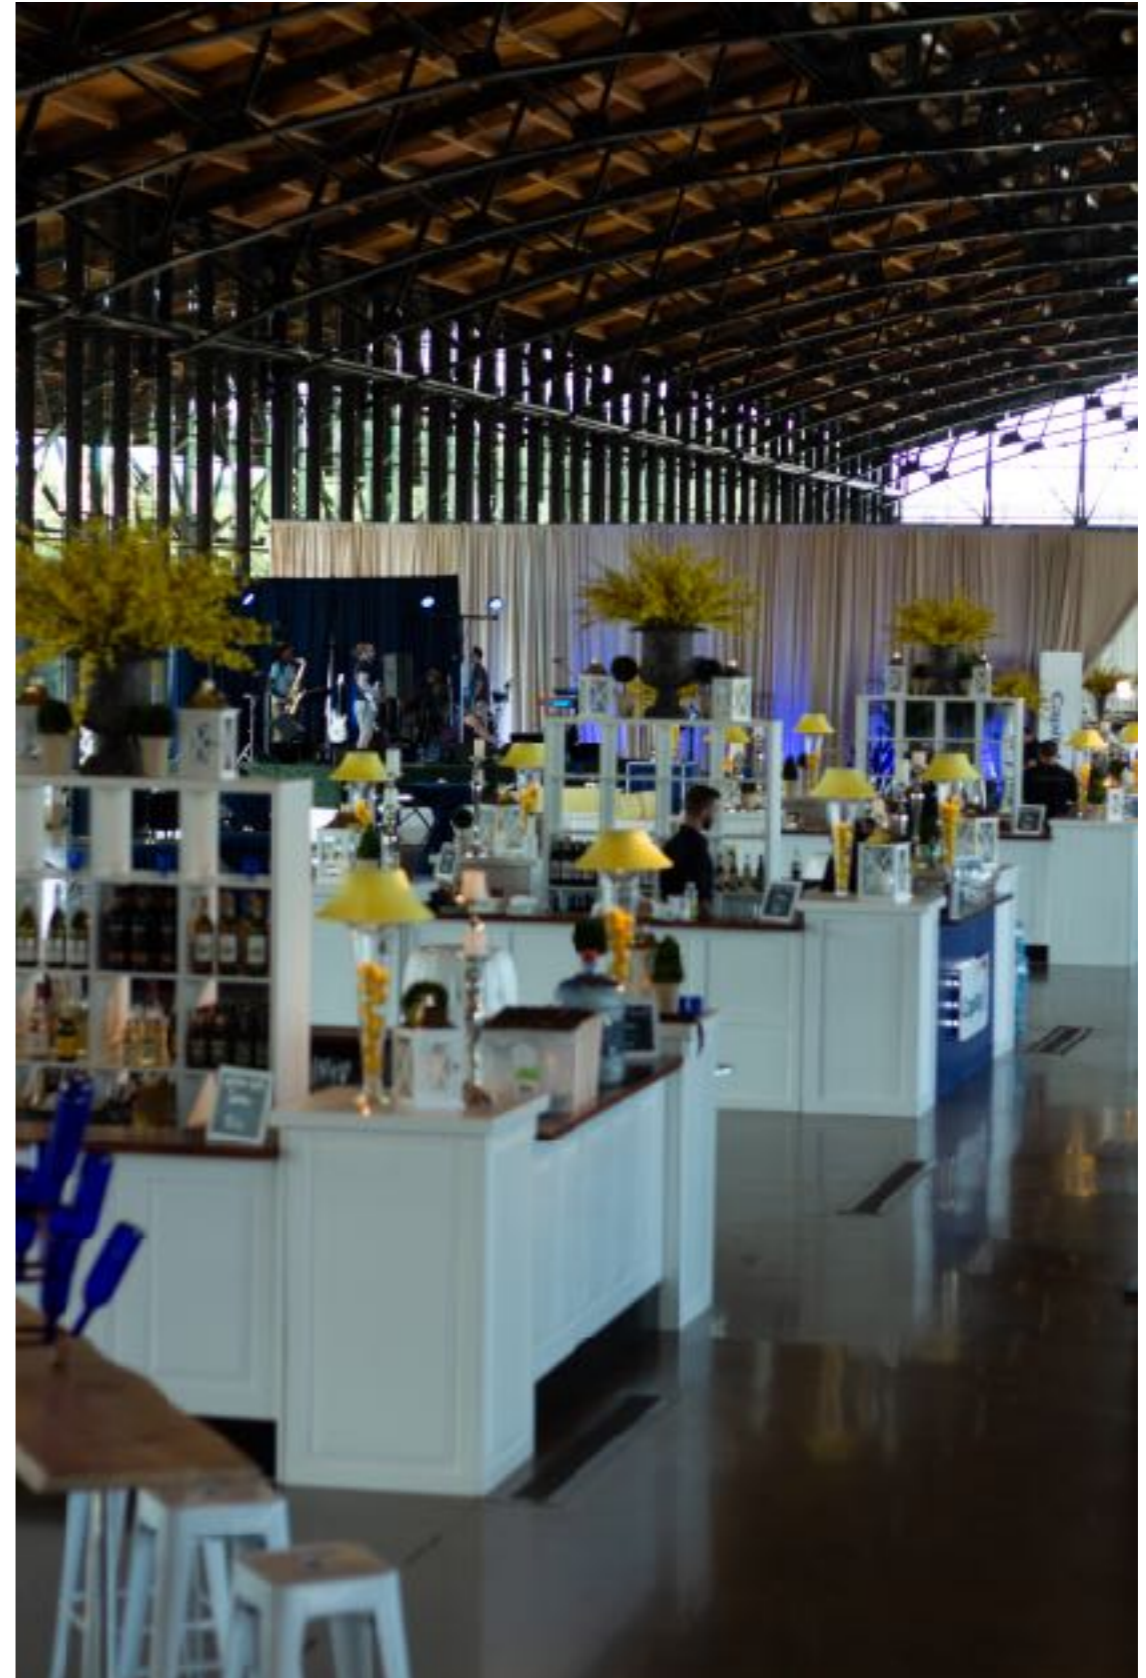

amp
events

“a direct source of unique inventory,
technical & design services”

ONE TRUCK ONE TEAM

The Train Shed

Floorplan

510ft

Branded Wall

Branded Wall

Featured Product: Live Edge Tables

Live Edge Tables

Sycamore Communal Table

Black Walnut

Preston Round Sofa

Preston Round Sofa

Communal Seating

Communal Seating

Bars

Hundreds Instock

Bars

Centerpieces

Lounge Seating

Lounge Seating

Staging

Staging