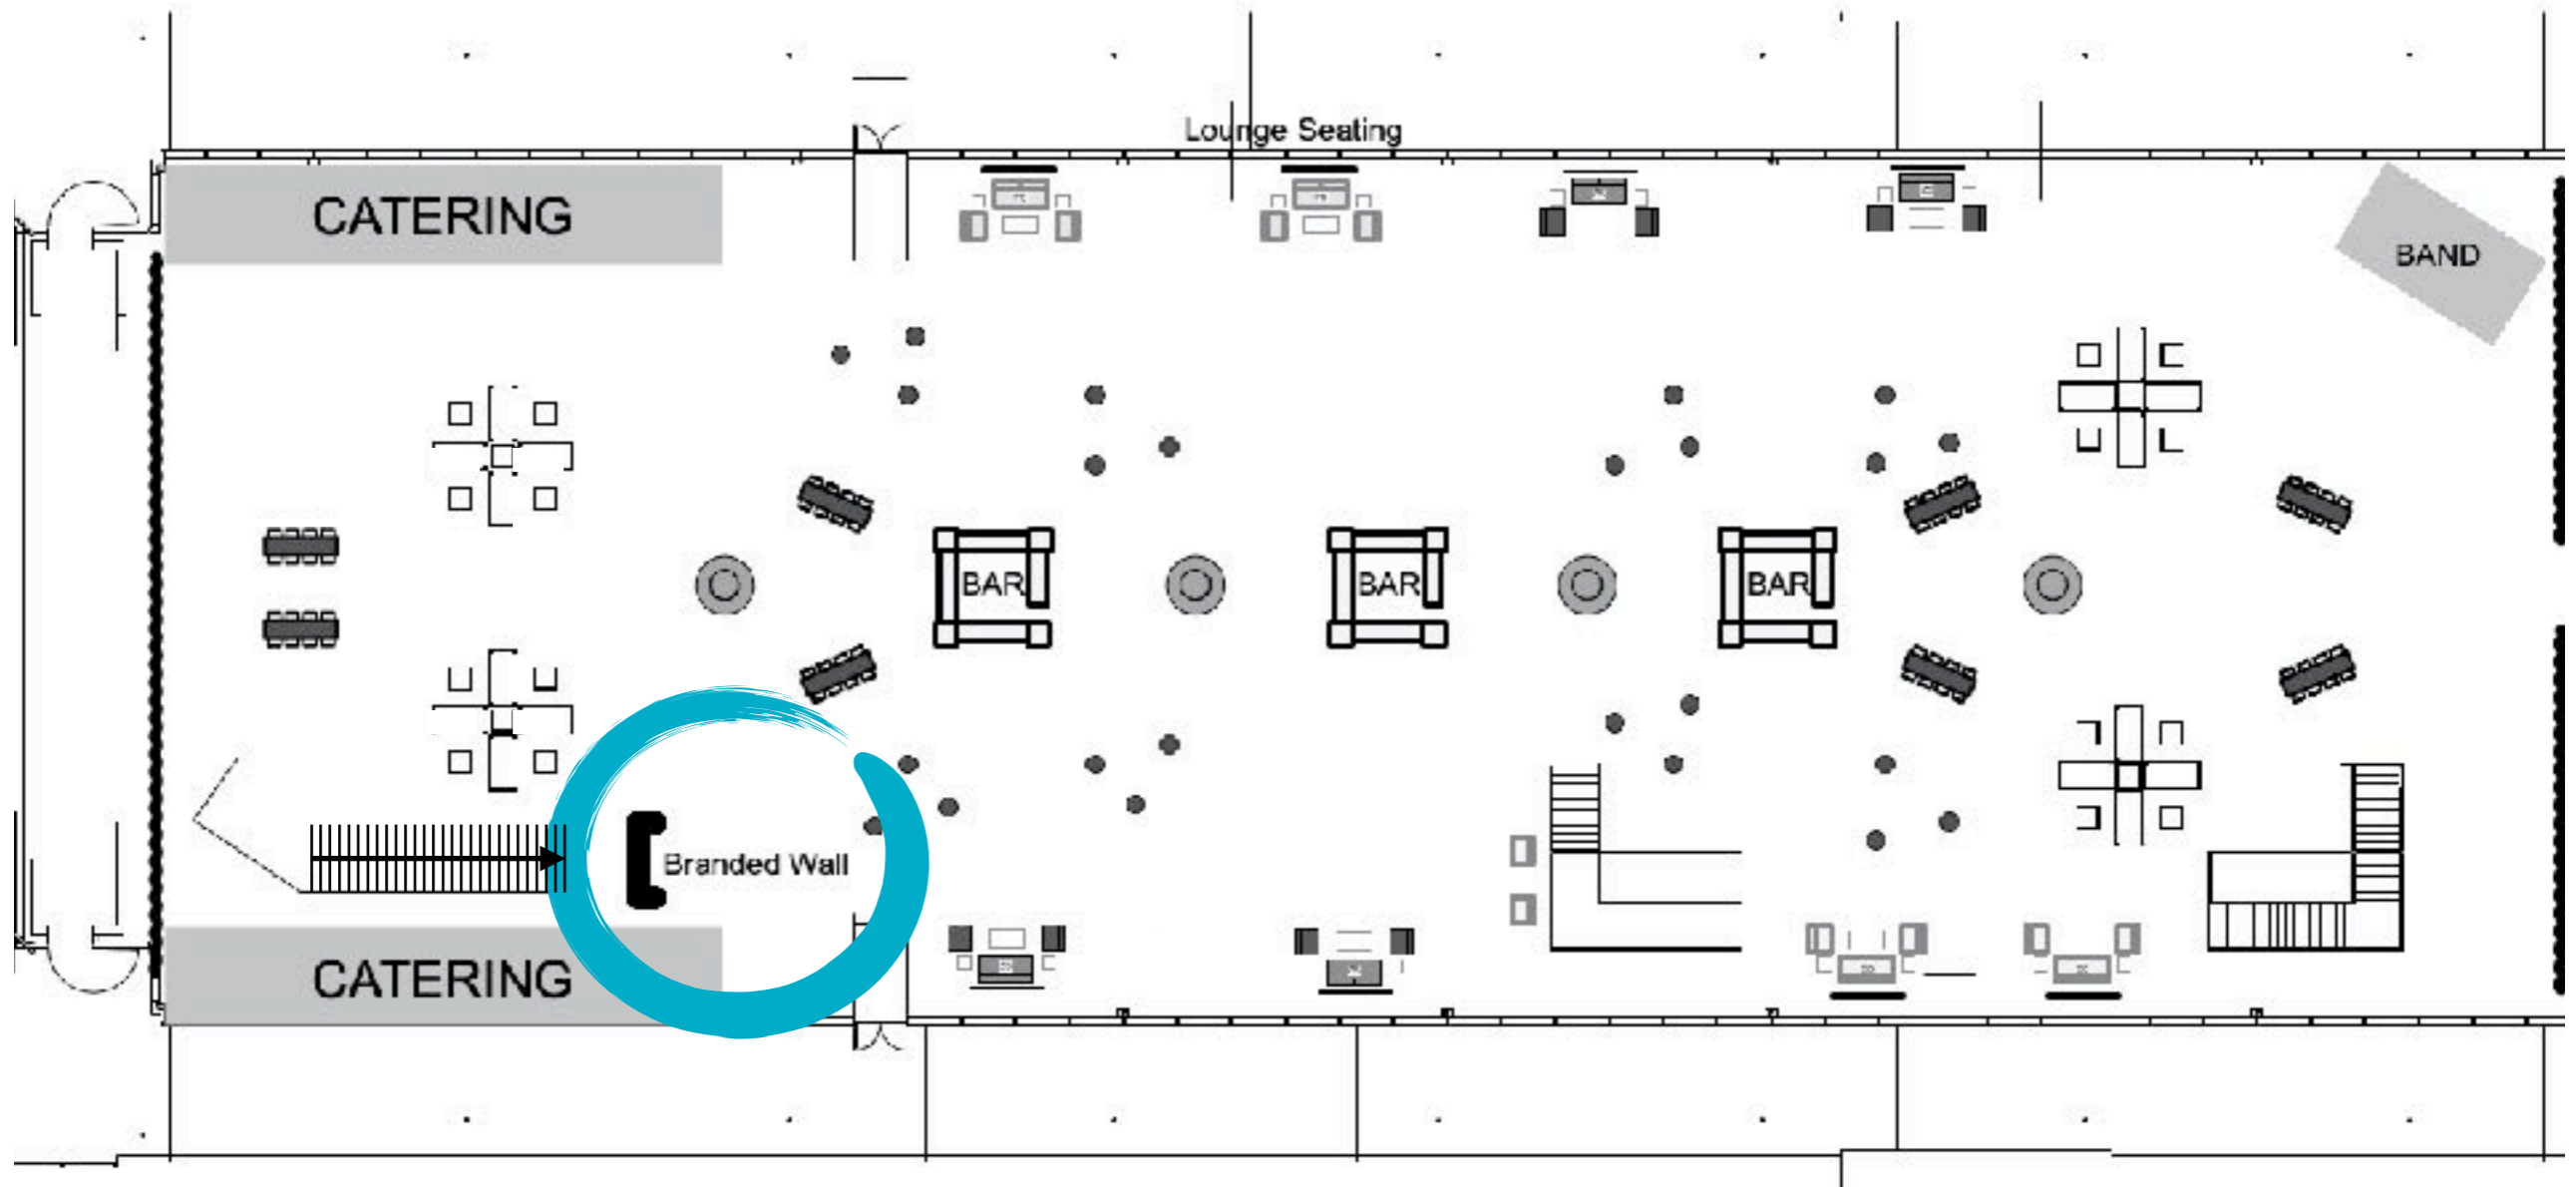

amp
events

“a direct source of unique inventory,
technical & design services”

ONE TRUCK ONE TEAM

The Train Shed

Floorplan

510ft

Branded Wall

Branded Wall

Featured Product: Live Edge Tables

Live Edge Tables

Sycamore Communal Table

Black Walnut

Preston Round Sofa

Preston Round Sofa

Communal Seating

Communal Seating

Bars

Hundreds Instock

Bars

Centerpieces

Lounge Seating

Lounge Seating

Staging

Staging

Dinner Service

Dinner Service

Stage Set

Stage Set