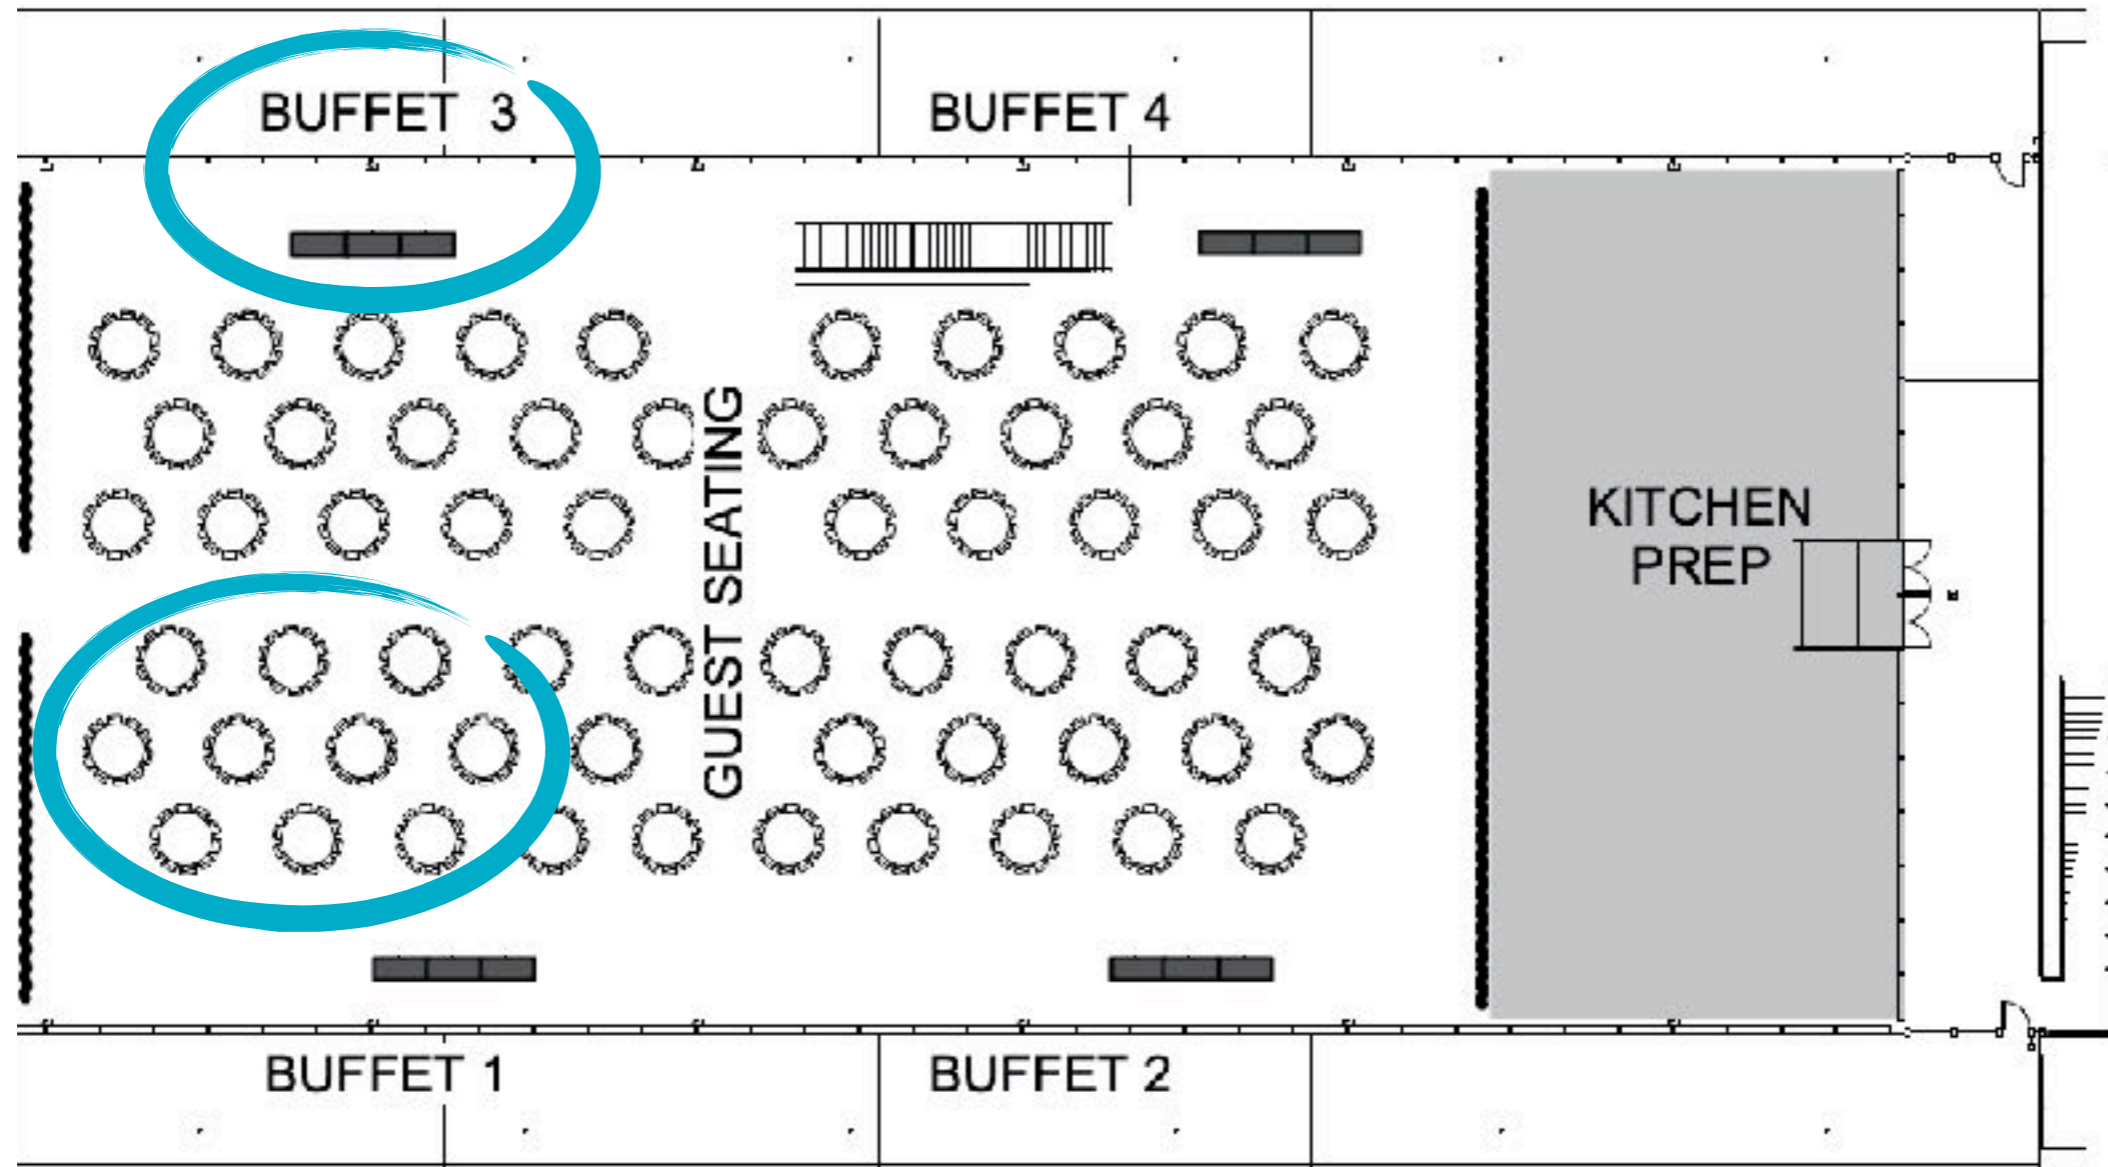

amp
events

“a direct source of unique inventory,
technical & design services”

ONE TRUCK ONE TEAM

The Train Shed

Floorplan

510ft

Branded Wall

Branded Wall

Bars

Hundreds Instock

Bars

Centerpieces

Lounge Seating

Lounge Seating

Staging

Staging

Dinner Service

Dinner Service

Stage Set

Stage Set