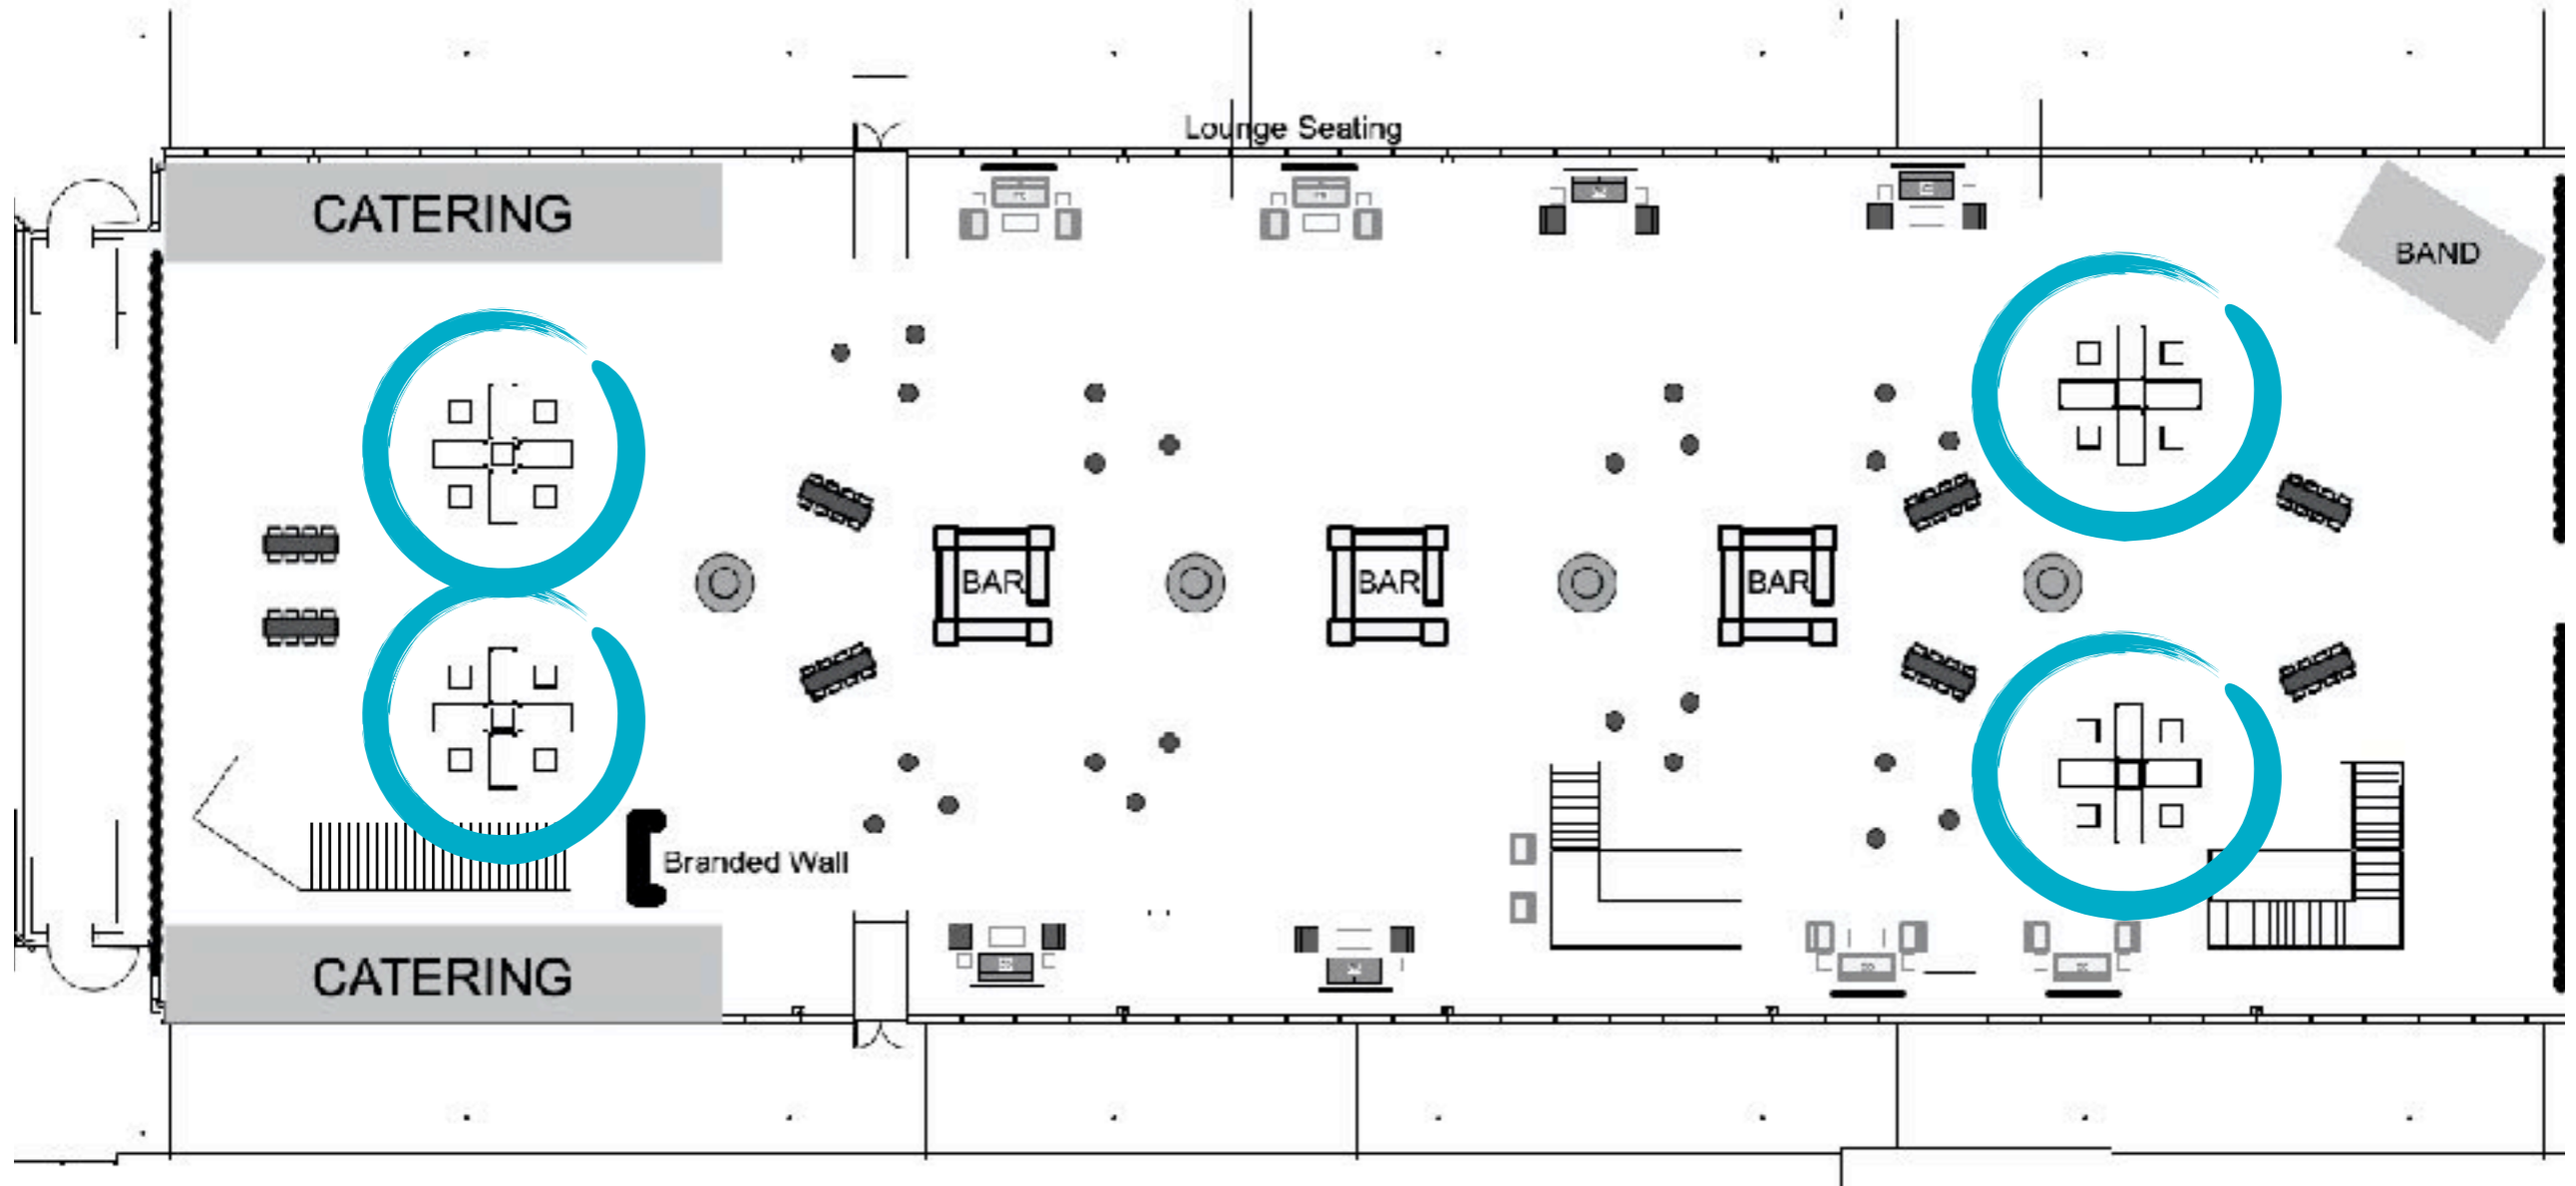

amp
events

“a direct source of unique inventory,
technical & design services”

ONE TRUCK ONE TEAM

The Train Shed

Floorplan

510ft

Branded Wall

Branded Wall

Featured Product: Live Edge Tables

Live Edge Tables

Sycamore Communal Table

Black Walnut

Preston Round Sofa

Preston Round Sofa

Communal Seating

Communal Seating

Bars

Hundreds Instock

Bars

Centerpieces

Lounge Seating

Lounge Seating

Staging

Staging

Dinner Service

Dinner Service

Stage Set

Stage Set