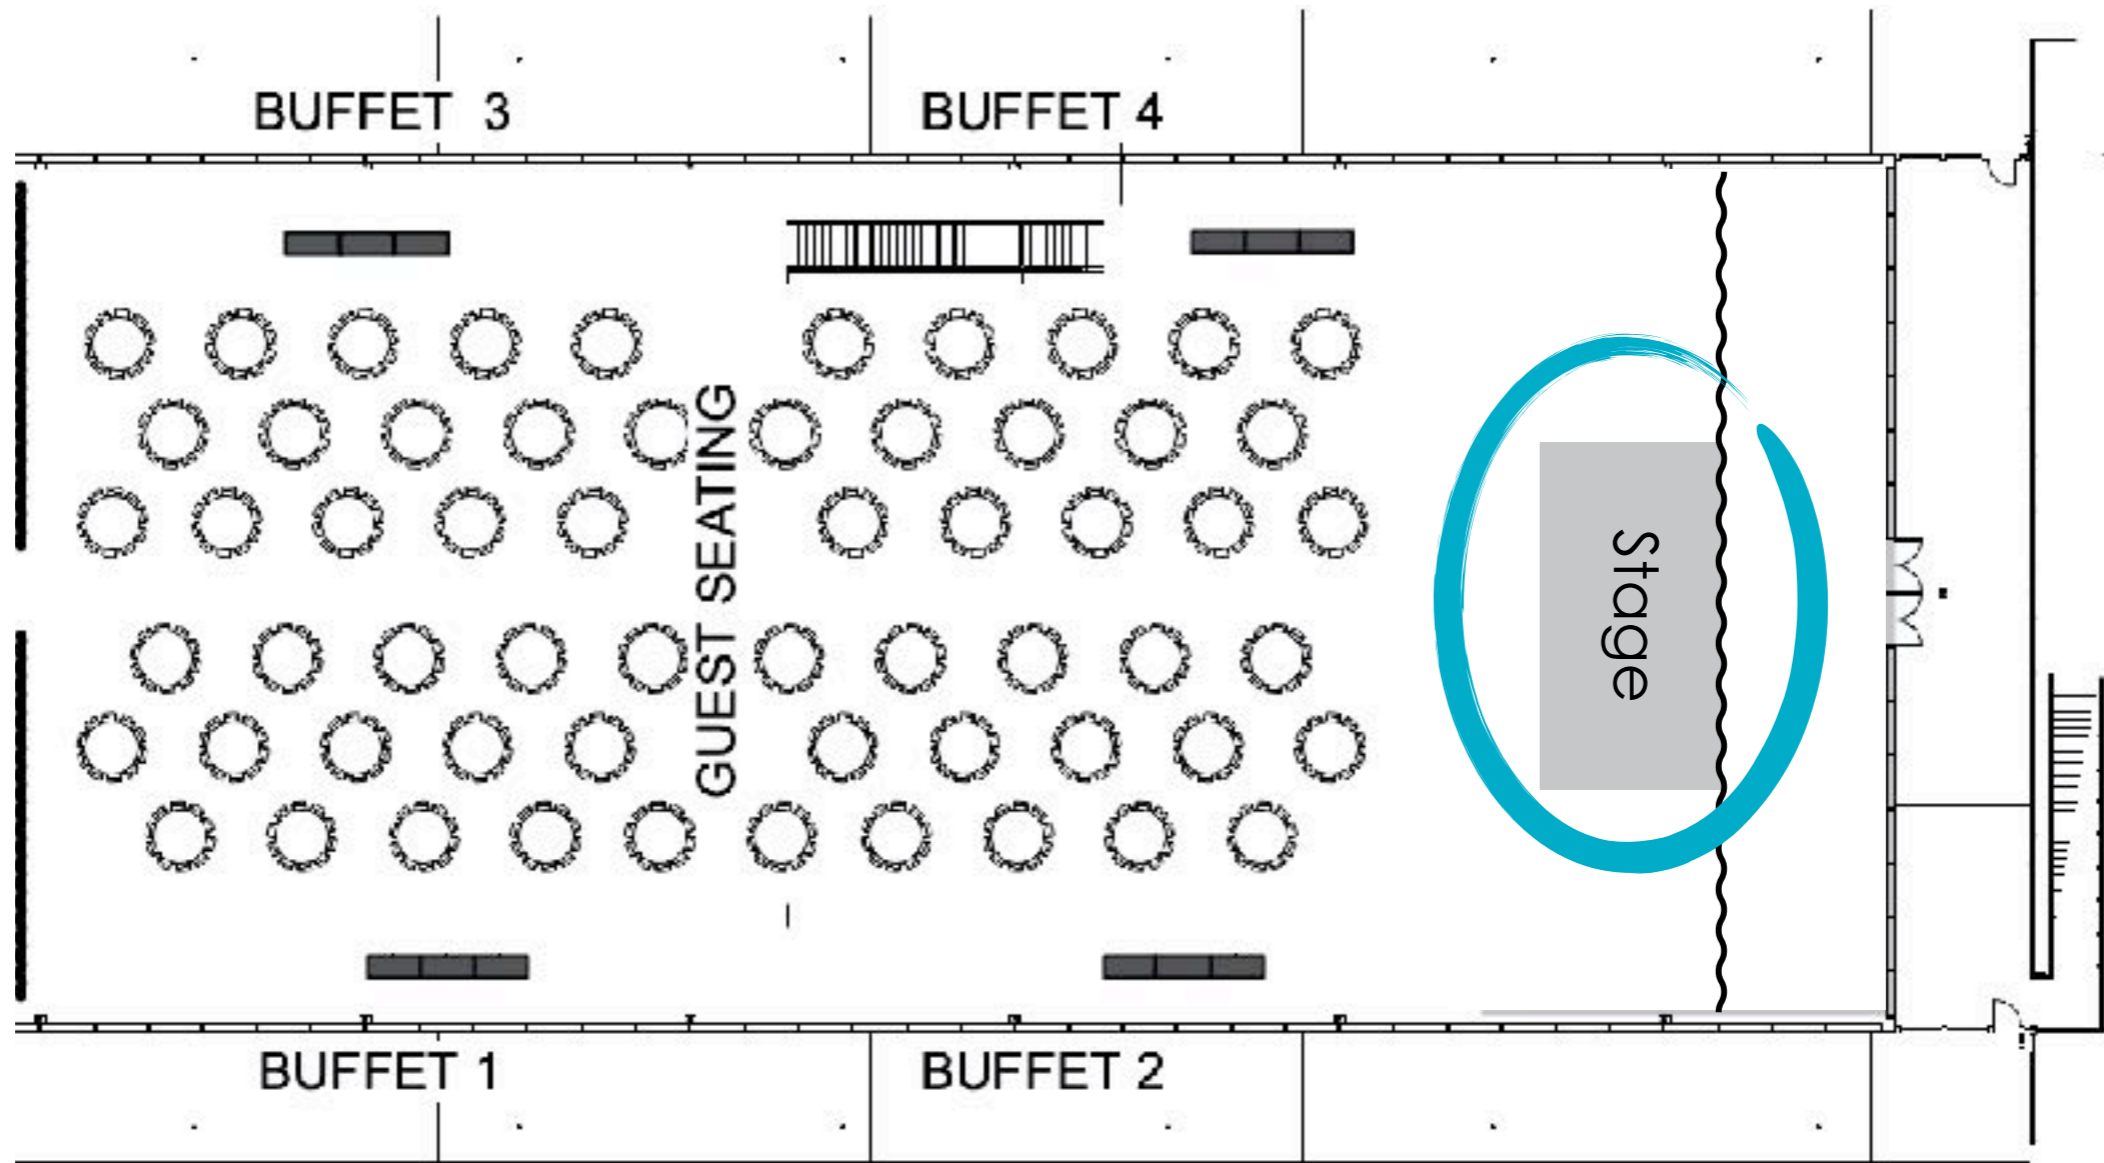

amp
events

“a direct source of unique inventory,
technical & design services”

ONE TRUCK ONE TEAM

The Train Shed

Floorplan

510ft

Branded Wall

Branded Wall

Bars

Hundreds Instock

Bars

Centerpieces

Lounge Seating

Lounge Seating

Staging

Staging

Dinner Service

Dinner Service

Stage Set

Stage Set