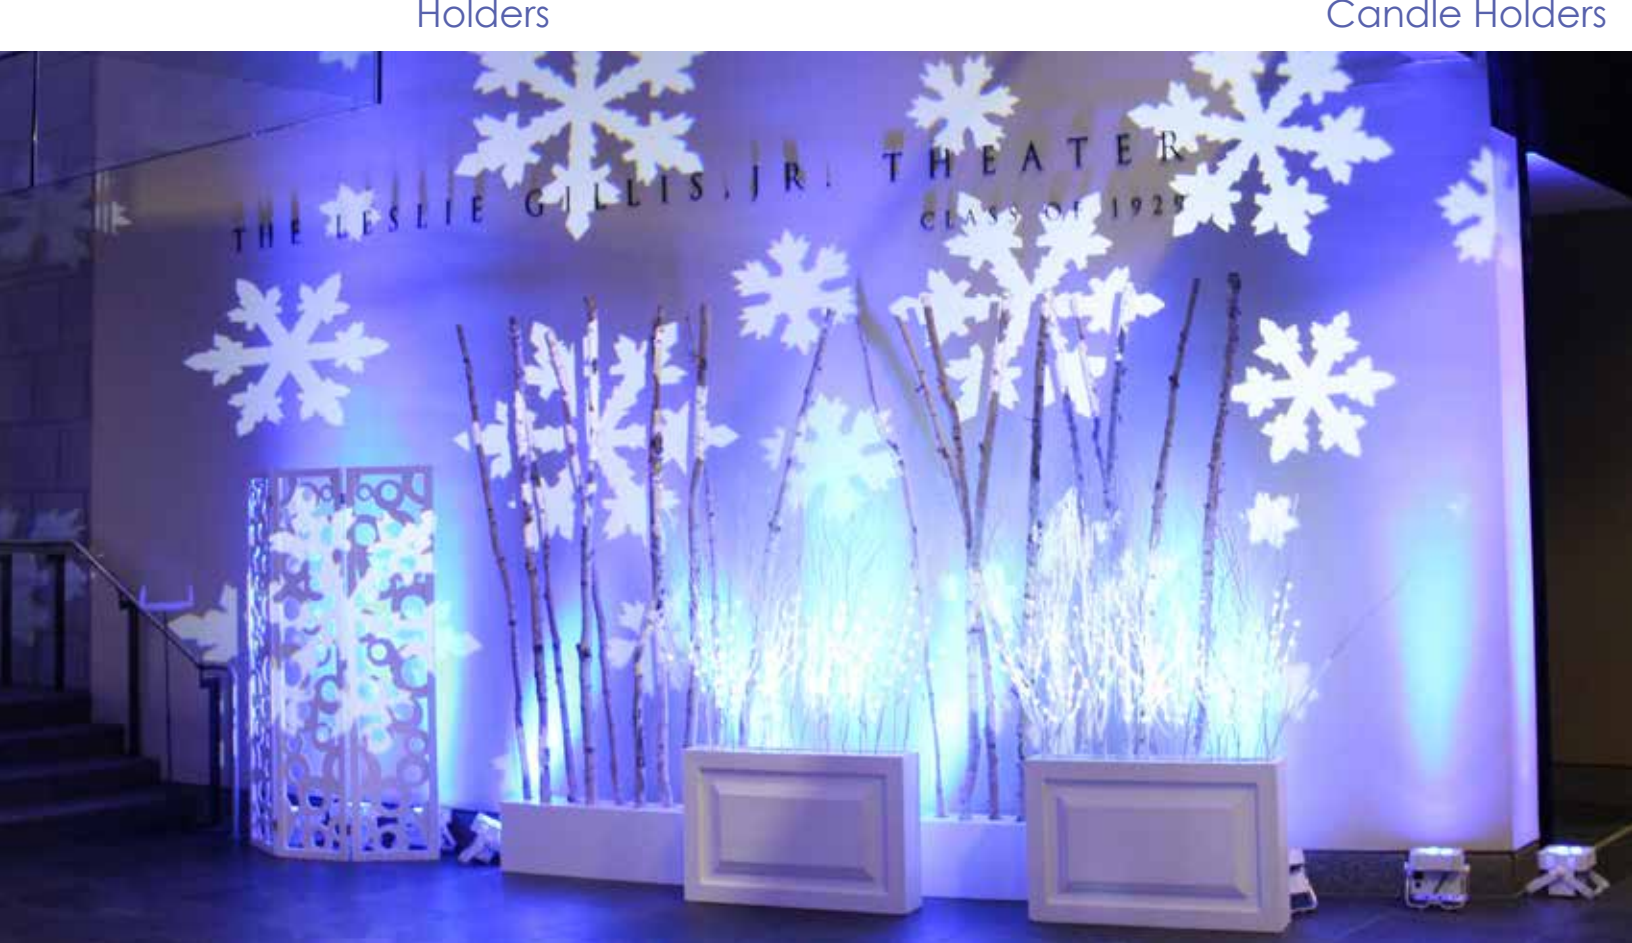

White Orchids

Acrylic Votive Holders

White Lantern

White Florals

Radiance Candle Holders