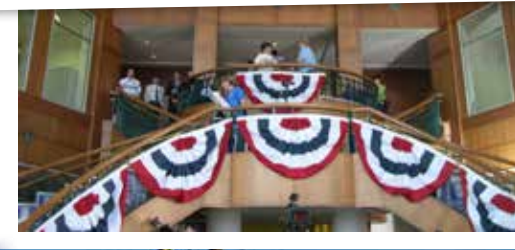

amp a

2017 Inaugural Flags Bunting, Confetti & Decor

All Presidents Available 4x8ft

Bunting

Red Carpet
Confetti

Presidential Press Kit

Lincoln's Chair Photo Op

U Street Mural Set

Ben's Chili Bowl Arch 10' x 12'

U Street Arch 10' x 12'

DC Metro Stops 2x2x8ft

Cosmo Bar