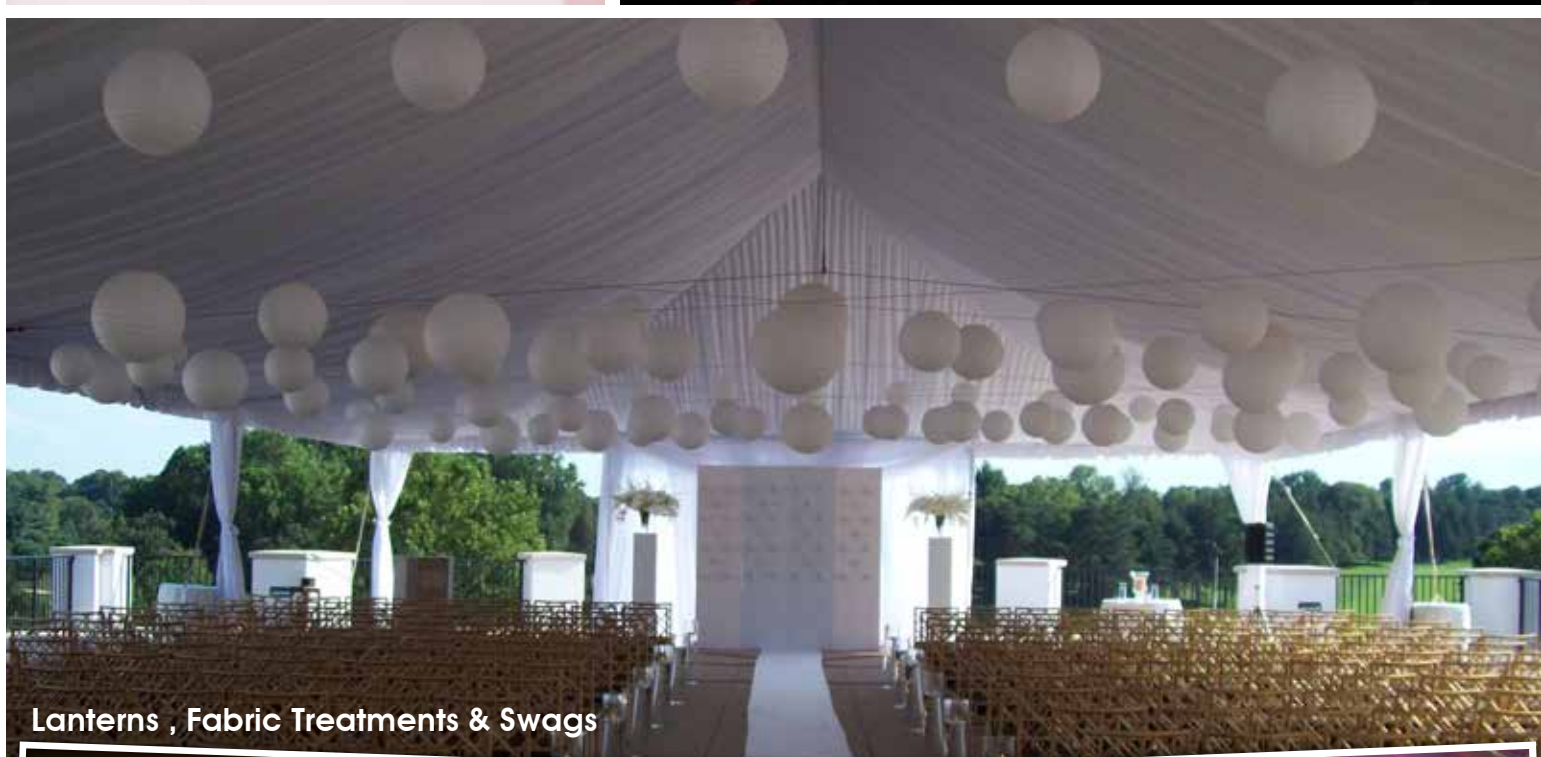

# ampa

ampa  
events

Tent Lighting, and Production Services

Wright Brothers Memorial Pavillion

OBX Hospital - Egyptian Theme

Trumpet Vases & Red Pillar Lanterns

Lounge Furniture

Lanterns , Fabric Treatments & Swags

Oxon Hill Manor

Woodend Sanctuary at the Audubon Naturalist Society

Children's Hospital - Under the Sea

Country Club of VA