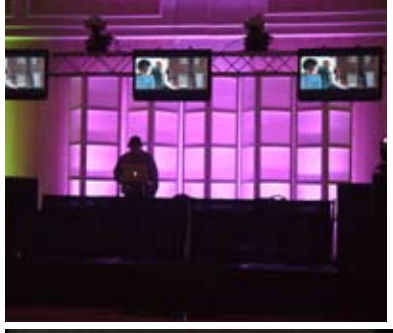

quick stage sets | renderings | fly rig systems | design | spandex forms | AV | fabric geofoms™

proscenium truss kit | stage drape kits | drape runner tracks | podiums | gobos | LEDs | tech crew

Rendering & Floorplans