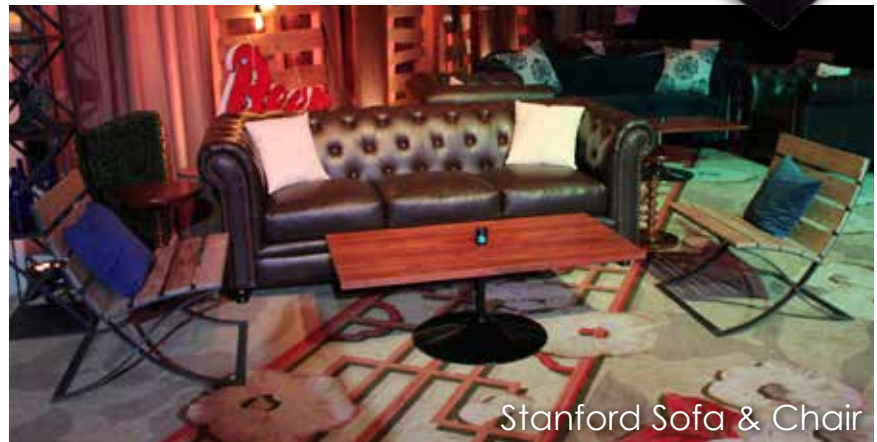

granite desk

Custom Ski Lodge Bar
Phoenixville Foundry, PA

Barcelona Wood Slat Chair

Knotty Pine Bar 6.5ft

Full Service or Rent from **30,000+** sq ft of Inventory

Lounge Seating
8ft Birch Centerpieces

Knotty Pine Square Table 42''x4''x4''

Ski Lodge Fireplace

Chestnut Stain Communal Tables
Phoenixville Foundry, PA

Design, Fabrication & Management Services

Mahogany Table
2x8ft @ 42" Bar Height

8ft

Lounge Furniture & Rug

Stanford Sofa & Chair