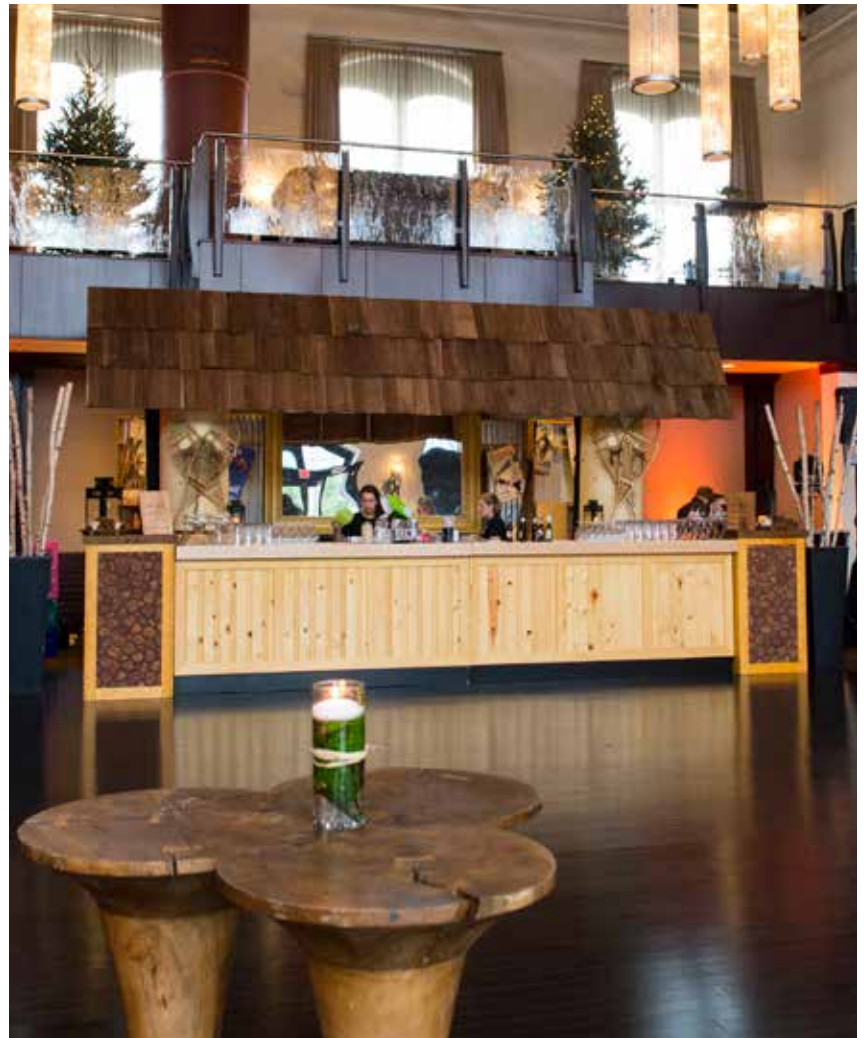

ampro

Event Design | Production

& Rentals

SKI LODGE

Custom Ski Lodge Bar

Vintage Metal Signs

Before

wall lights

granite desk

Custom Ski Lodge Bar
Phoenixville Foundry, PA

Barcelona Wood Slat Chair

Knotty Pine Bar 6.5ft

Full Service or Rent from **30,000+** sq ft of Inventory

Lounge Seating
8ft Birch Centerpieces

Knotty Pine Square Table 42''x4''x4''

Ski Lodge Fireplace

Chestnut Stain Communal Tables
Phoenixville Foundry, PA

Design, Fabrication & Management Services

Mahogany Table
2x8ft @ 42" Bar Height

8ft

Lounge Furniture & Rug

Stanford Sofa & Chair