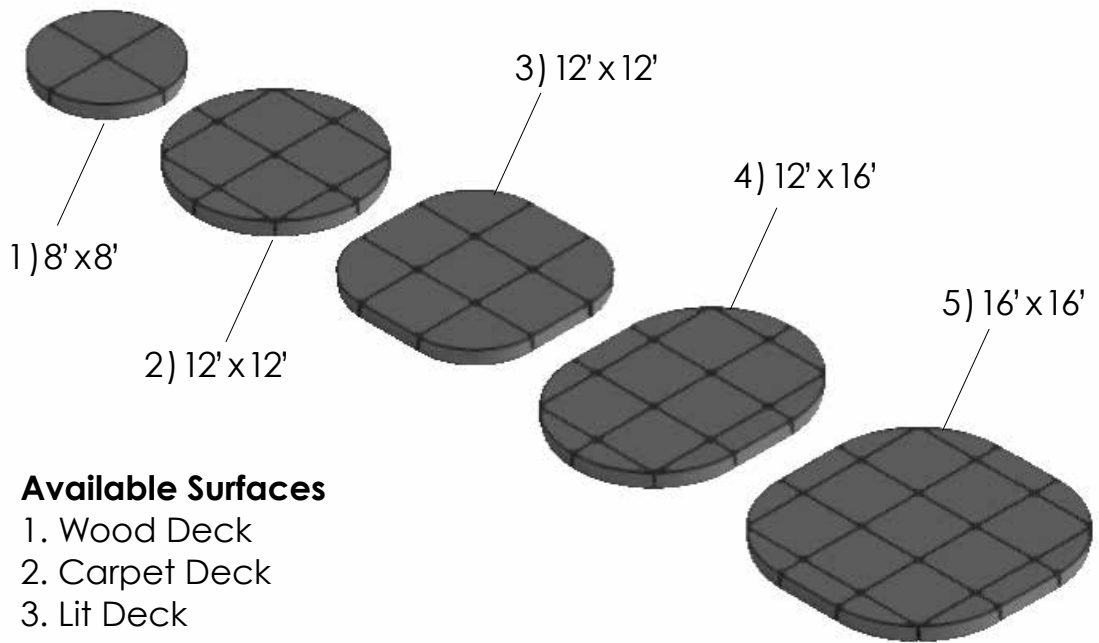

ROUND STAGES

8 x 12ft Round Lit Stage Deck

Available Surfaces

1. Wood Deck
2. Carpet Deck
3. Lit Deck

8 x 8ft Round Carpeted Stage Deck

LIT STAGE