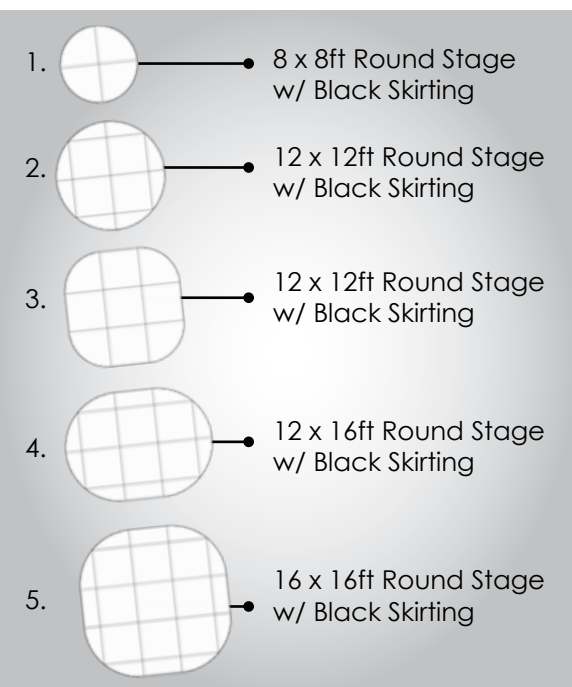

ROUND STAGES

8 x 12ft Round Lit Stage Deck

Available Surfaces

1. Wood Deck
2. Carpet Deck
3. Lit Deck

8 x 8ft Round Carpeted Stage Deck

LIT STAGE