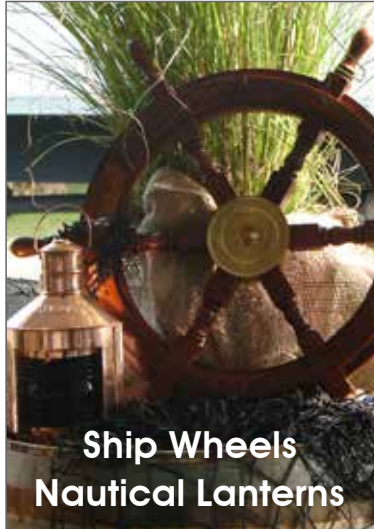

Rope Accent Table
22" x 22" x 22.5"

Rent Online!

Product Info
Online 24/7

Seahorse Accent Table

Weathered Wood Trunks

Weathered White Anchor Table

You May Also Like...

Spacer Sofa

Dock Tables

Splitback Chair

Signal Flags

Teak Bench

Light House Lantern

Ship Wheels
Nautical Lanterns

Wood Floats

Port Holes 4x4ft