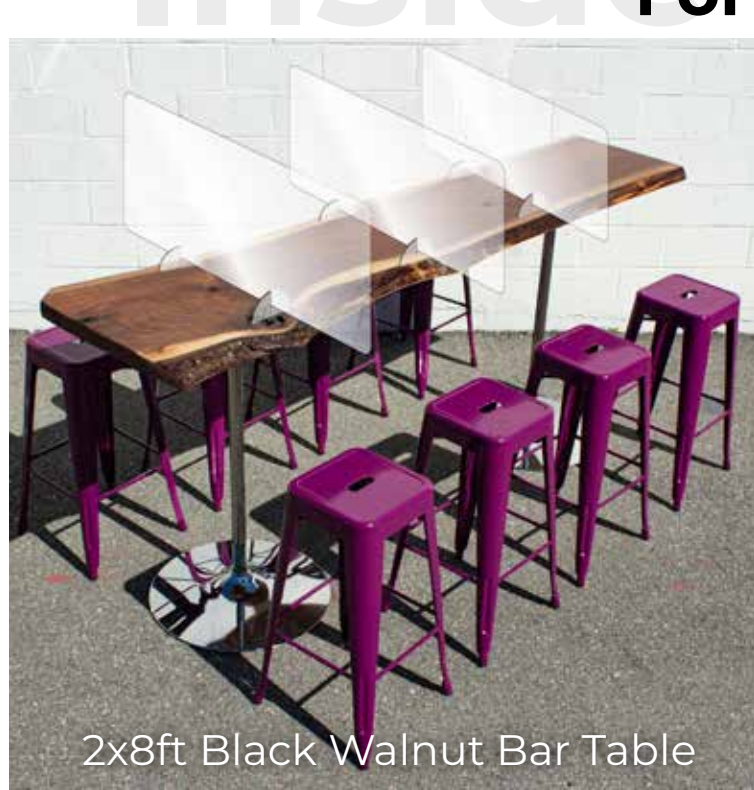

### Plexiglass Sneeze Guards, Partitions & Barriers

Counter Top Sneeze Guards

Plexiglass Sneeze Guards

Right Angle Corner Sneeze Guard Walls

Bar Seating Sneeze Guard

4x8ft Sneeze Guard Walls w/ Designer Panels

### Custom Countertops, Tables & Barstools For Sale

2x8ft Black Walnut Bar Table

2x8ft Sycamore Bar Table

2x2ft Black Walnut-Table

2x2ft Sycamore Table

Custom Countertops  
Permanent Solutions  
Glass Frame Sneeze Guards  
Black Walnut Live Edge Counter Top