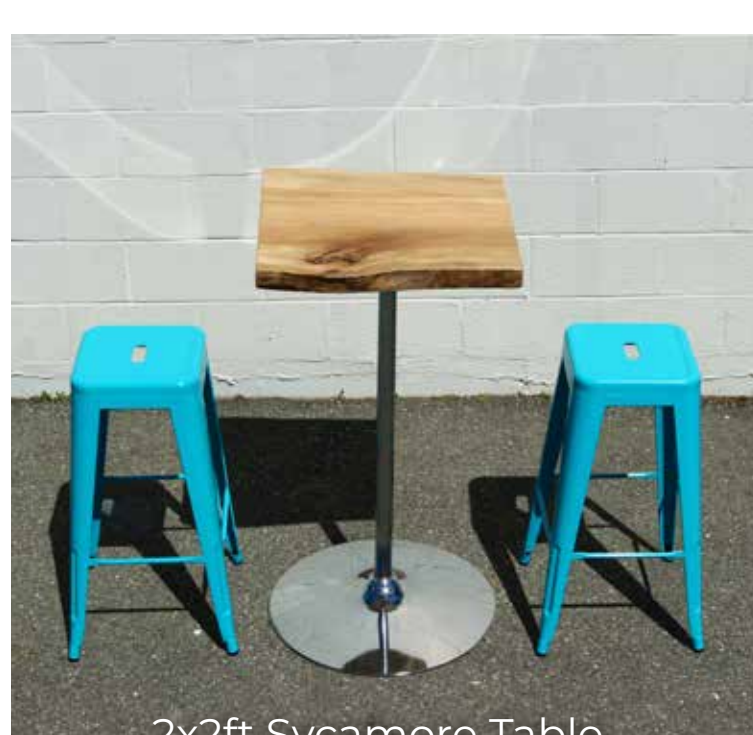

### Café Patio Boundaries

White Picket Fence w/ Planters

### Custom Countertops, Tables & Barstools For Sale

2x8ft Black Walnut Bar Table

2x8ft Sycamore Bar Table

2x2ft Black Walnut-Table

2x2ft Sycamore Table

Custom Countertops  
Permanent Solutions  
Glass Frame Sneeze Guards  
Black Walnut Live Edge Counter Top