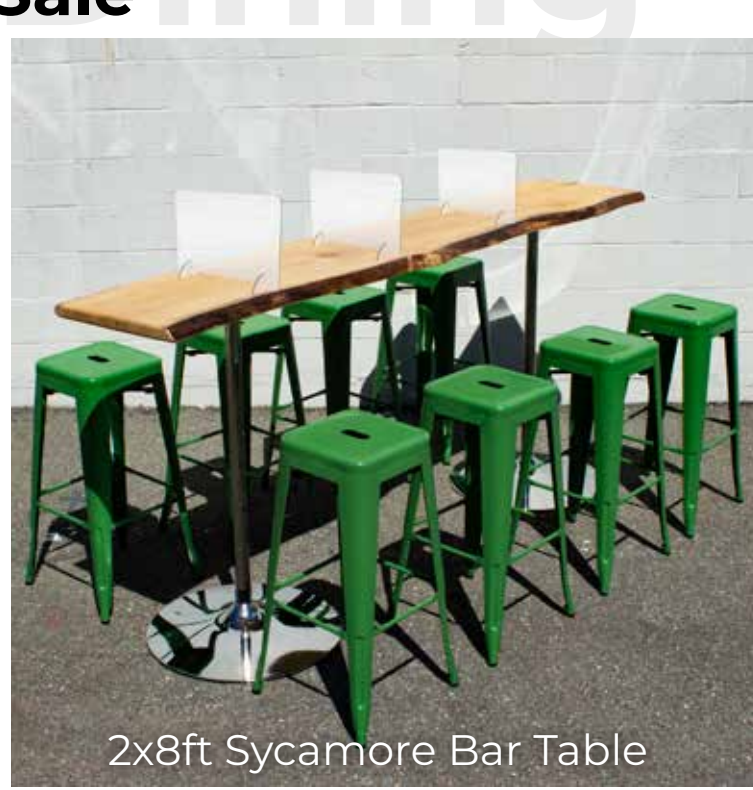

Planter Boxes & Fencing Custom Design, Fabrication & Installation

Café Patio Boundaries

Cafe Seating

Market Umbrellas For Sale

Plexiglass Sneeze Guards, Partitions & Barriers

Custom Countertops, Tables & Barstools For Sale

Custom Countertops
Permanent Solutions
Glass Frame Sneeze Guards
Black Walnut Live Edge Counter Top