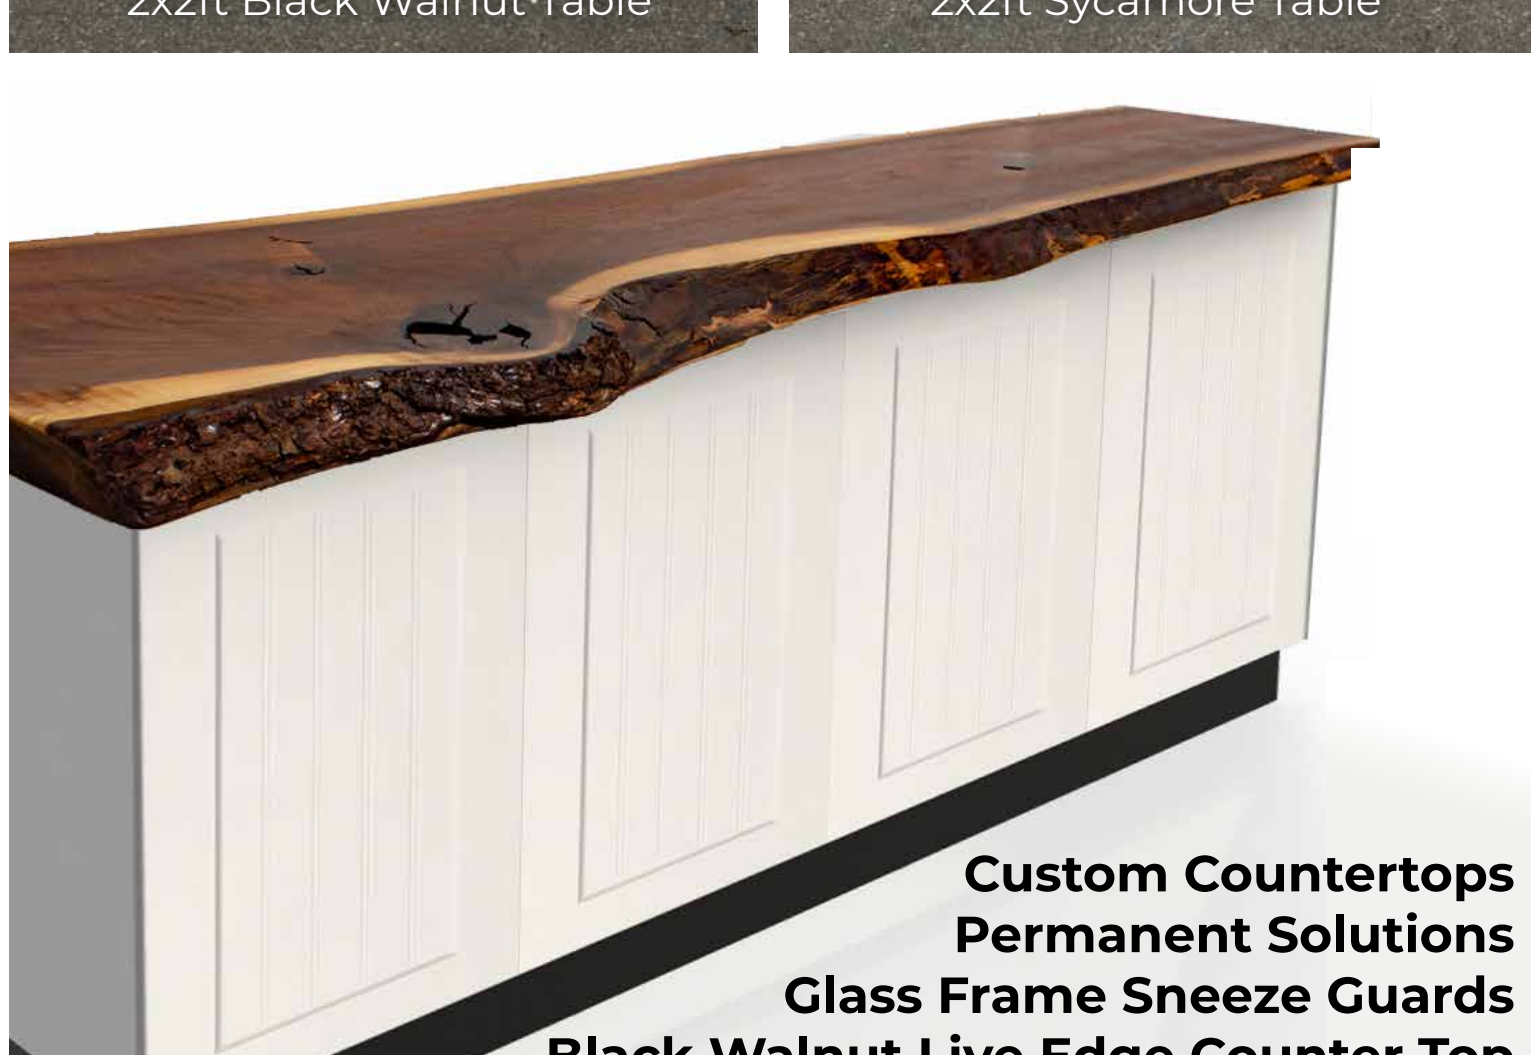

### Custom Countertops, Tables & Barstools For Sale

2x8ft Black Walnut Bar Table

2x8ft Sycamore Bar Table

2x2ft Black Walnut-Table

2x2ft Sycamore Table

Custom Countertops  
Permanent Solutions  
Glass Frame Sneeze Guards  
Black Walnut Live Edge Counter Top