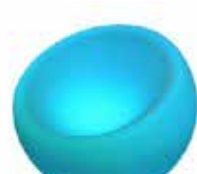

POP ART THEME DECOR

Mod Curved Bench (Lit Product)
17.5"W x 20"H x 31"D

Glow Bubble Chair
36"W x 30"H x 36"D

Cube Sofa
86"W x 35"H x 70"D

Z Stainless-Steel Barstool with White Seat
18"W x 34"H x 18"D

Lit Pedestal
18"W x 42"H x 18"D

GLOW LOUNGE SEATING

LIT SPANDEX TORNADOS

POP ART GRAPHIC COLUMNS & TABLES

Spandex Tornado
9"W x 14"H x 9"D

Keith Haring Coffee Table
30"W x 18"H x 30"D

Lithograph Print
48"W x 48"L x 0.125"D

Spindle End Table
17"W x 22"H x 17"D