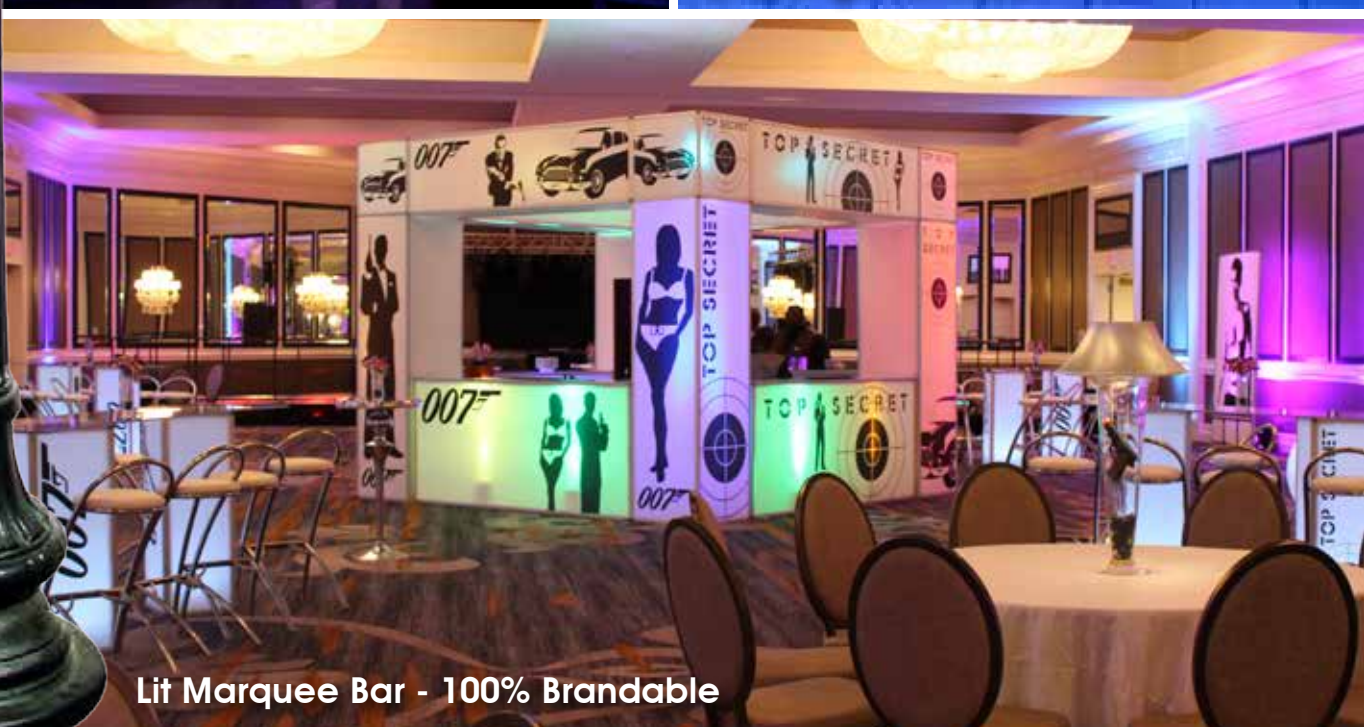

ampa

James Bond

Lit Marquee Bar - 100% Brandable

Lit 4x8ft Walls

Lit Seating Group

8ft Tall Movie Posters

6ft

Communal Bar Table w/ Bar Stools

Lit LED Walls

Lit Lounge Furniture

Lit Marquee Bar - 100% Brandable