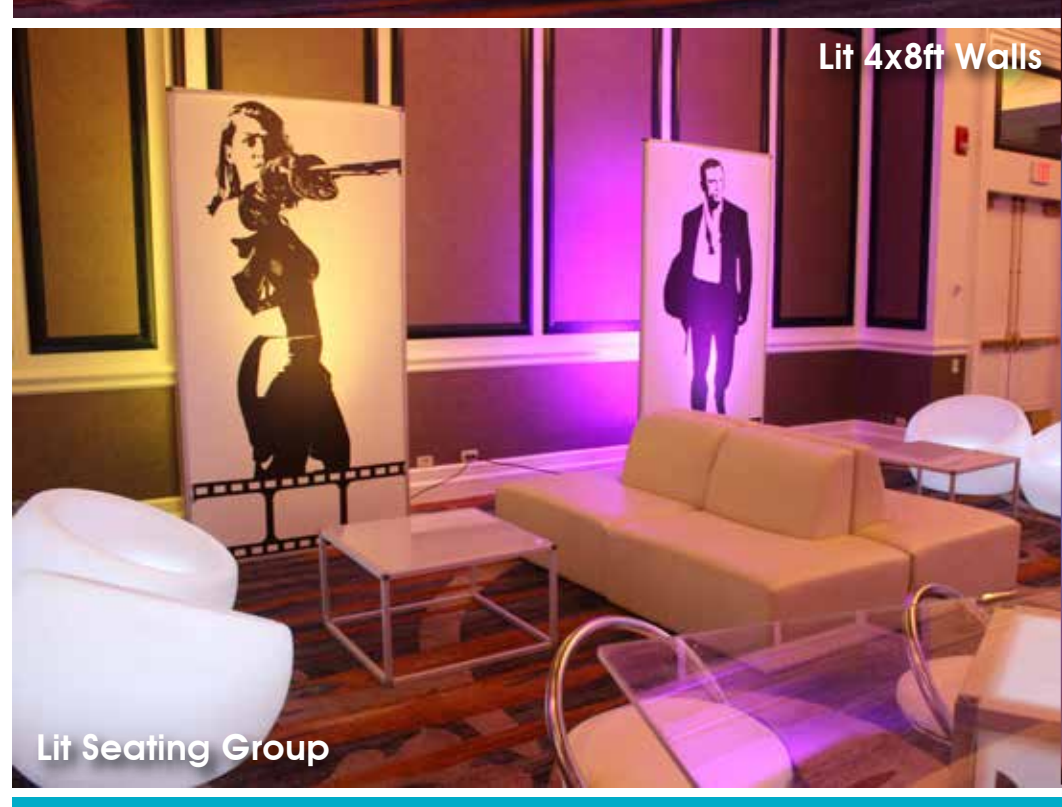

ampa

James Bond

Lit Marquee Bar - 100% Brandable

Lit 4x8ft Walls

Lit Seating Group

8ft Tall Movie Posters

6ft

Communal Bar Table w/ Bar Stools

Lit LED Walls

Lit Lounge Furniture

Lit Marquee Bar - 100% Brandable