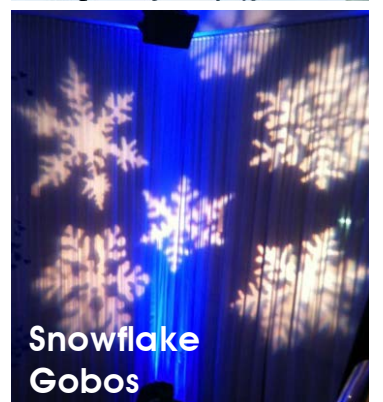

WINTER WONDERLAND

LED Lit Walkways

Themed Stage Sets

Wonderland Centerpieces

Lounge Furniture
Drapery
Chandeliers

Snowflake Gobos

Rent Decor in a Click

Spandex Geo
Form Lit Column
17" x 72" x 17"

Cobalt Blue
Votives
2.25" x 2.75"

LED Blossom Tree
36" x 96" x 36"

Odyssey Sofa
102" x 41" x 35"

Polished Aluminum Round
20" x 24" x 20"

Ghost Chair Clear
Polycarbonate
21" x 36" x 22"

Disco Ball
12"

Decorative Lighting