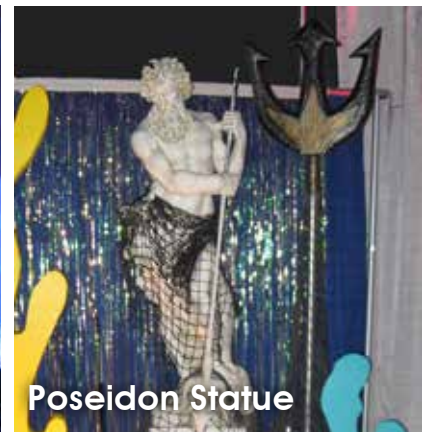

UNDER THE SEA

HIRE Full Service Decorating

Sea Treasure Props

Theme Decorating & Lighting

Poseidon Statue

DROP OFF Rentals & Installation Services

Clam Shell

Conical Shell

Seahorse Statue

Dolphin Statue

Rent Decor Online

Neptune

24" x 72" x 24"

Red Clam Shell

15" x 15" x 6"

Jellyfish