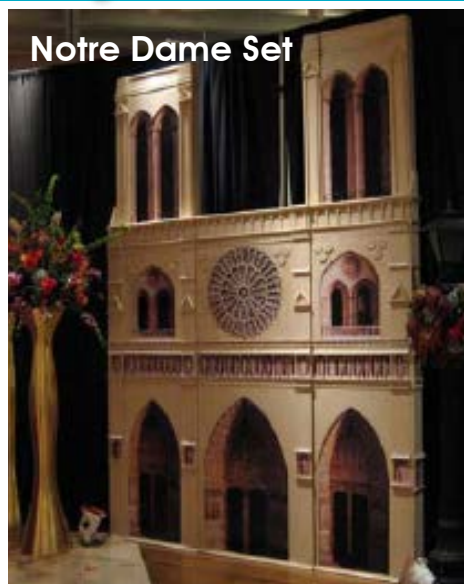

Paris Romance

Full Service & Drop-off Rentals Available

Arch De Triomphe Set

Notre Dame Set

7' Eiffel Tower

Parisan Store Front

Parisan Boutique

Night Sky Lighting Effects

www.ampaevents.com

| 804.358.5451

| info@ampaevents.com

Rent Decor Online

Church Mirror
23.5" x 60"

Ivy Ball Topiary
12" x 66" x 12"

Boxwood Hedges
37" x 32" x 8"

Street Lamp Post with French Sign
24" x 6" x .25"

Wood Bistro Chair
27" x 35" x 26"

Teak Bench
60" x 34" x 20"

Eiffel Tower
48" x 84" x 48"

Wrought Iron Bench
48" x 20"

Custom Lighting and Drape Treatments