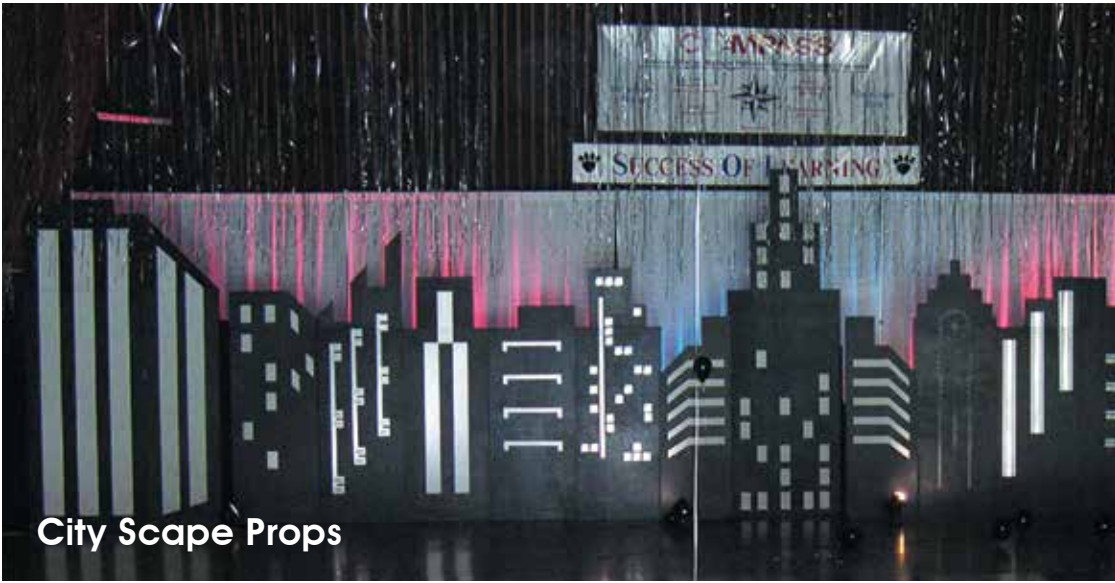

CITY SCAPE

HIRE Full Service Decorating

New York Exchange
Entranceway

Theme Decorating & Lighting

Chicago City Scape

City Street Props

City Scape Props

DROP OFF Rentals & Installation Services

Glow Walls

Glow Cocktail Highs

Rent Decor Online

Big Apple Sign

12" x 96" x 12"

Basil Cone Topiary

8" x 42" x 8"

Lit City Theme Column